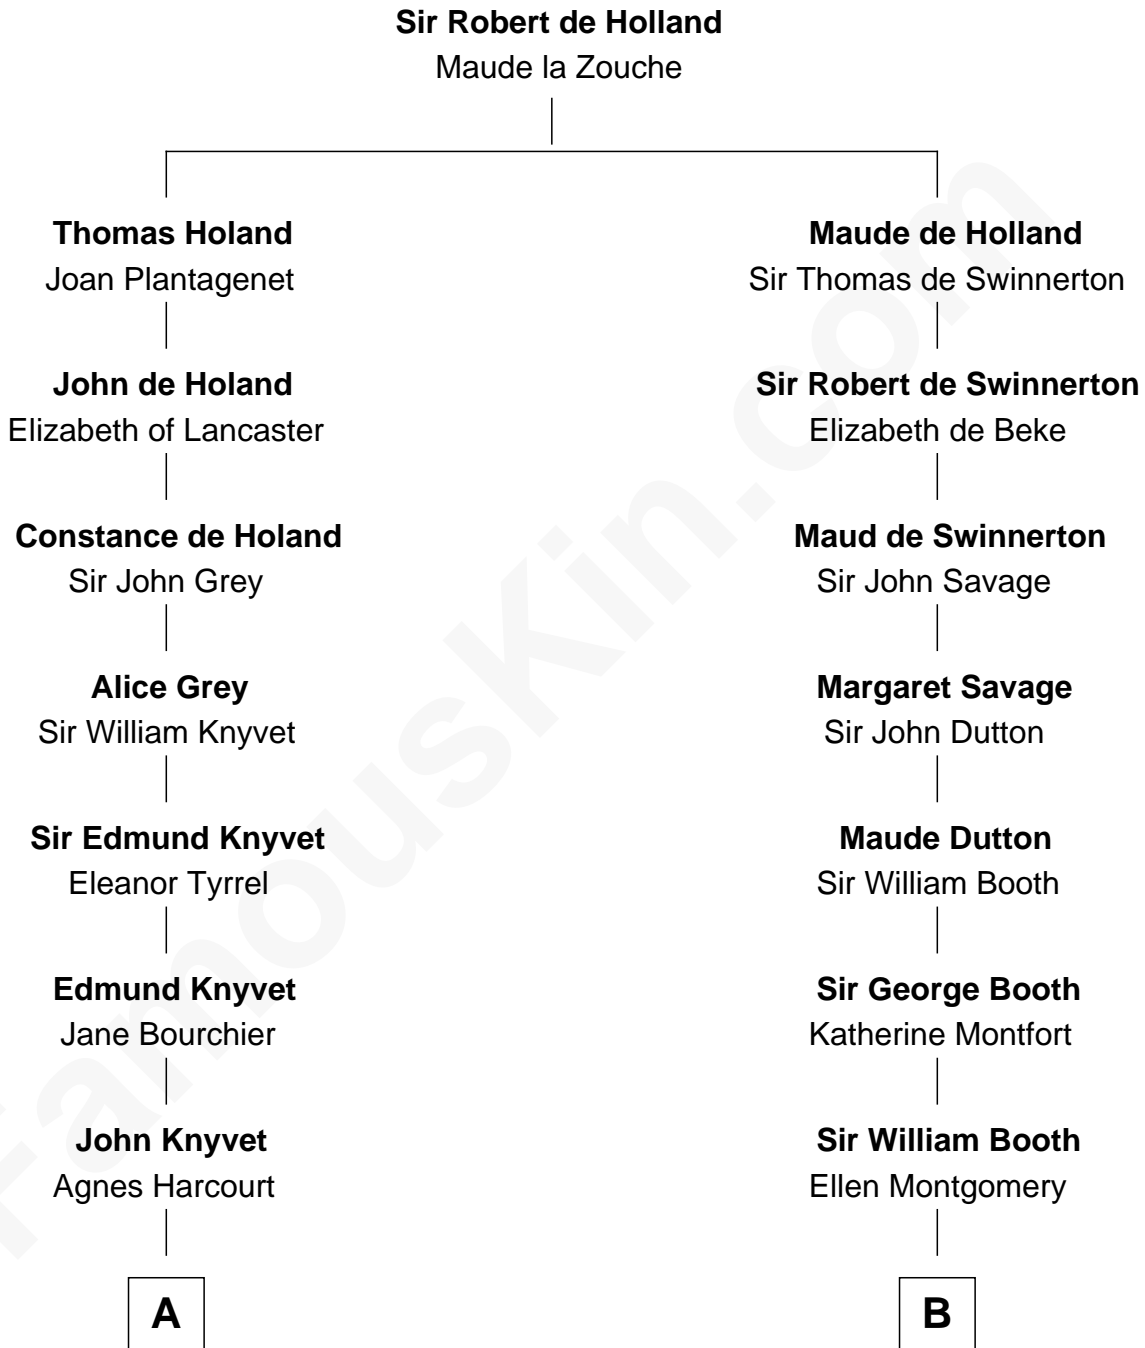

FamousKin.com Relationship Chart of John Adams Morgan

1952 Olympic Sailing Gold Medalist

19th cousin 1 time removed of

Barbara (Pierce) Bush

First Lady of President George H.W. Bush

A

Abigail Knyvet
Martin Sedley