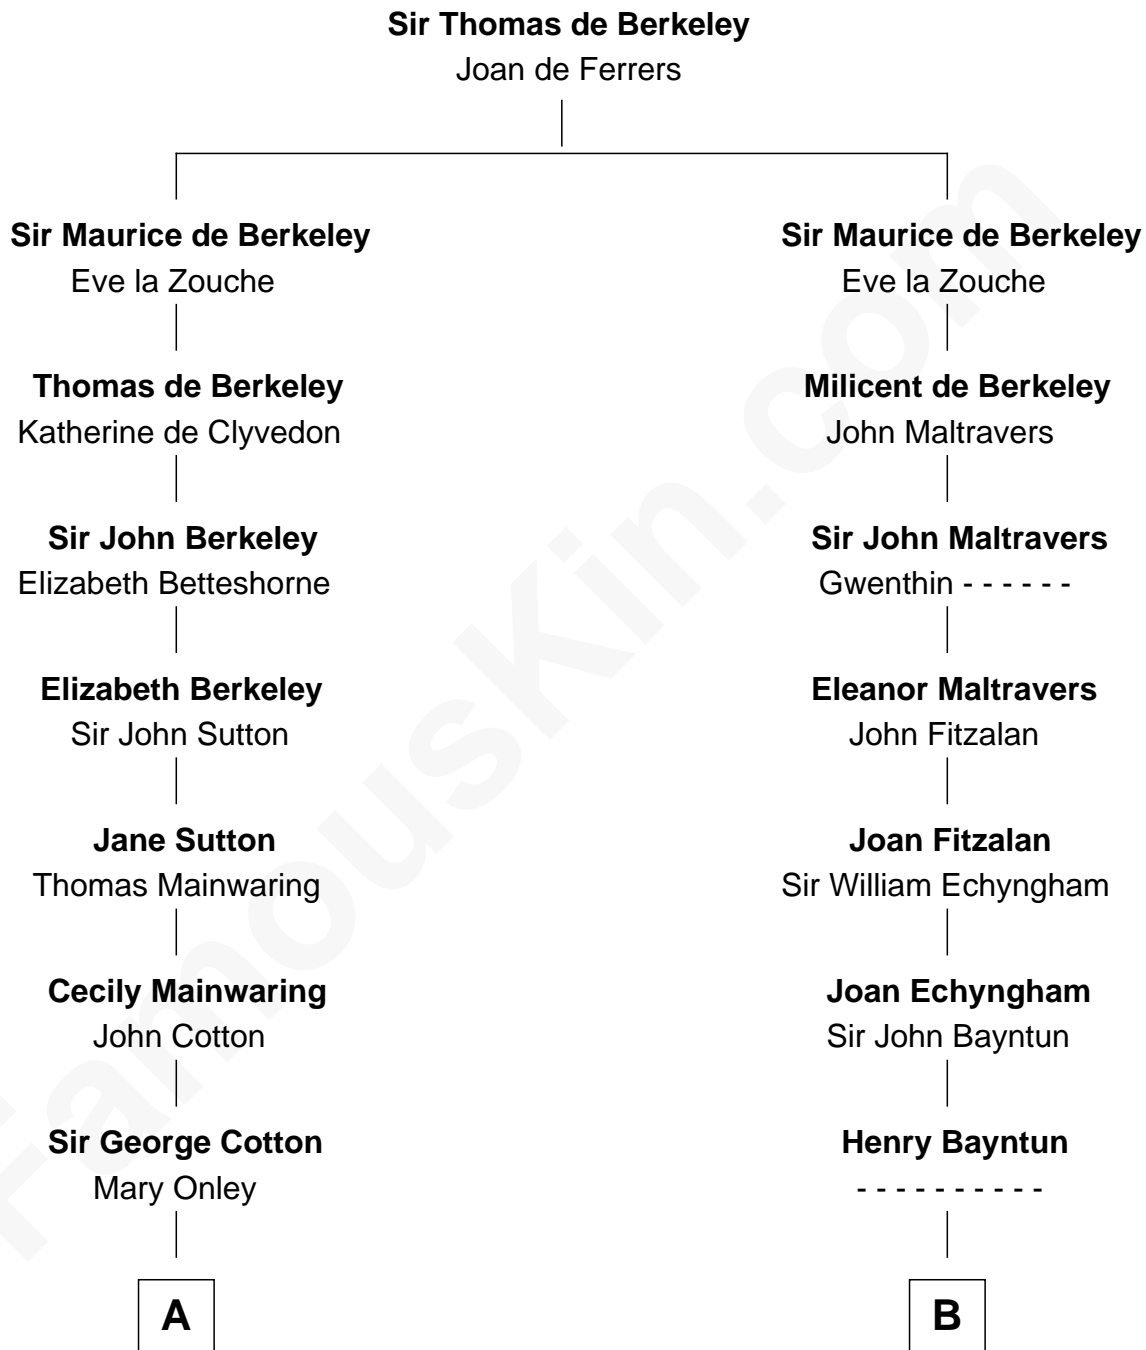

# FamousKin.com Relationship Chart of John Adams Morgan

1952 Olympic Sailing Gold Medalist

19th cousin 2 times removed of

**Barbara (Pierce) Bush**

First Lady of President George H.W. Bush

**C**

**John Pierpont Morgan**

Jane Norton Grew

**Henry Sturgis Morgan**

Catherine Frances Lovering Adams

**John Adams Morgan**

*Olympic Gold Medalist*

**D**

**Gen. James Pierce**

Chloe Holbrook

**Jonas James Pierce**

Kate Pritzel

**Scott Pierce**

Mabel Marvin

**Marvin Pierce**

Pauline Robinson

**Barbara (Pierce) Bush**

*First Lady of George H.W. Bush*