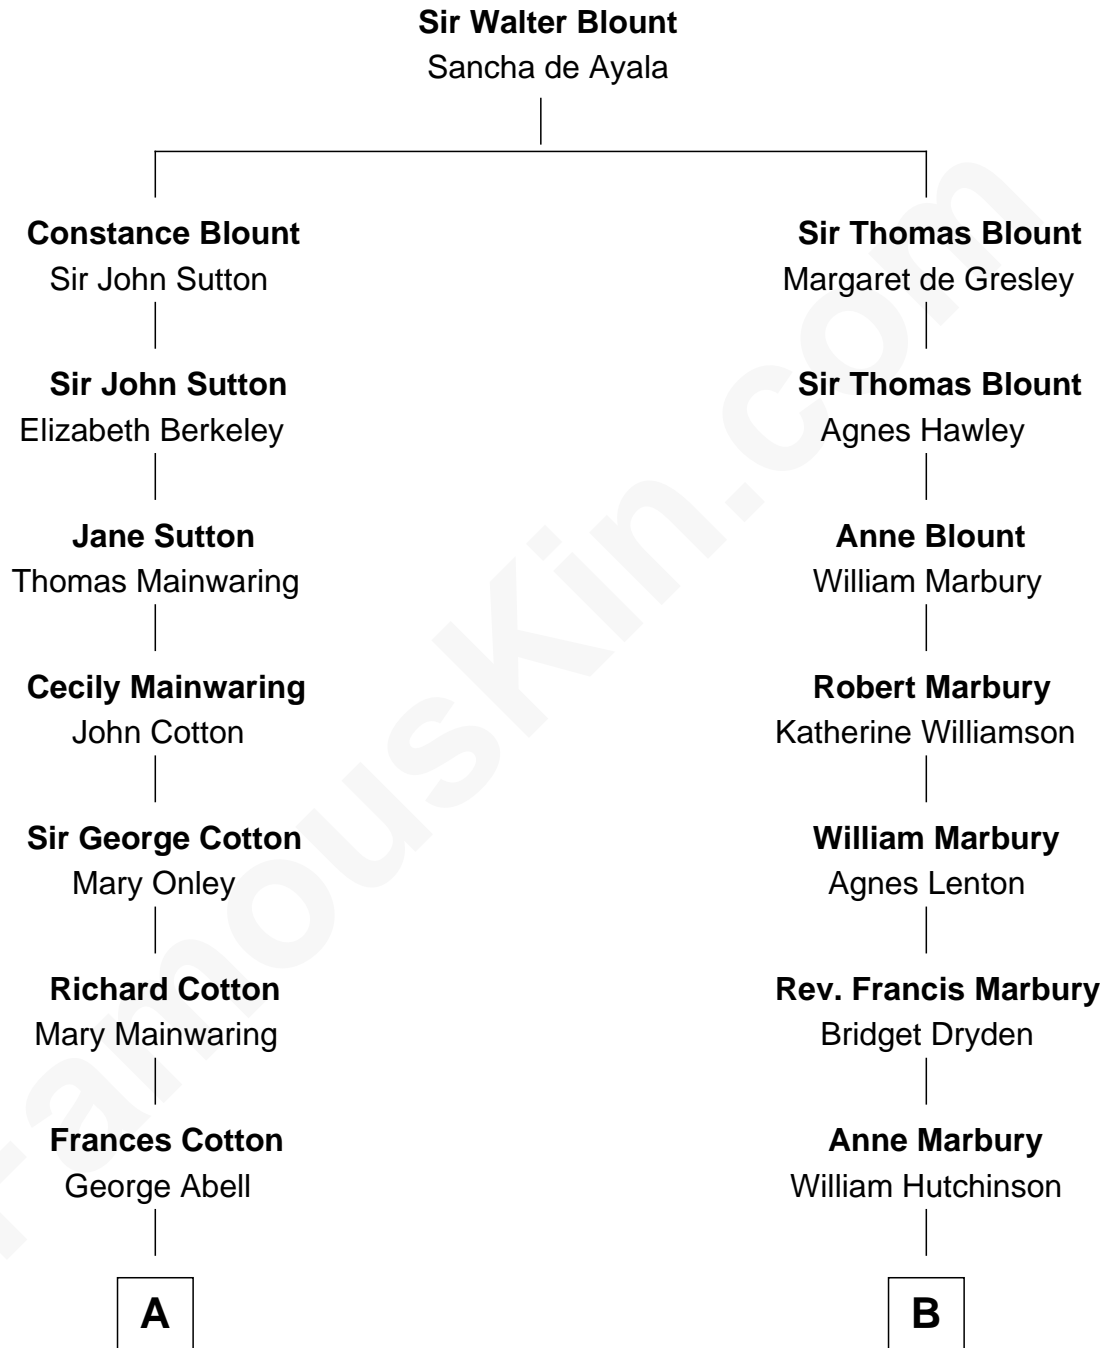

FamousKin.com Relationship Chart of

John Adams Morgan
1952 Olympic Sailing Gold Medalist

17th cousin 2 times removed of

George W. Bush
43rd U.S. President

C

Prescott Sheldon Bush

Dorothy Wear Walker

George Herbert Walker Bush

Barbara Pierce

George W. Bush

43rd U.S. President

FamousKin.com