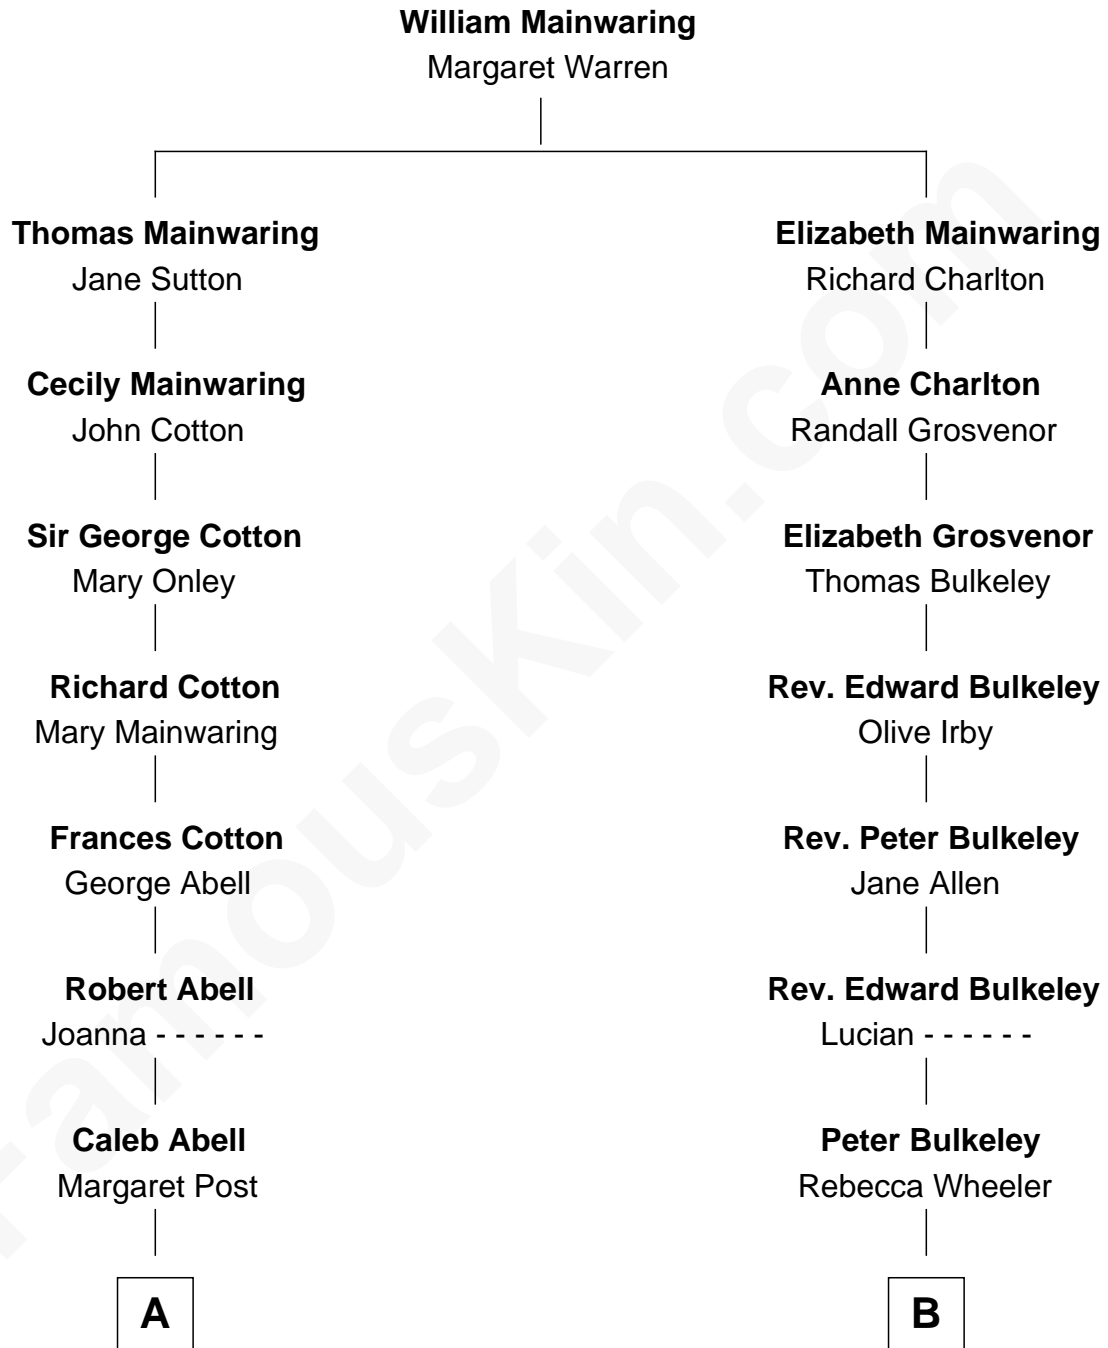

FamousKin.com Relationship Chart of

John Adams Morgan
1952 Olympic Sailing Gold Medalist

15th cousin 1 time removed of

George W. Bush
43rd U.S. President

A

Mary Abell
Joseph Tracy

Joseph Tracy
Anna Hinckley

Jared Tracy
Margaret Grant

William Gedney Tracy
Rachel Huntington

Charles F. Tracy
Louisa Kirkland

Frances Louisa Tracy
John Pierpont Morgan

John Pierpont Morgan
Jane Norton Grew

Henry Sturgis Morgan
Catherine Frances Lovering Adams