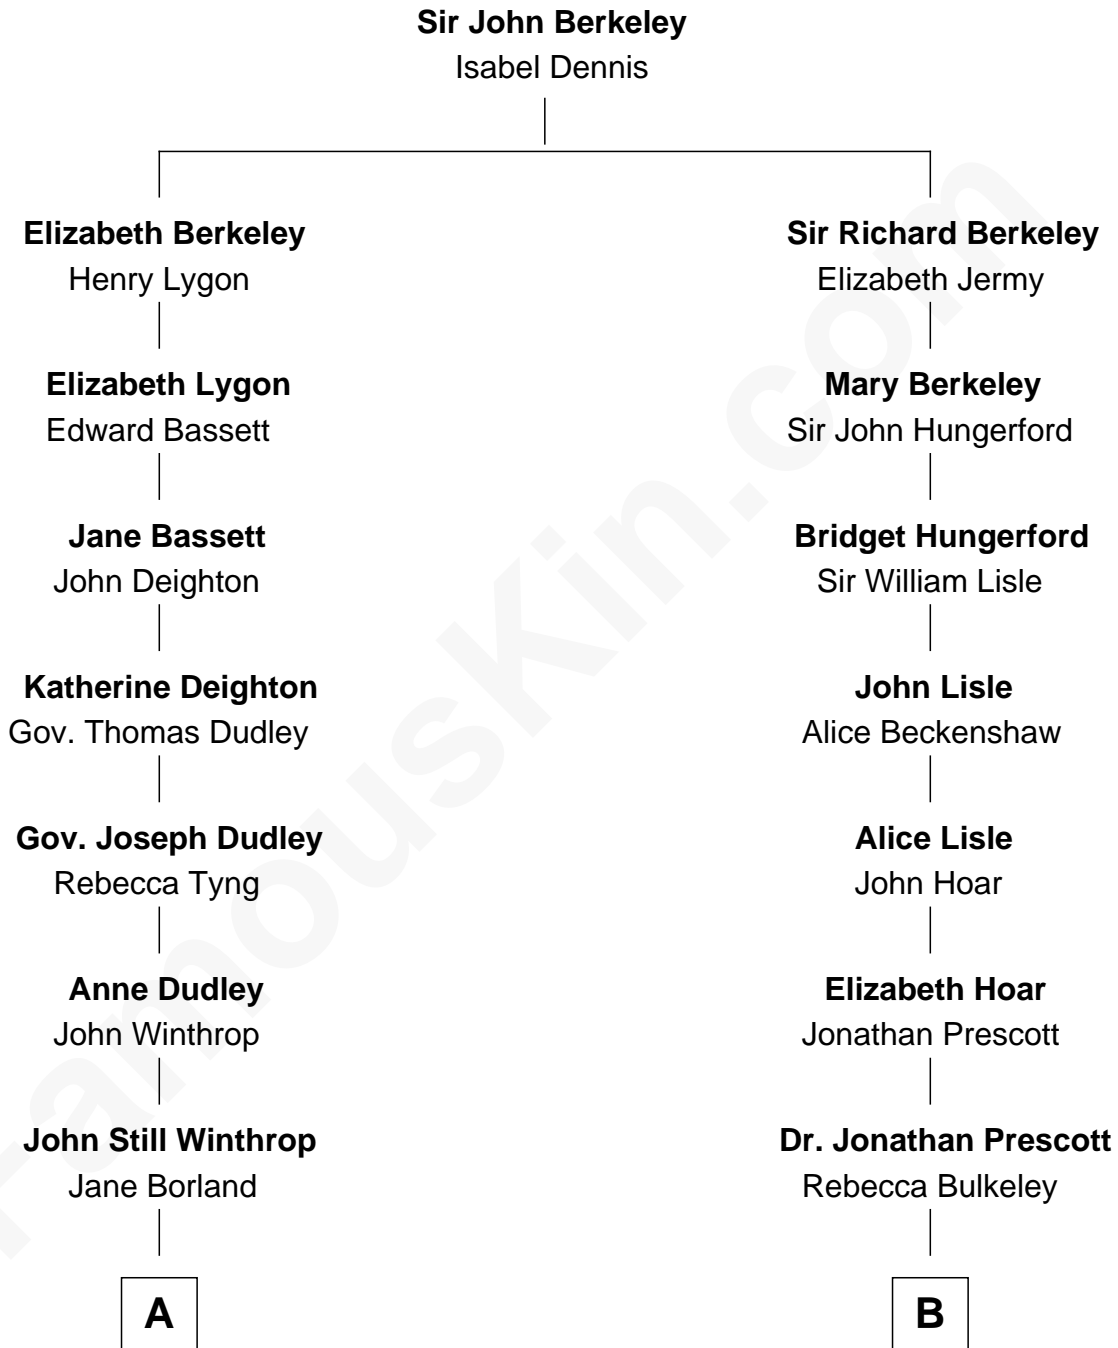

FamousKin.com Relationship Chart of John Adams Morgan

1952 Olympic Sailing Gold Medalist

13th cousin 2 times removed of

George W. Bush
43rd U.S. President

A

Ann Winthrop

David Sears

David Sears

Miriam Clarke Mason

Harriet Elizabeth Sears

George Casper Crowninshield

Frances Cadwallader Crowninshield

John Quincy Adams

Charles Francis Adams

Frances Lovering

Catherine Frances Lovering Adams