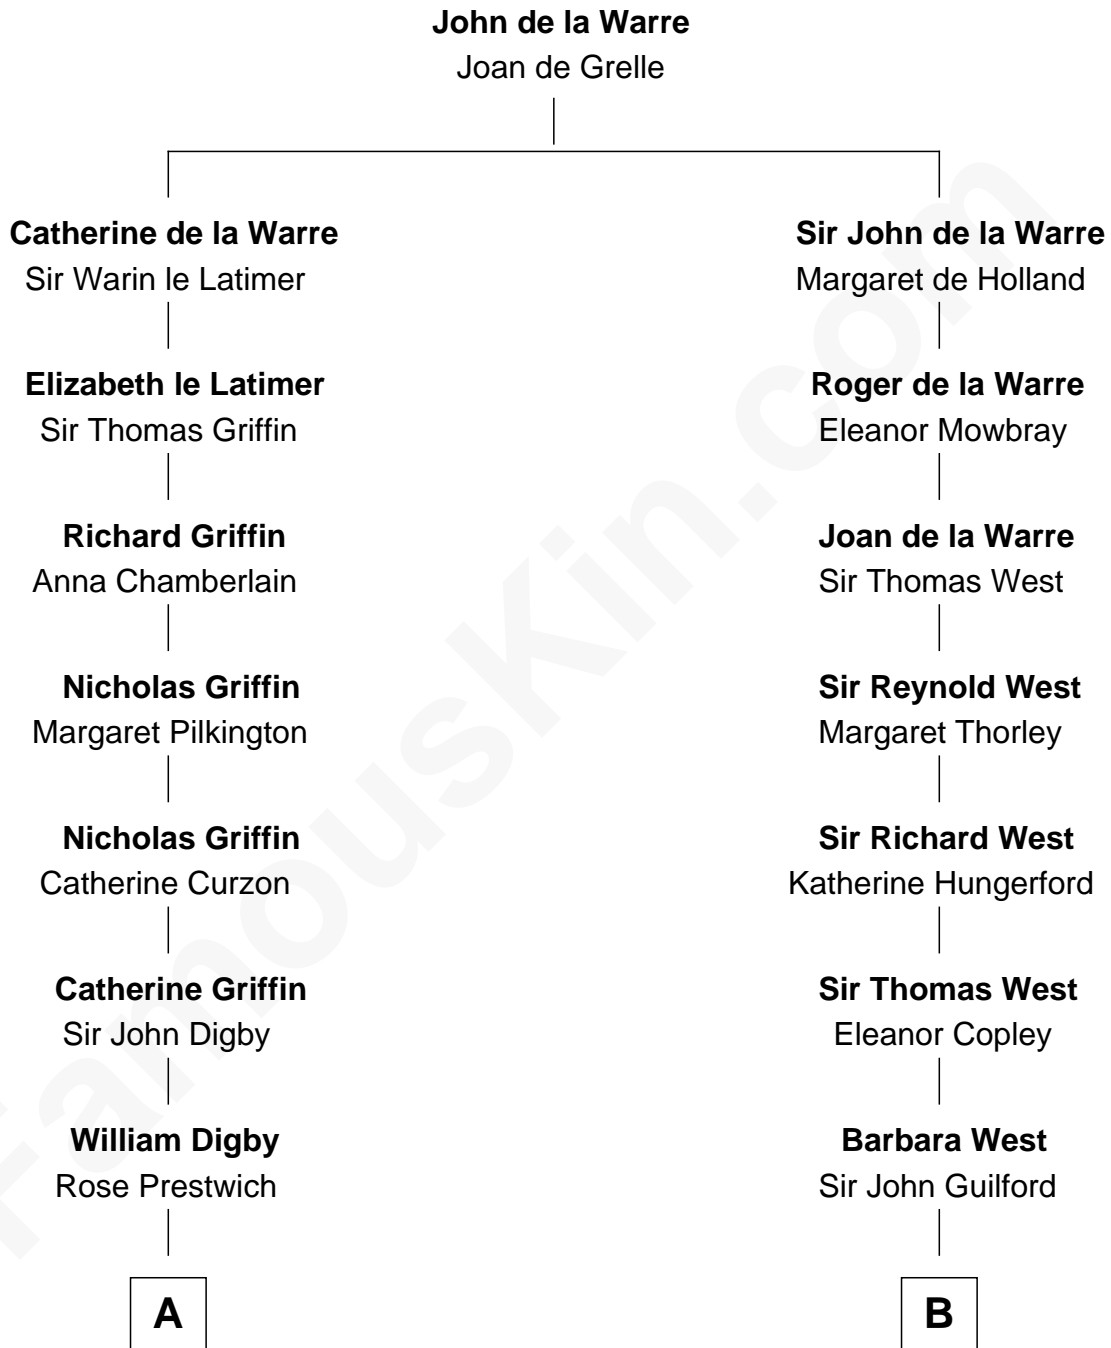

FamousKin.com Relationship Chart of

John Adams Morgan
1952 Olympic Sailing Gold Medalist

20th cousin 1 time removed of

George W. Bush
43rd U.S. President

C

John Pierpont Morgan

Frances Louisa Tracy

John Pierpont Morgan

Samuel Prescott Bush

Flora Sheldon

Prescott Sheldon Bush

Dorothy Wear Walker

George Herbert Walker Bush

Barbara Pierce

George W. Bush

43rd U.S. President