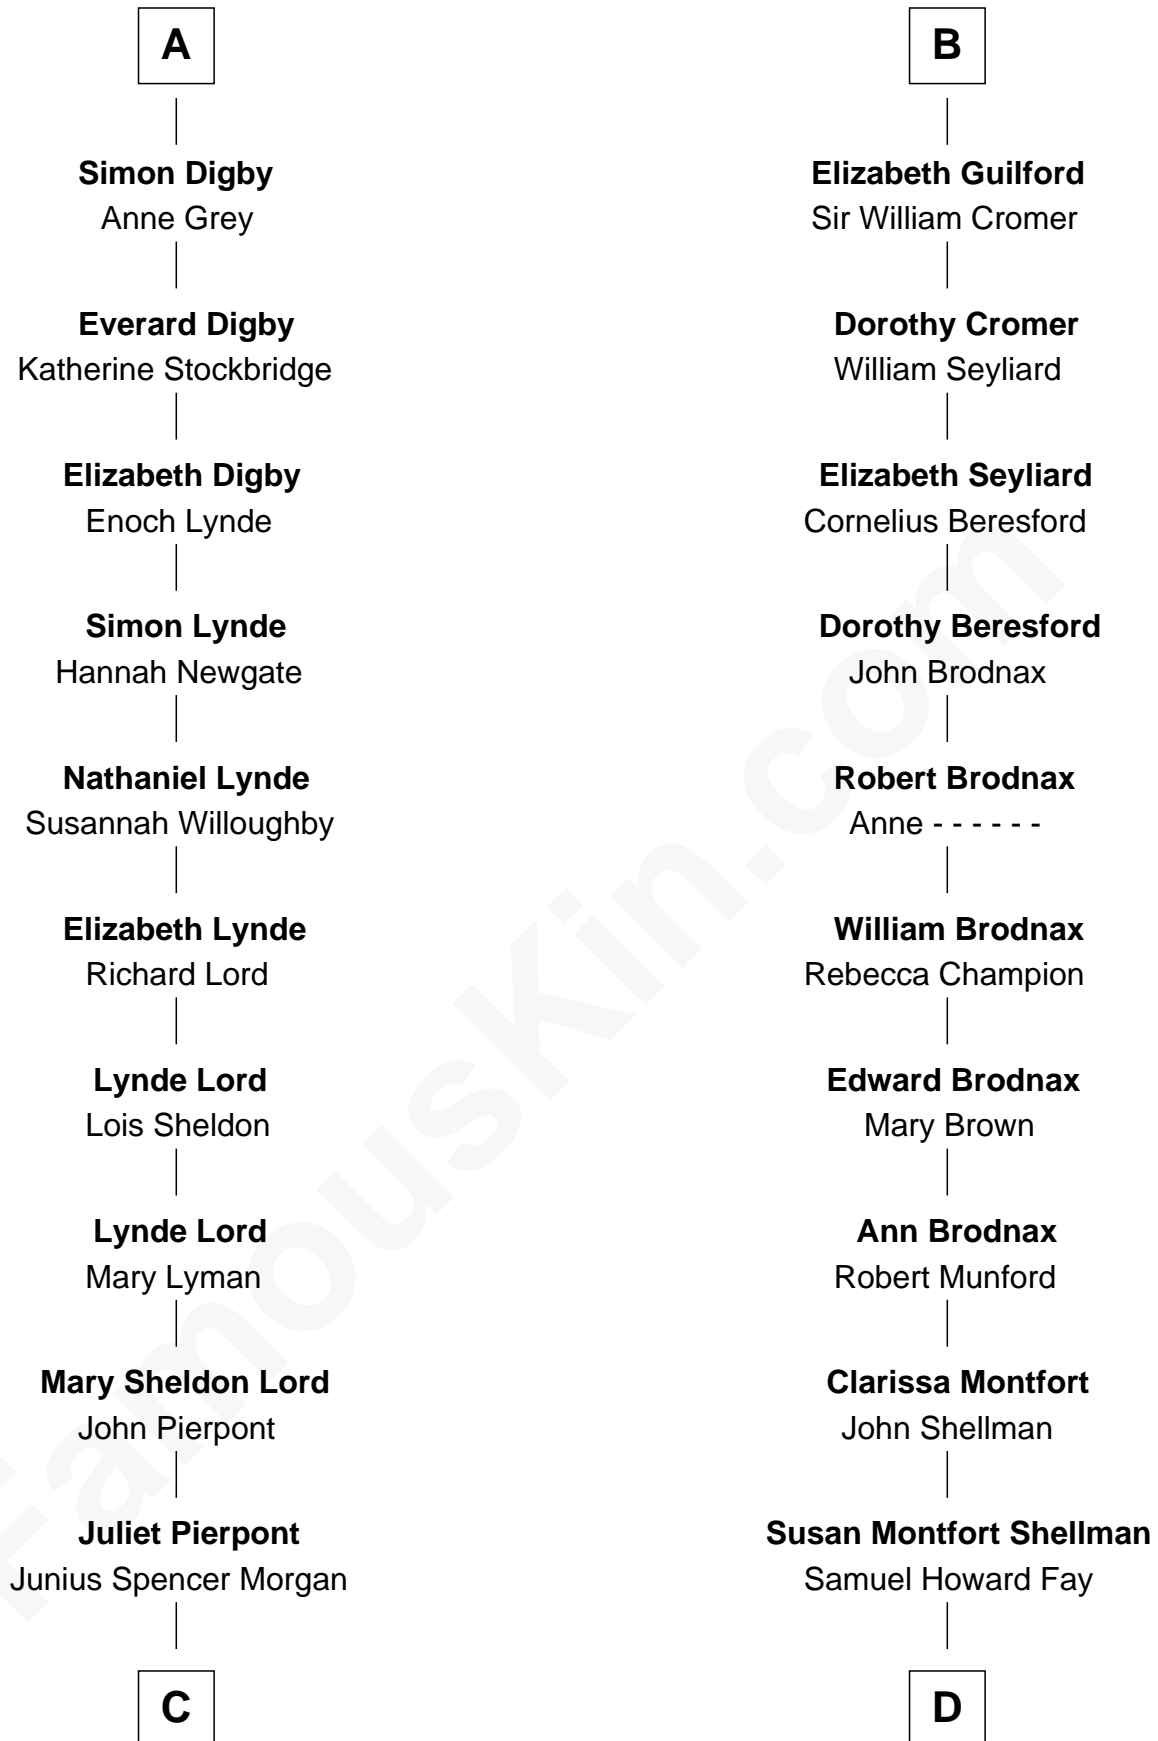

FamousKin.com Relationship Chart of

John Adams Morgan
1952 Olympic Sailing Gold Medalist

20th cousin 1 time removed of

George W. Bush
43rd U.S. President

C

John Pierpont Morgan

Frances Louisa Tracy

John Pierpont Morgan

Samuel Prescott Bush

Flora Sheldon

Prescott Sheldon Bush

Dorothy Wear Walker

George Herbert Walker Bush

Barbara Pierce

George W. Bush

43rd U.S. President