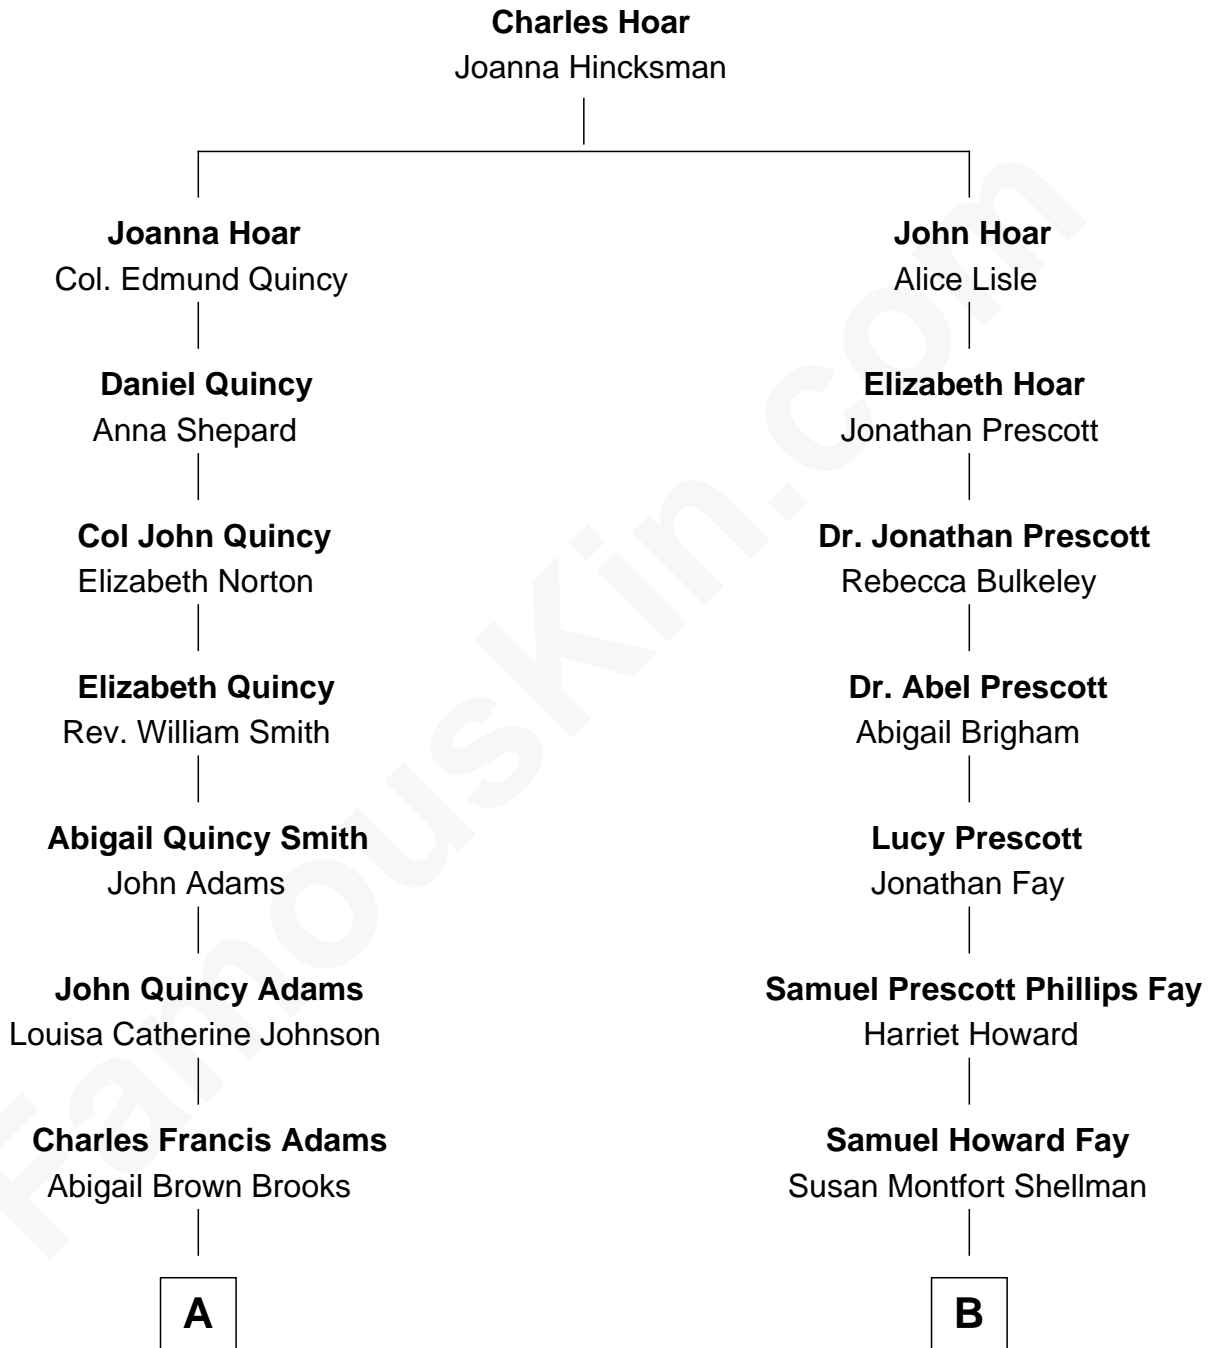

FamousKin.com Relationship Chart of John Adams Morgan

1952 Olympic Sailing Gold Medalist

10th cousin 1 time removed of

George W. Bush
43rd U.S. President

A

John Quincy Adams
Frances Cadwallader Crowninshield

Charles Francis Adams
Frances Lovering

Catherine Frances Lovering Adams
Henry Sturgis Morgan

John Adams Morgan
Olympic Gold Medalist

B

Harriet Eleanor Fay
Rev. James Smith Bush

Samuel Prescott Bush
Flora Sheldon

Prescott Sheldon Bush
Dorothy Wear Walker

George Herbert Walker Bush
Barbara Pierce

George W. Bush
43rd U.S. President