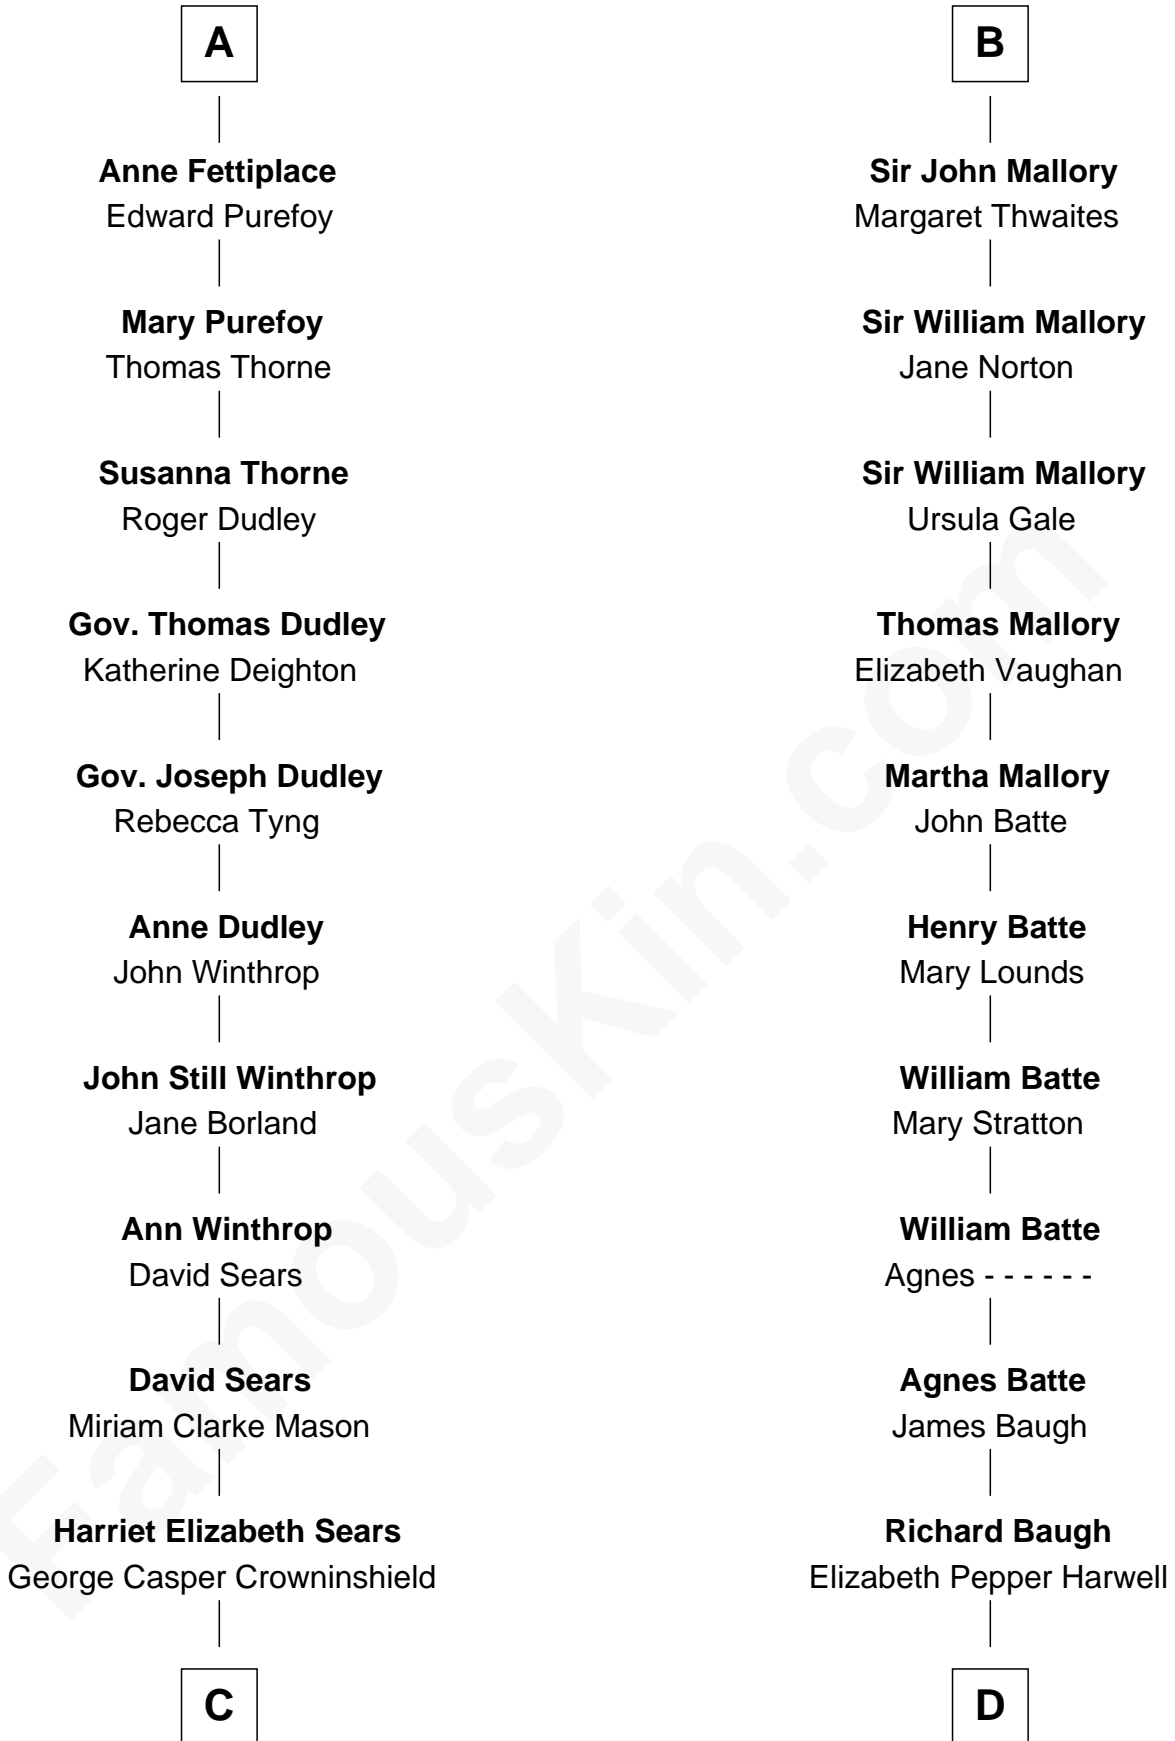

# FamousKin.com Relationship Chart of

**John Adams Morgan**  
1952 Olympic Sailing Gold Medalist

20th cousin 1 time removed of

**Liza Minnelli**  
Singer and Actress

**C**

**Frances Cadwallader Crowninshield**

John Quincy Adams

**Charles Francis Adams**

Frances Lovering

**Catherine Frances Lovering Adams**

Henry Sturgis Morgan

**John Adams Morgan**

*Olympic Gold Medalist*

**D**