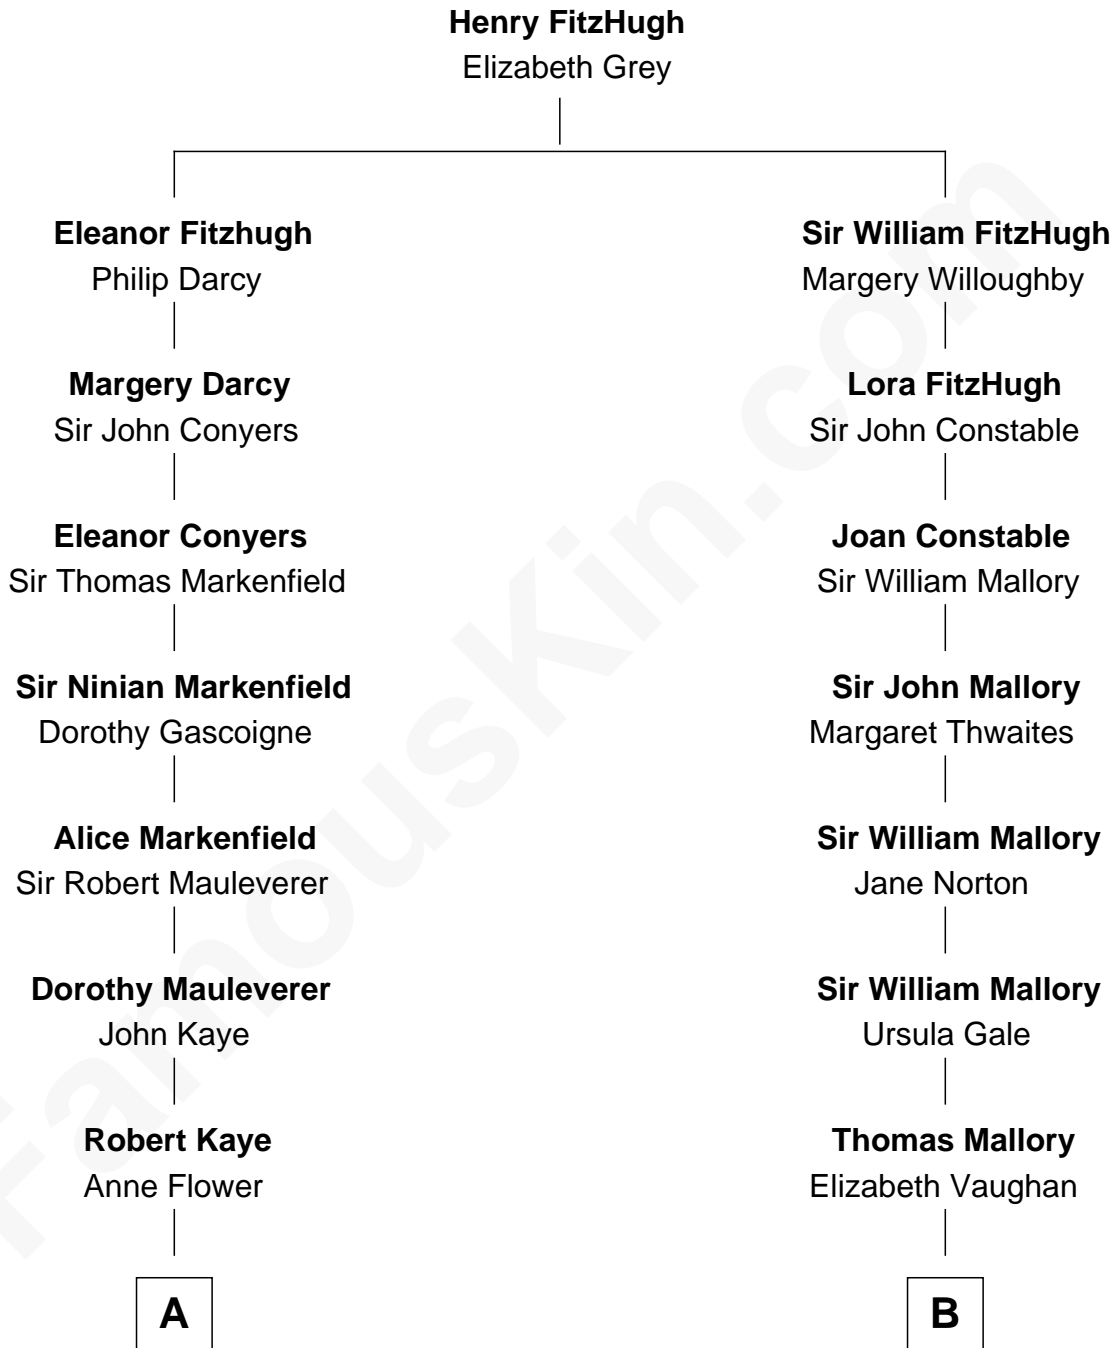

# FamousKin.com Relationship Chart of

**John Adams Morgan**  
1952 Olympic Sailing Gold Medalist

16th cousin 2 times removed of

**Judy Garland**  
Singer and Movie Actress

**A**

**Grace Kaye**  
Richard Saltonstall

**Richard Saltonstall**  
Muriel Gurdon

**Nathaniel Saltonstall**  
Elizabeth Ward

**Elizabeth Saltonstall**  
Rev. Rowland Cotton

**Joanna Cotton**  
Rev. John Brown

**Abigail Brown**  
Edward Brooks

**Peter Chardon Brooks**  
Ann Gorham

**Abigail Brown Brooks**  
Charles Francis Adams

**John Quincy Adams**  
Frances Cadwallader Crowninshield

**Charles Francis Adams**  
Frances Lovering

**C**

**B**

**Martha Mallory**  
John Batte

**Henry Batte**  
Mary Lounds