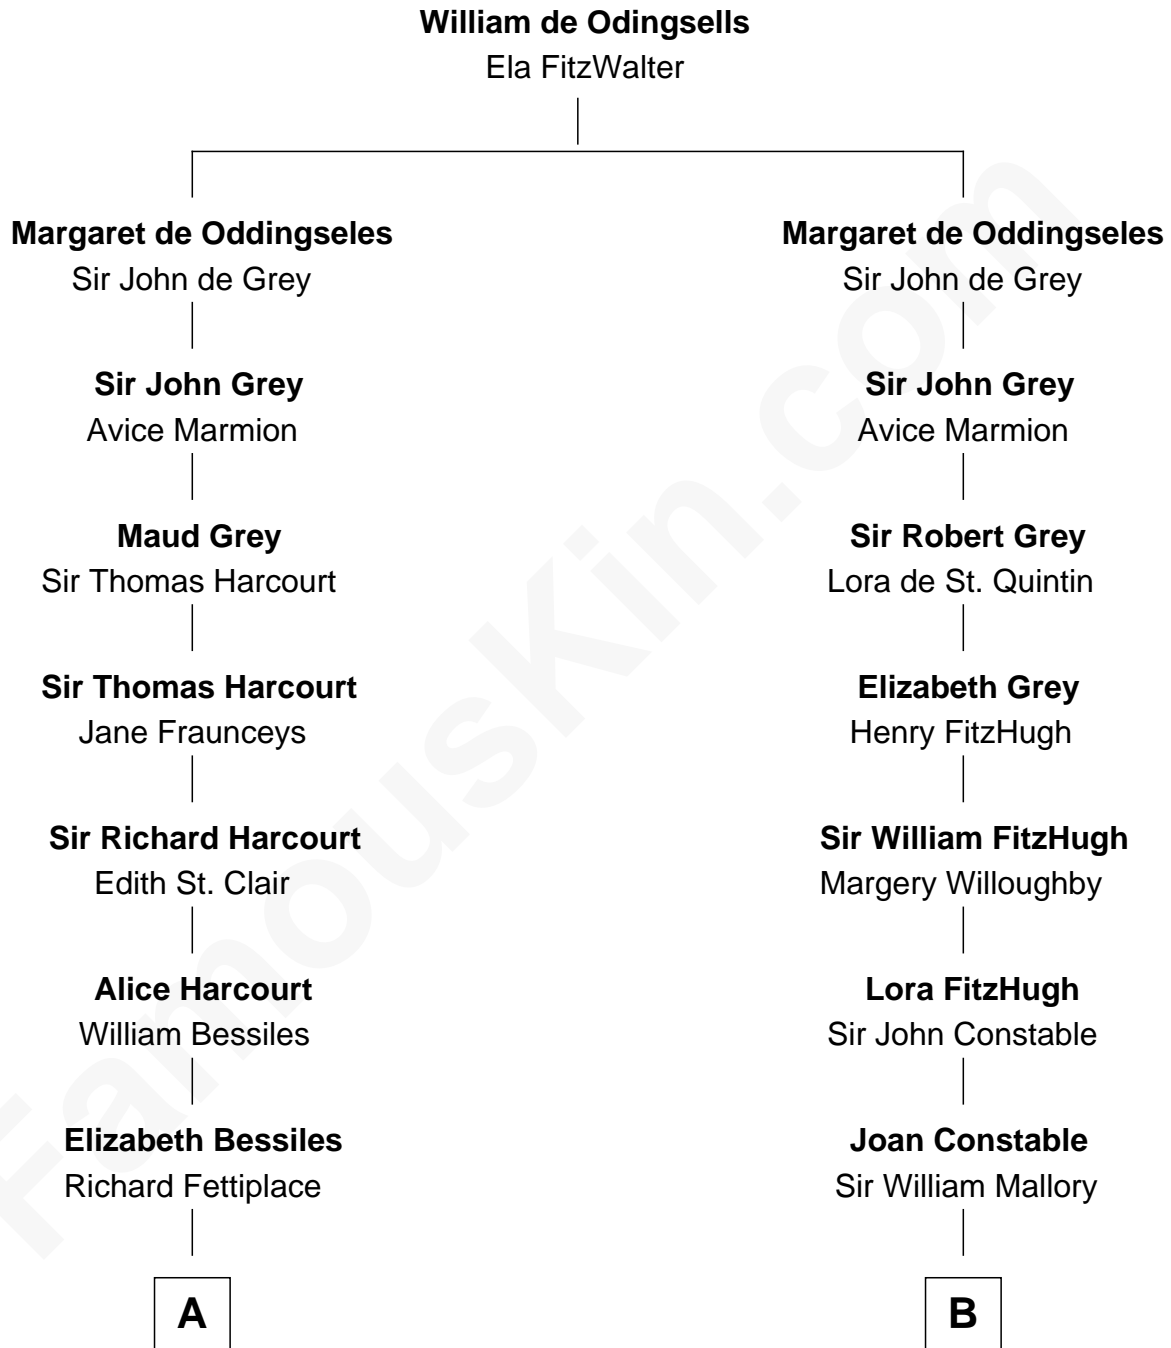

FamousKin.com Relationship Chart of

John Adams Morgan
1952 Olympic Sailing Gold Medalist

20th cousin of

Judy Garland
Singer and Movie Actress

C

Frances Cadwallader Crowninshield

John Quincy Adams

Charles Francis Adams