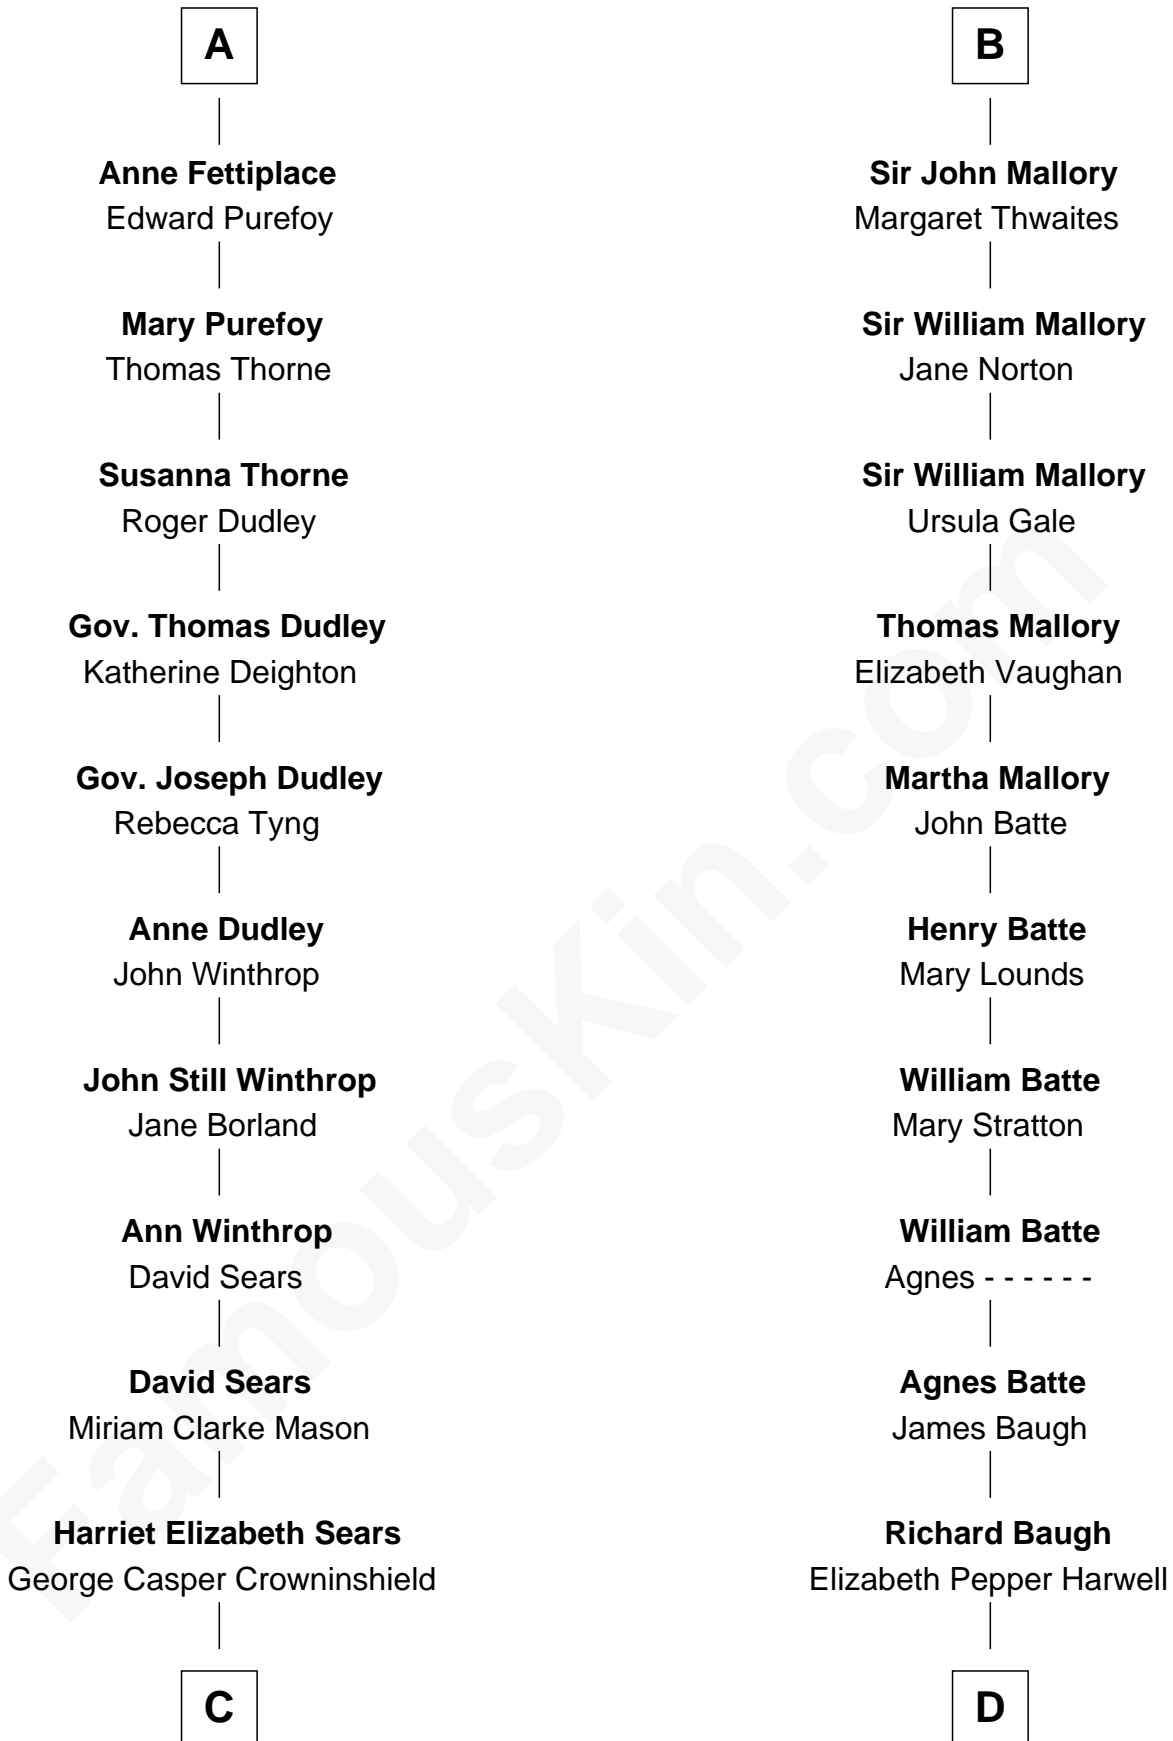

FamousKin.com Relationship Chart of

John Adams Morgan
1952 Olympic Sailing Gold Medalist

20th cousin of

Judy Garland
Singer and Movie Actress

C

Frances Cadwallader Crowninshield

John Quincy Adams

Charles Francis Adams

Frances Lovering

Catherine Frances Lovering Adams

Henry Sturgis Morgan

John Adams Morgan

Olympic Gold Medalist

D

John Aldridge Baugh

Mary Ann Marable