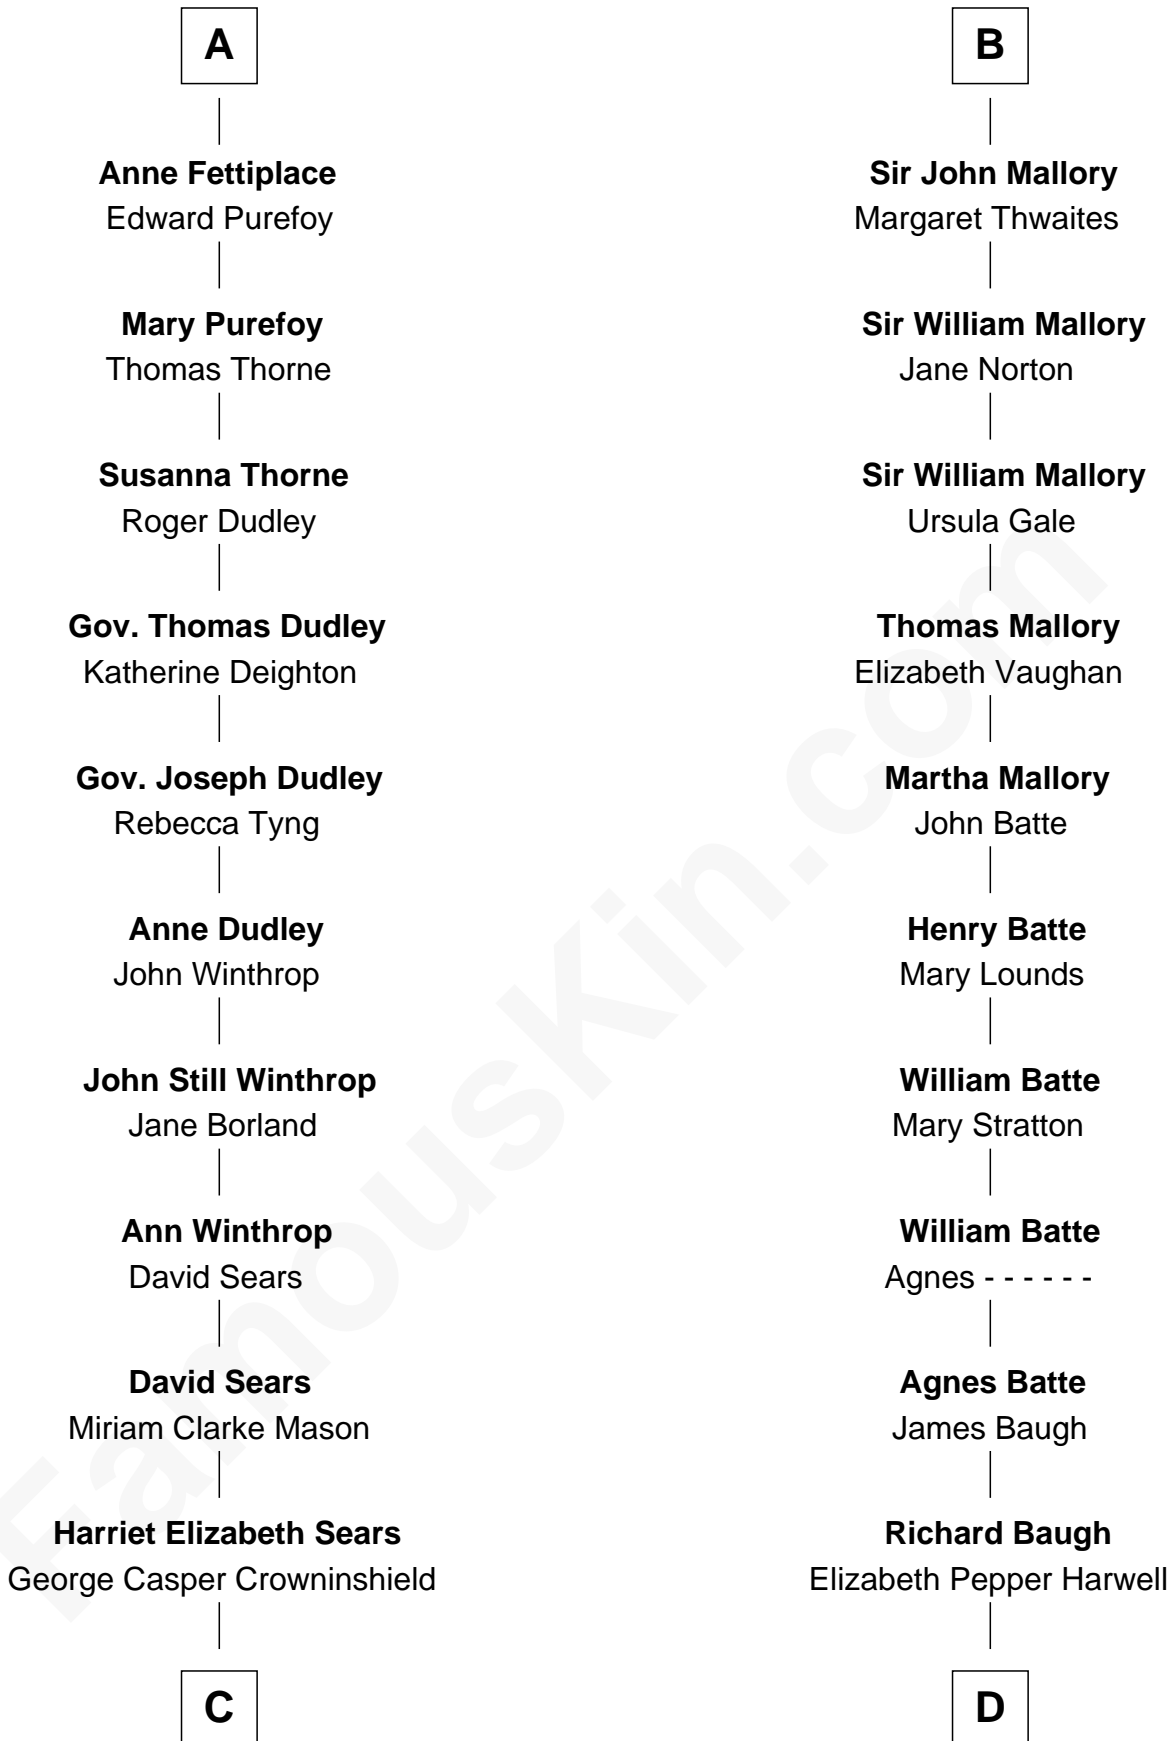

FamousKin.com

Relationship Chart of

John Adams Morgan
1952 Olympic Sailing Gold Medalist

20th cousin of

Judy Garland
Singer and Movie Actress

Sir Thomas de Furnival

C

Frances Cadwallader Crowninshield

John Quincy Adams

Charles Francis Adams

Frances Lovering

Catherine Frances Lovering Adams

Henry Sturgis Morgan

John Adams Morgan

Olympic Gold Medalist

D