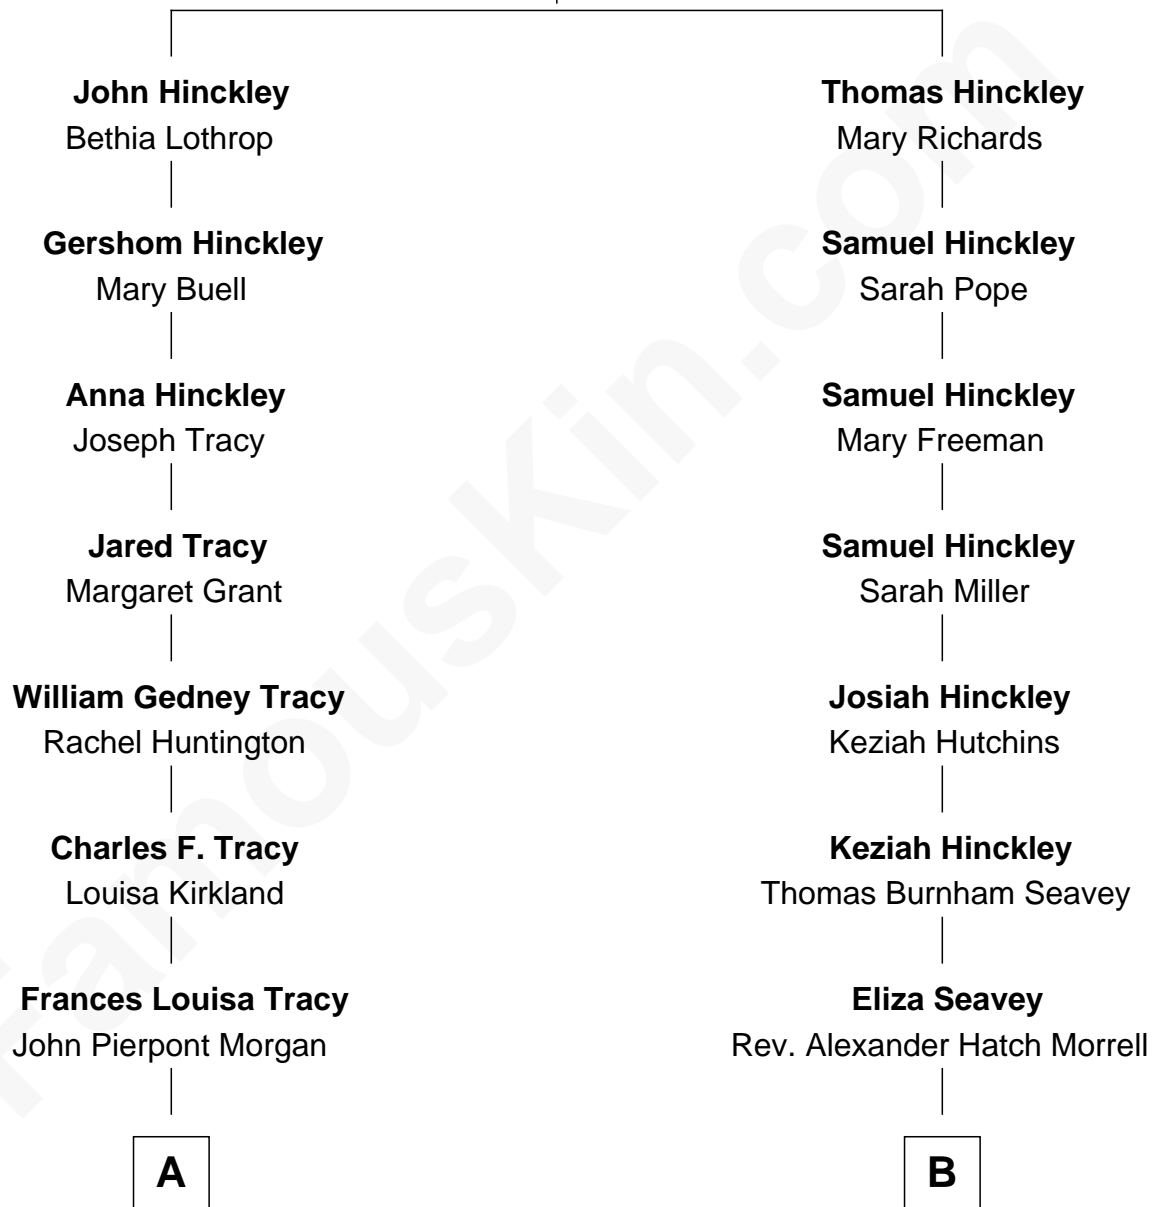

FamousKin.com

Relationship Chart of

John Adams Morgan

1952 Olympic Sailing Gold Medalist

9th cousin of

Bette Davis
Movie Actress

Samuel Hinckley
Sarah Soole

A

John Pierpont Morgan

Jane Norton Grew

Henry Sturgis Morgan

Catherine Frances Lovering Adams

John Adams Morgan

Olympic Gold Medalist

B

Eliza Jane Morrell