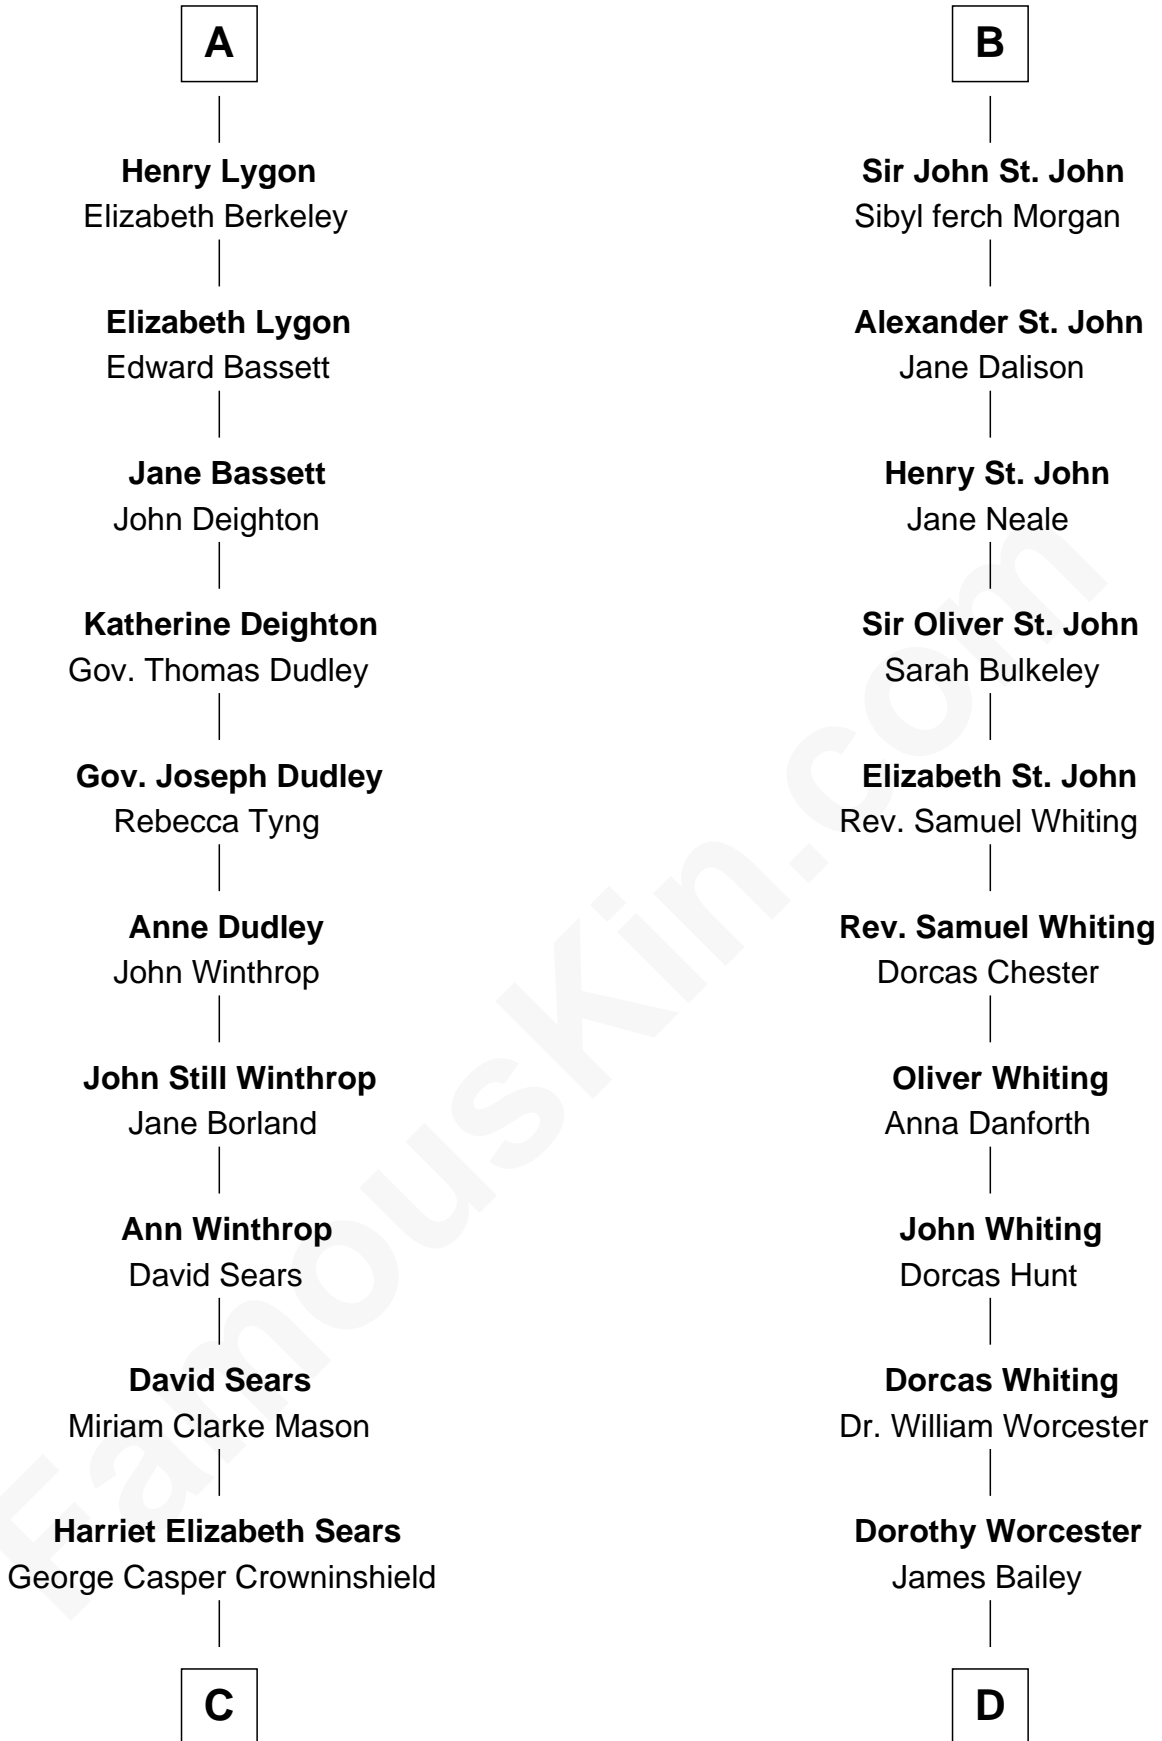

# FamousKin.com Relationship Chart of

**John Adams Morgan**  
1952 Olympic Sailing Gold Medalist

20th cousin 1 time removed of

**Bette Davis**  
Movie Actress

**C**

**Frances Cadwallader Crowninshield**

John Quincy Adams

**Charles Francis Adams**

Frances Lovering

**Catherine Frances Lovering Adams**

Henry Sturgis Morgan

**John Adams Morgan**

*Olympic Gold Medalist*

**D**

**Benjamin W. Bailey**

Latta Hopkins

**Harriet Jane Bailey**

Charles Otis Thompson

**Harriet Eugenia Thompson**

William Aaron Favor

**Ruth Augusta Favor**

Harlow Morrell Davis

**Bette Davis**