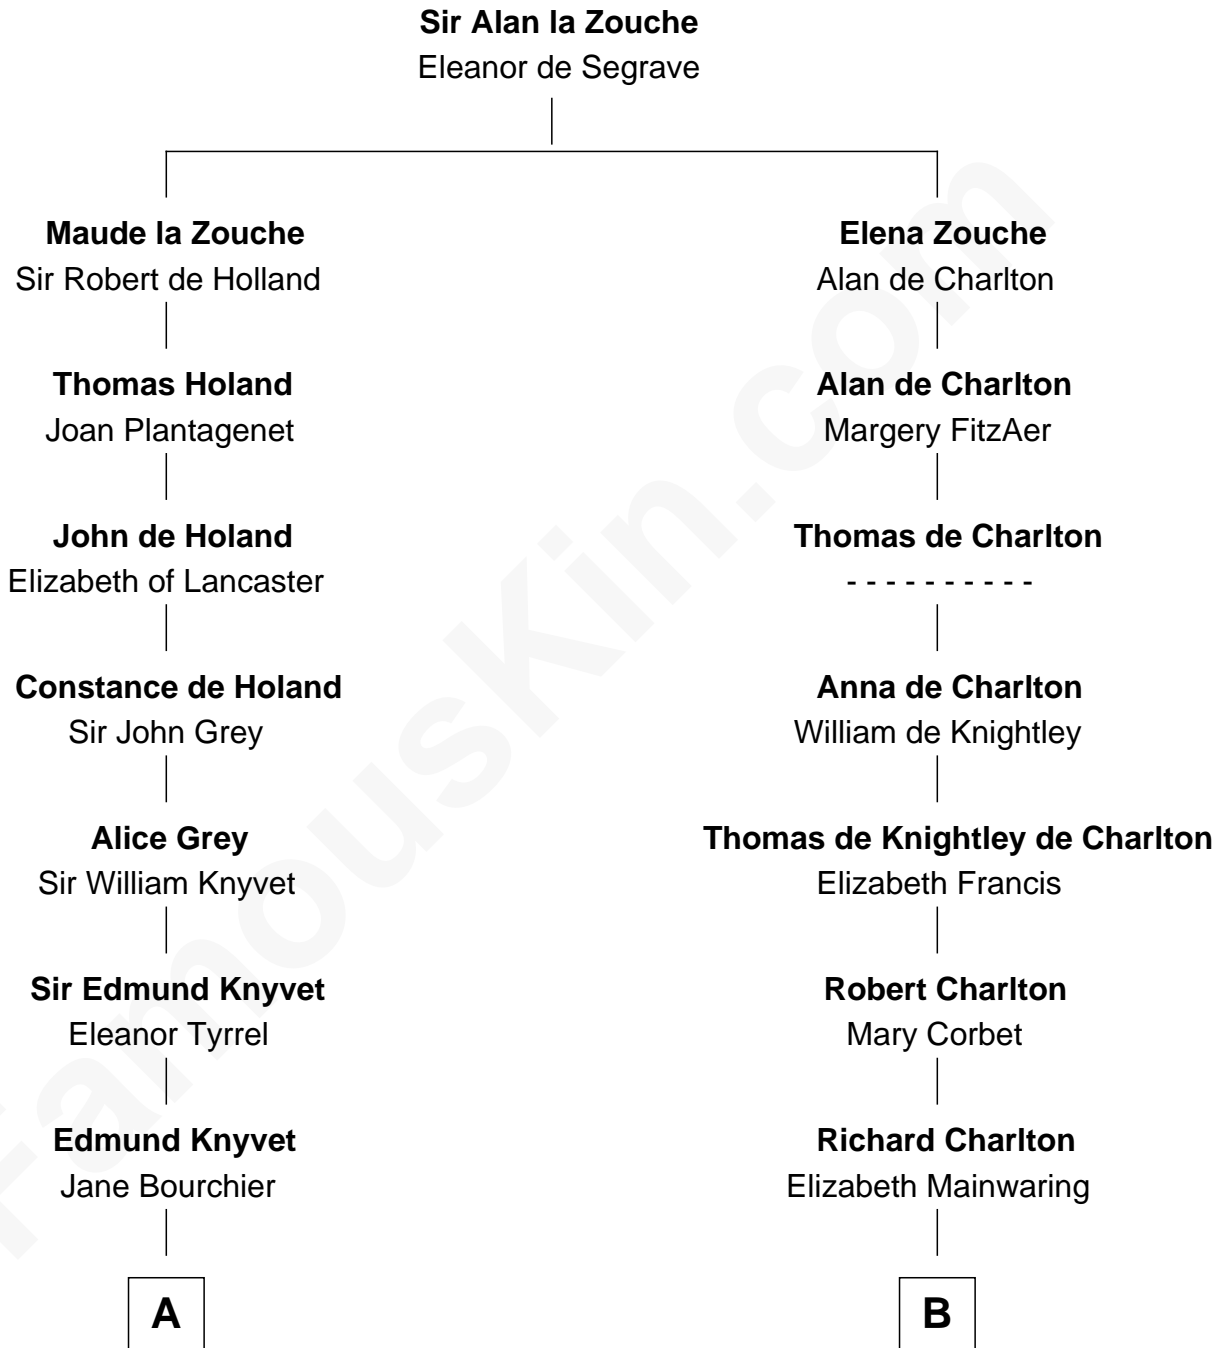

# FamousKin.com Relationship Chart of

**John Adams Morgan**  
1952 Olympic Sailing Gold Medalist

20th cousin 1 time removed of

**Bette Davis**  
Movie Actress

**C**

**John Quincy Adams**

Frances Cadwallader Crowninshield

**Charles Francis Adams**

Frances Lovering

**Catherine Frances Lovering Adams**

Henry Sturgis Morgan

**John Adams Morgan**

*Olympic Gold Medalist*

**D**

**Benjamin W. Bailey**

Latta Hopkins

**Harriet Jane Bailey**

Charles Otis Thompson

**Harriet Eugenia Thompson**

William Aaron Favor

**Ruth Augusta Favor**

Harlow Morrell Davis

**Bette Davis**