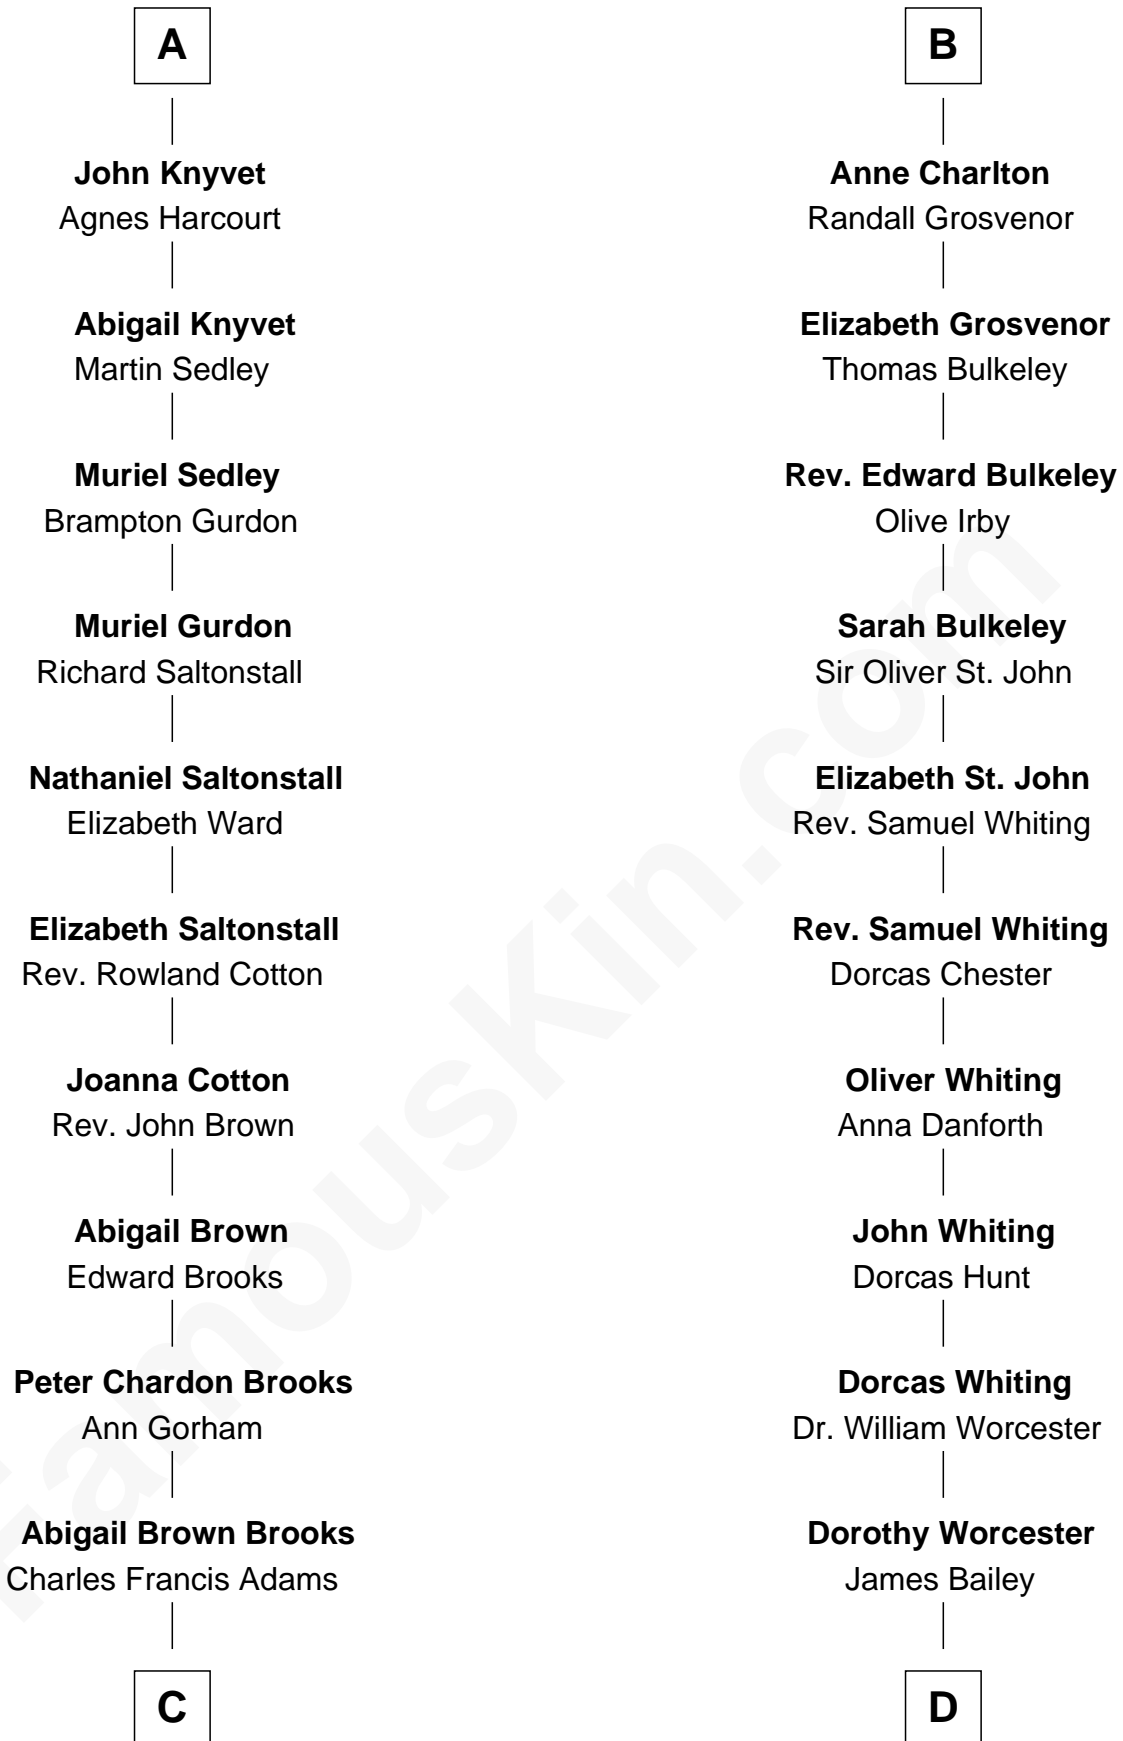

# FamousKin.com Relationship Chart of

**John Adams Morgan**  
1952 Olympic Sailing Gold Medalist

20th cousin 1 time removed of

**Bette Davis**  
Movie Actress

**C**

**John Quincy Adams**

Frances Cadwallader Crowninshield

**Charles Francis Adams**

Frances Lovering

**Catherine Frances Lovering Adams**

Henry Sturgis Morgan

**John Adams Morgan**

*Olympic Gold Medalist*

**D**

**Benjamin W. Bailey**

Latta Hopkins

**Harriet Jane Bailey**

Charles Otis Thompson

**Harriet Eugenia Thompson**

William Aaron Favor

**Ruth Augusta Favor**

Harlow Morrell Davis

**Bette Davis**