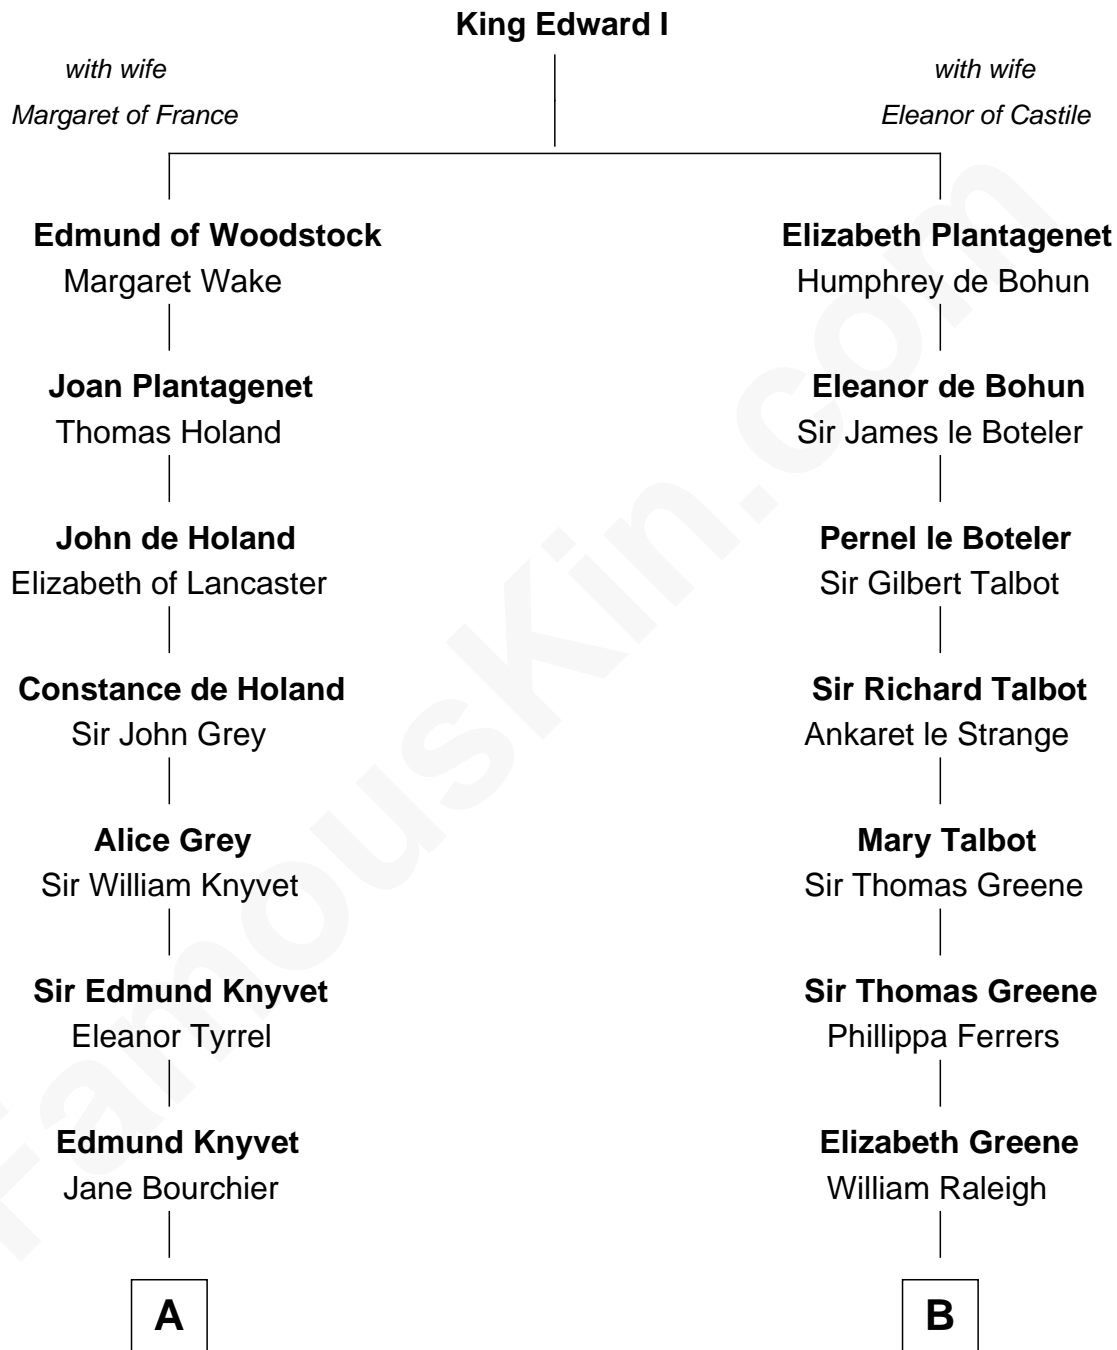

# FamousKin.com Relationship Chart of John Adams Morgan

1952 Olympic Sailing Gold Medalist

19th cousin 1 time removed of

## Lucretia (Rudolph) Garfield

First Lady of President James Garfield

**C**

**John Quincy Adams**

Frances Cadwallader Crowninshield

**Charles Francis Adams**

Frances Lovering

**Catherine Frances Lovering Adams**