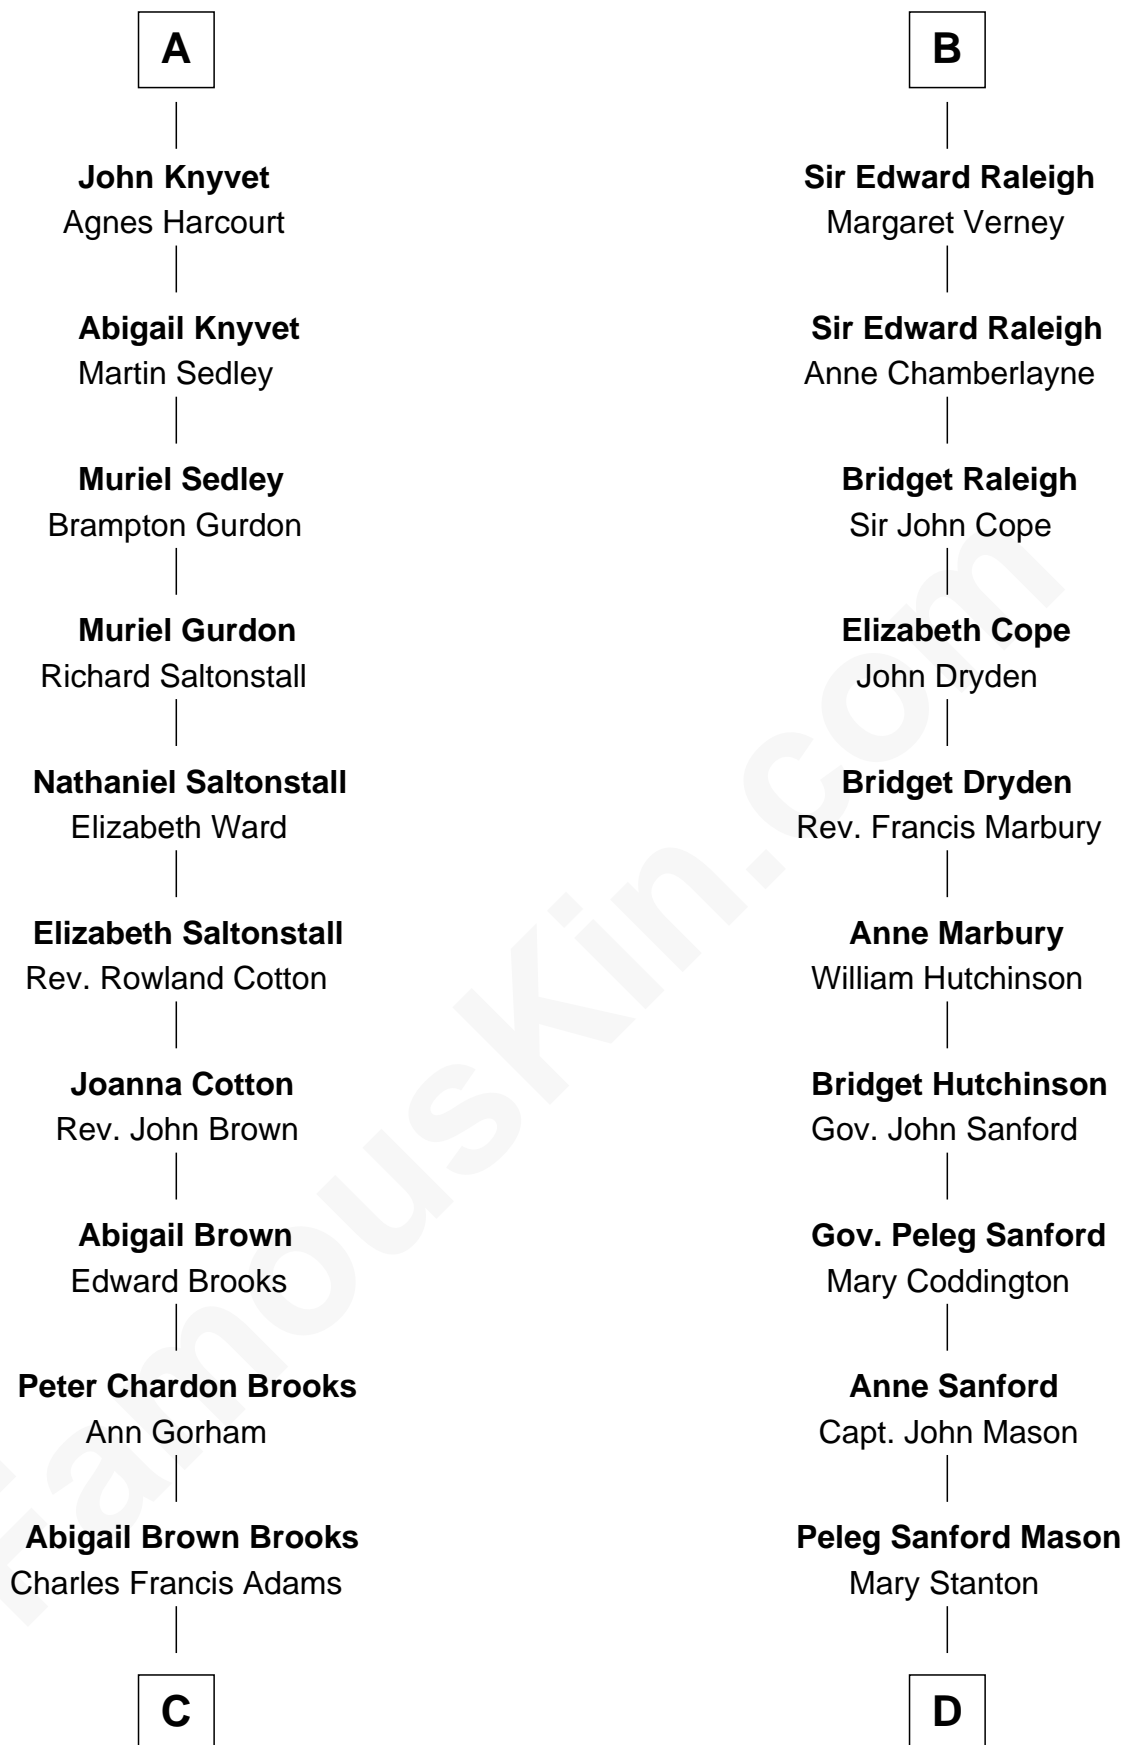

# FamousKin.com Relationship Chart of John Adams Morgan

1952 Olympic Sailing Gold Medalist

19th cousin 1 time removed of

## Lucretia (Rudolph) Garfield

First Lady of President James Garfield

**C**

**John Quincy Adams**

Frances Cadwallader Crowninshield

**Charles Francis Adams**

Frances Lovering

**Catherine Frances Lovering Adams**