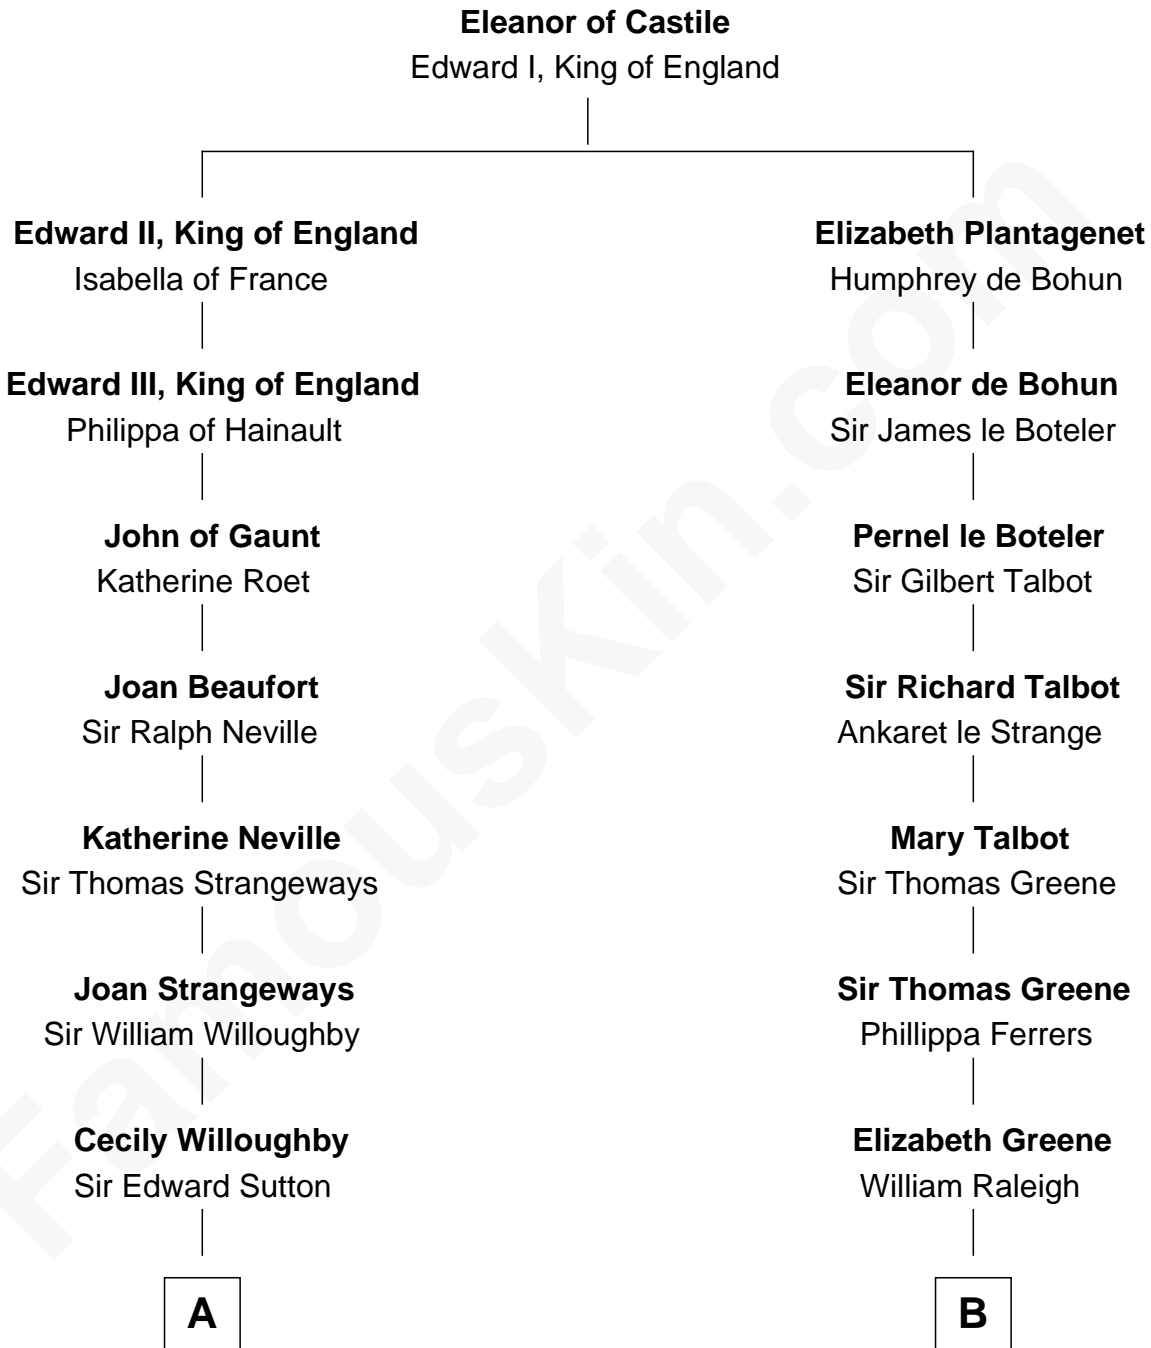

FamousKin.com

Relationship Chart of

John Adams Morgan

1952 Olympic Sailing Gold Medalist

19th cousin 1 time removed of

Lucretia (Rudolph) Garfield

First Lady of President James Garfield

C

Frances Cadwallader Crowninshield

John Quincy Adams

Charles Francis Adams

Frances Lovering

Catherine Frances Lovering Adams

Henry Sturgis Morgan

John Adams Morgan

Olympic Gold Medalist