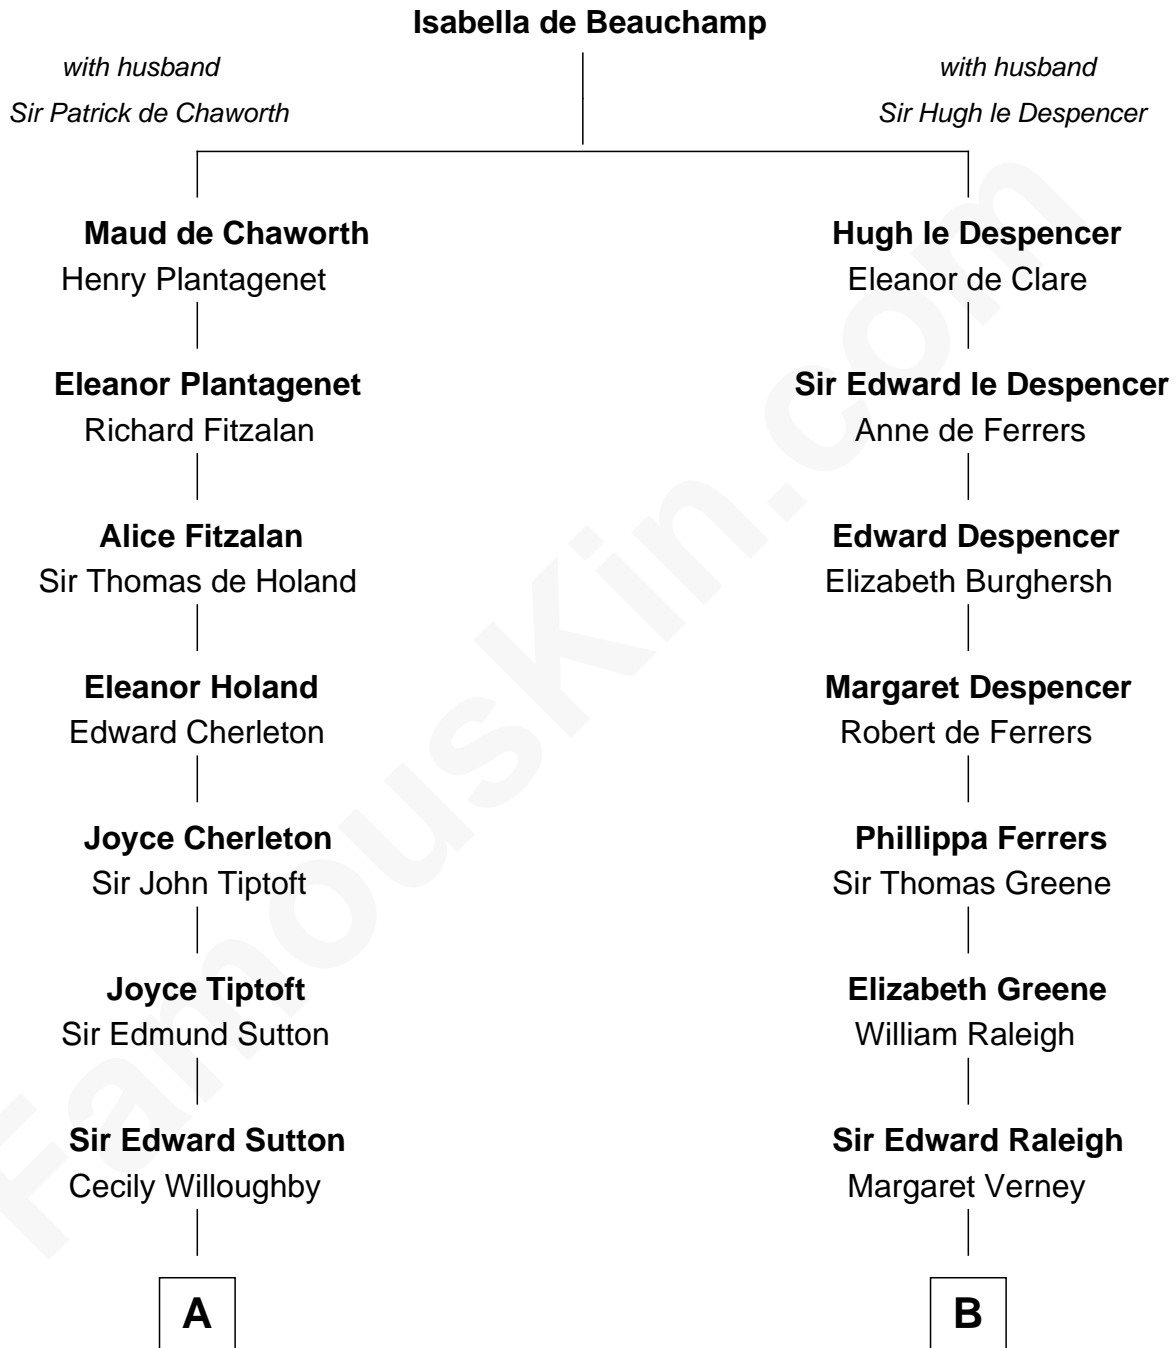

FamousKin.com Relationship Chart of John Adams Morgan

1952 Olympic Sailing Gold Medalist

18th cousin 2 times removed of

Lucretia (Rudolph) Garfield

First Lady of President James Garfield

C

Frances Cadwallader Crowninshield

John Quincy Adams

Charles Francis Adams

Frances Lovering

Catherine Frances Lovering Adams

Henry Sturgis Morgan

John Adams Morgan

Olympic Gold Medalist

D

Arabella Greene Mason

Zebulon Rudolph

Lucretia (Rudolph) Garfield

First Lady of James Garfield

FamousKin.com