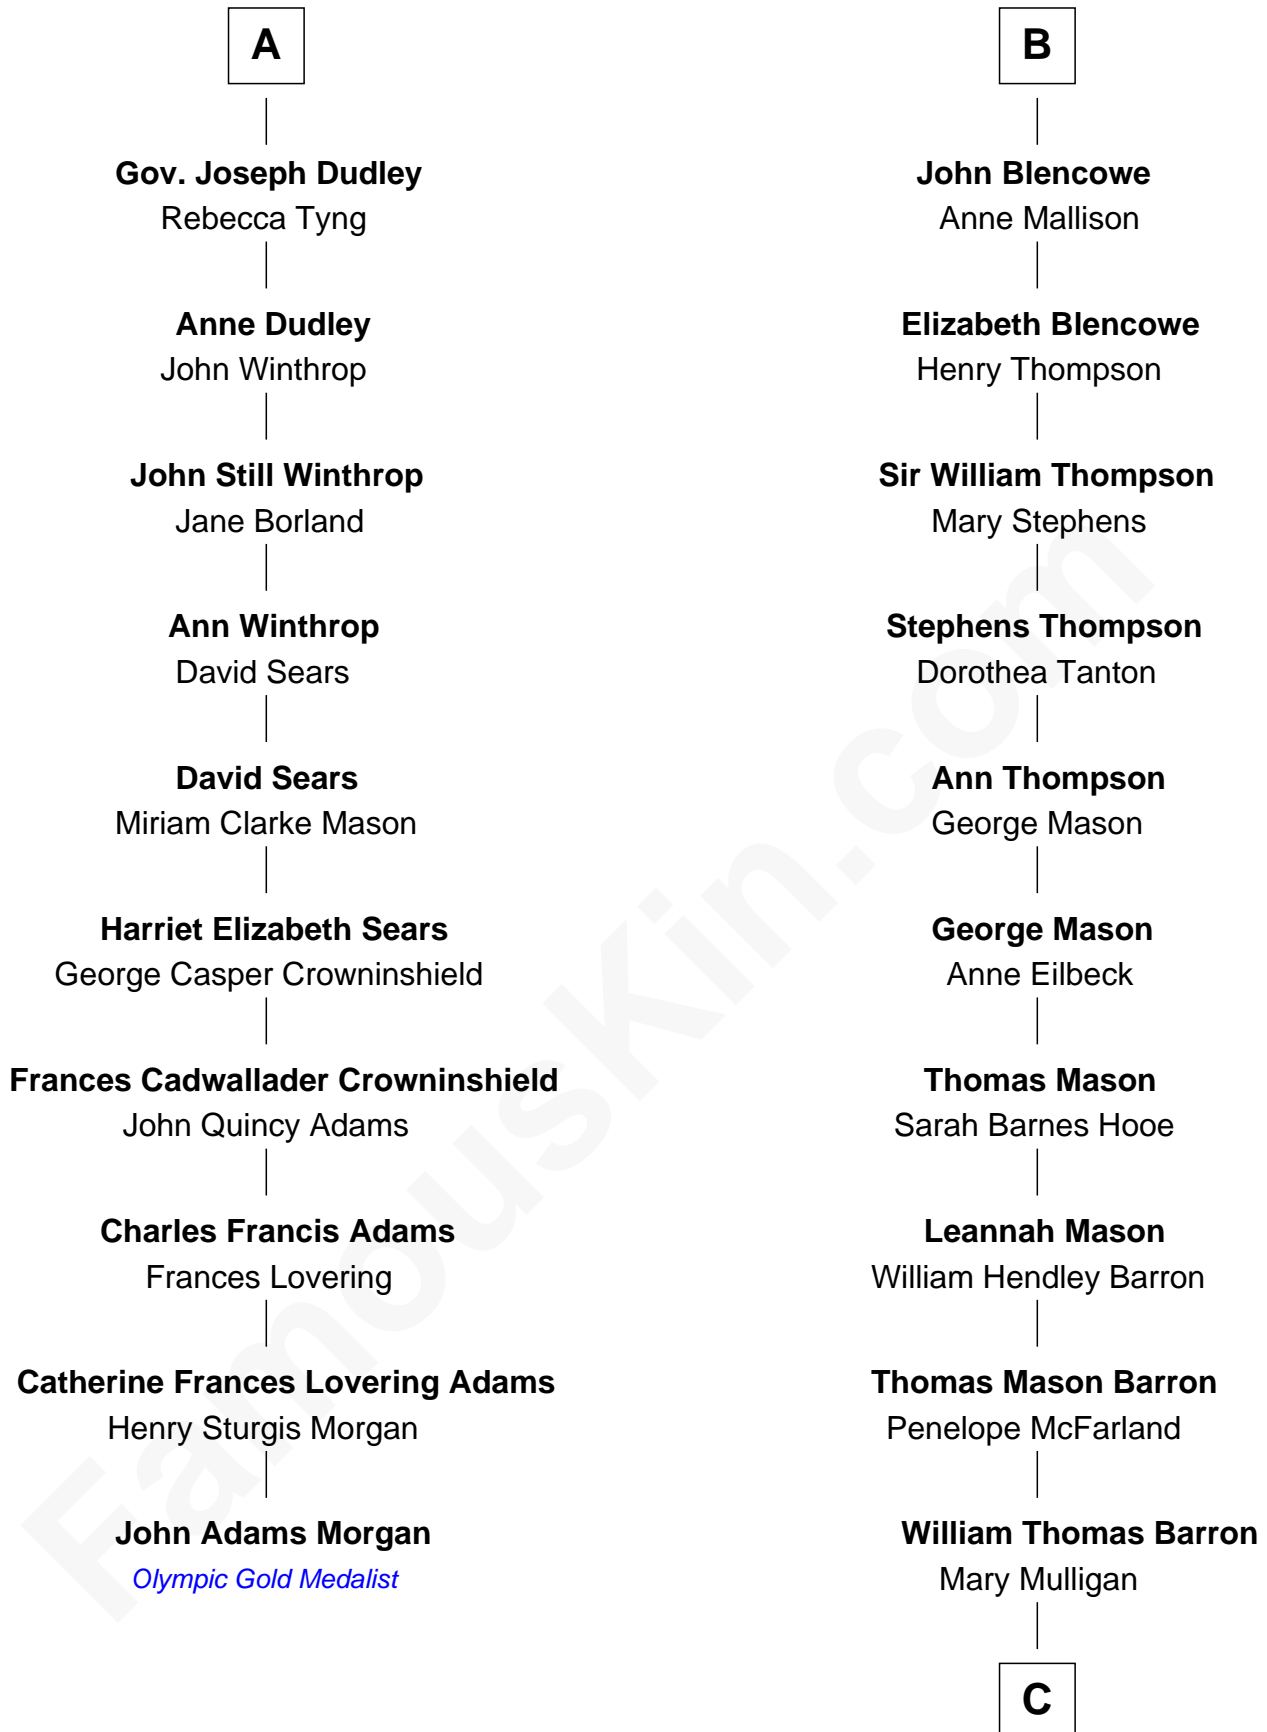

FamousKin.com

Relationship Chart of

John Adams Morgan

1952 Olympic Sailing Gold Medalist

16th cousin 4 times removed of

Paris Hilton
Socialite and TV Personality

C

Mary Adelaide Barron
Conrad Nicholson Hilton