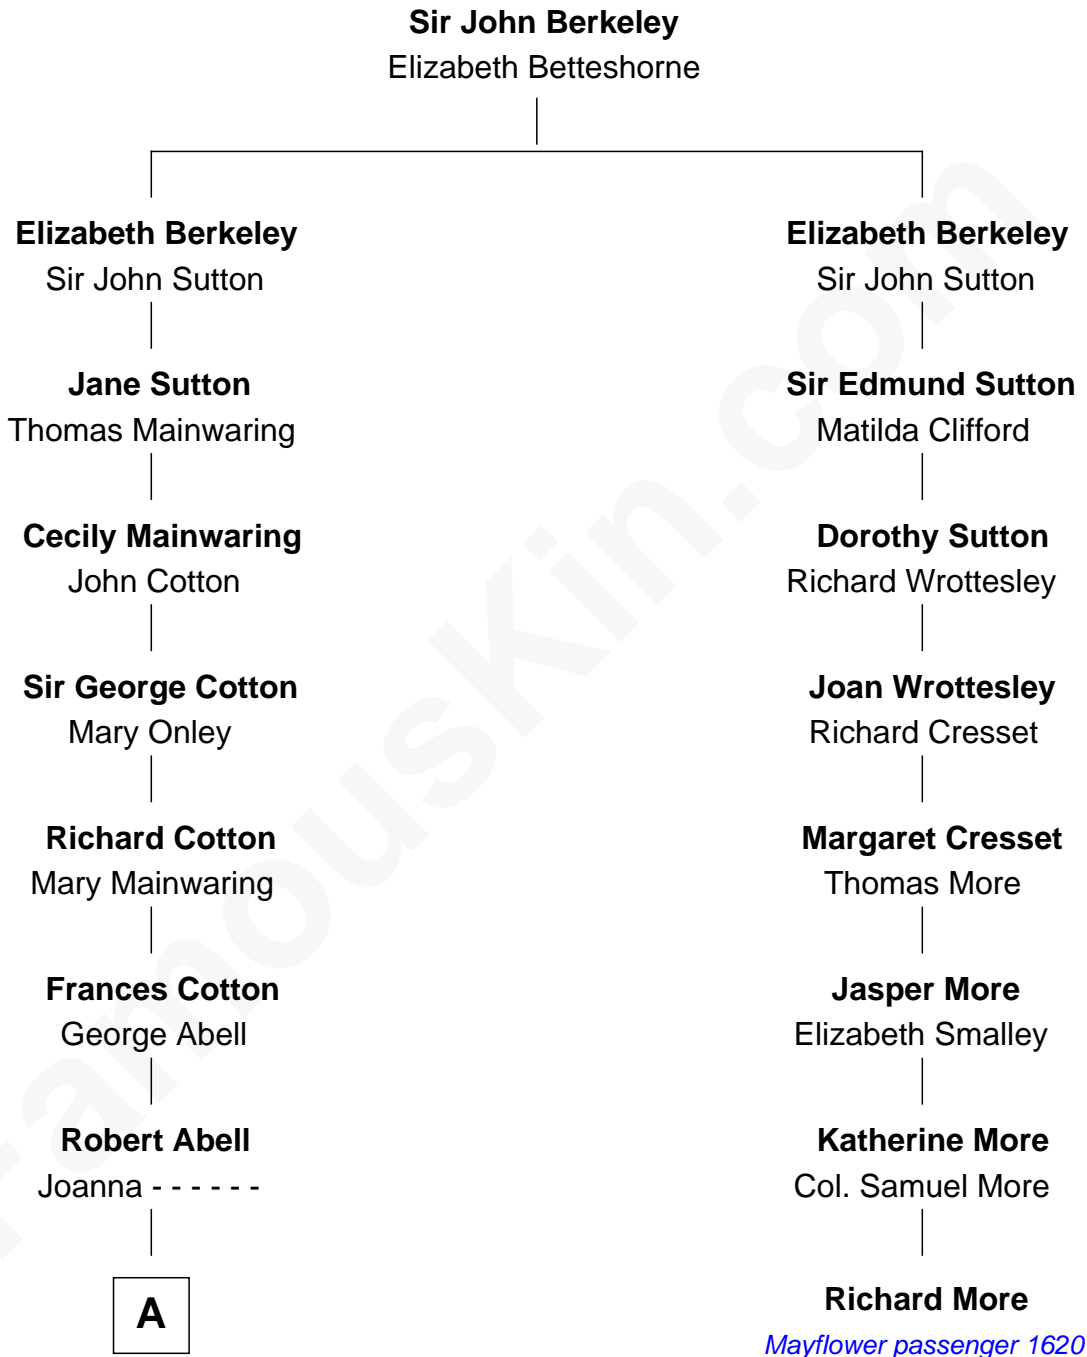

FamousKin.com Relationship Chart of

John Adams Morgan
1952 Olympic Sailing Gold Medalist

7th cousin 9 times removed of

Richard More
(c1614 - c1696) Mayflower passenger 1620

A

—
Caleb Abell
Margaret Post

—
Mary Abell
Joseph Tracy

—
Joseph Tracy
Anna Hinckley

—
Jared Tracy
Margaret Grant

—
William Gedney Tracy
Rachel Huntington

—
Charles F. Tracy
Louisa Kirkland

—
Frances Louisa Tracy
John Pierpont Morgan

—
John Pierpont Morgan
Jane Norton Grew