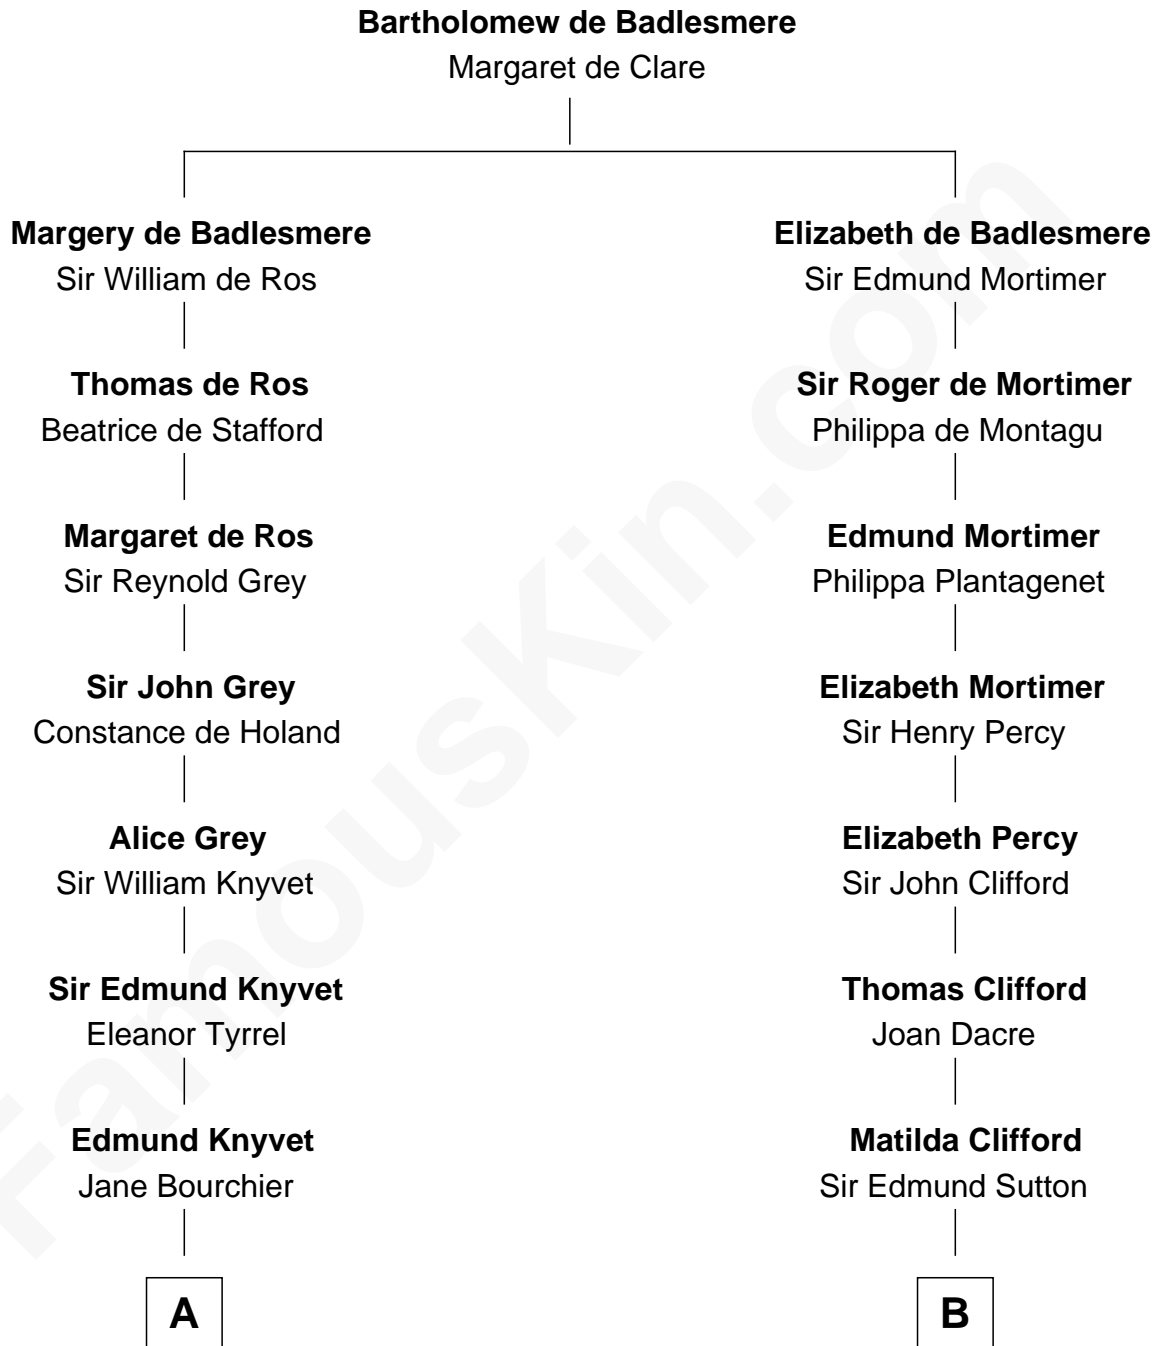

# FamousKin.com Relationship Chart of

**John Adams Morgan**  
1952 Olympic Sailing Gold Medalist

12th cousin 8 times removed of

**Richard More**  
(c1614 - c1696) Mayflower passenger 1620

**C**

—  
**John Quincy Adams**

Frances Cadwallader Crowninshield

—  
**Charles Francis Adams**

Frances Lovering

—  
**Catherine Frances Lovering Adams**

Henry Sturgis Morgan

—  
**John Adams Morgan**

*Olympic Gold Medalist*

FamousKin.com