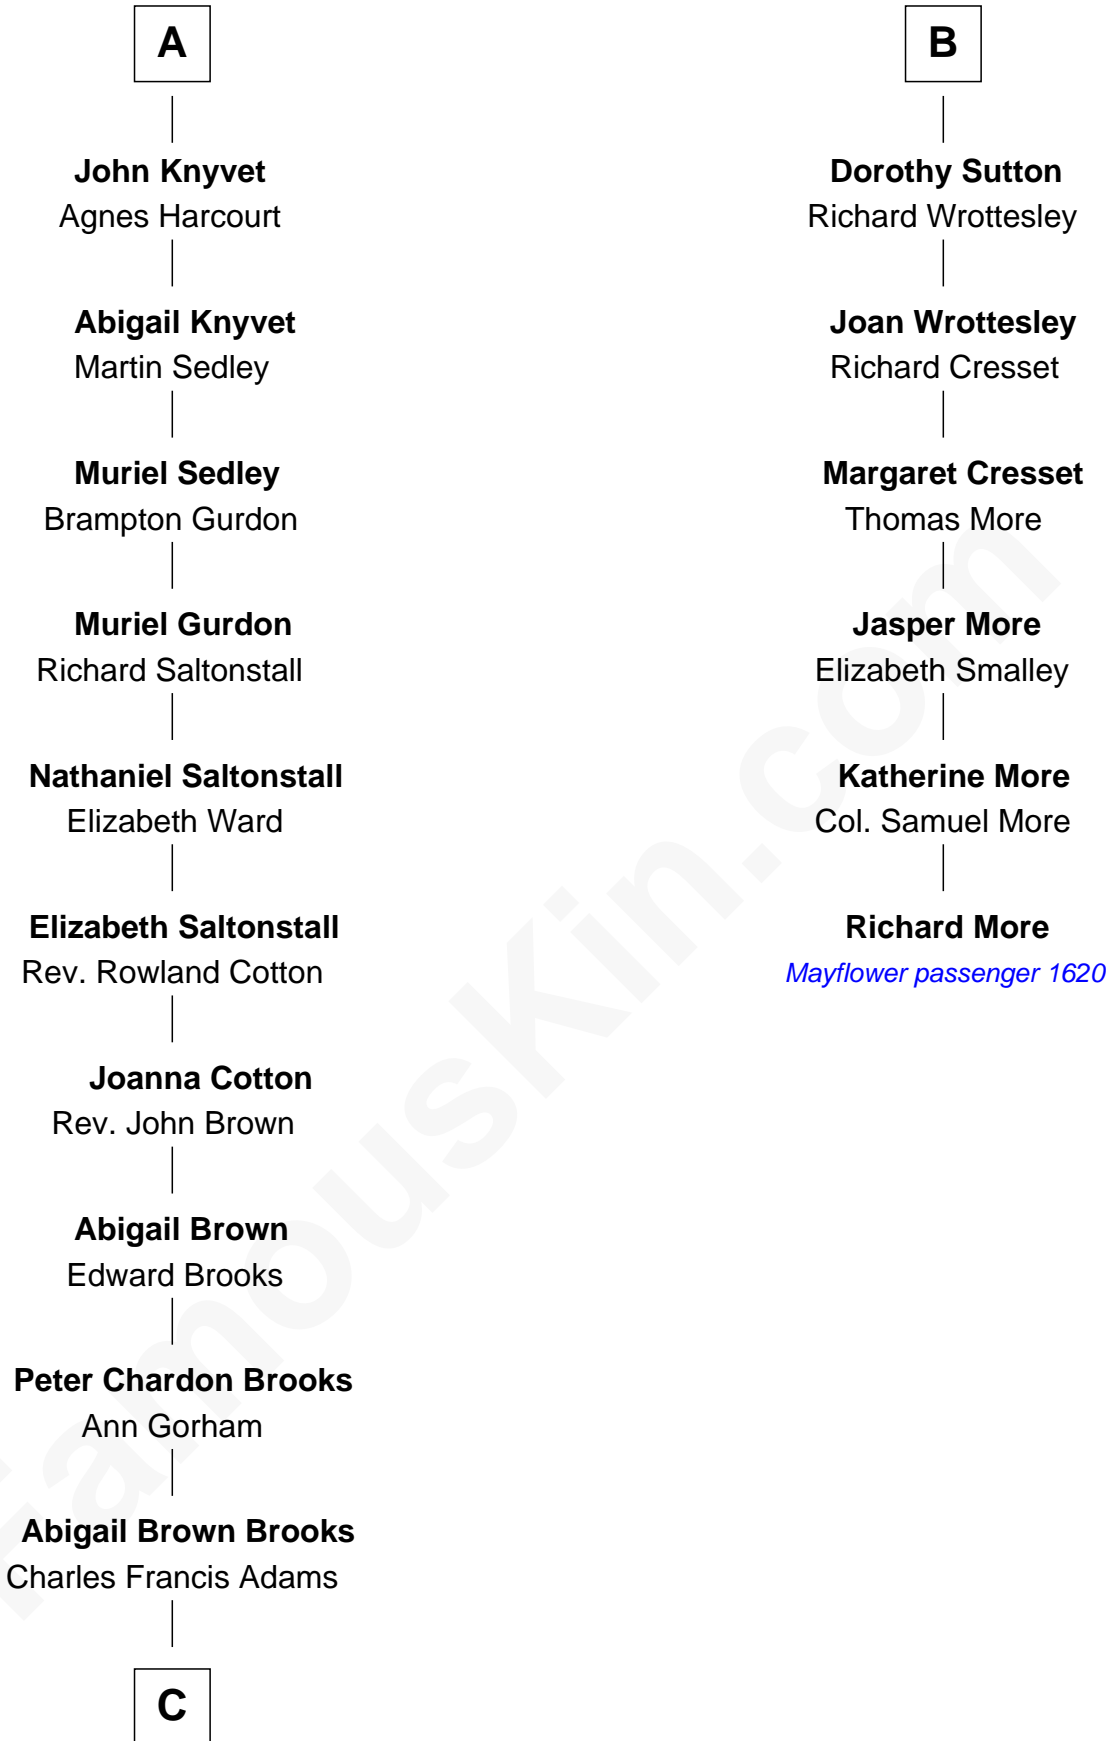

# FamousKin.com Relationship Chart of

**John Adams Morgan**  
1952 Olympic Sailing Gold Medalist

12th cousin 8 times removed of

**Richard More**  
(c1614 - c1696) Mayflower passenger 1620

**C**

—  
**John Quincy Adams**

Frances Cadwallader Crowninshield

—  
**Charles Francis Adams**

Frances Lovering

—  
**Catherine Frances Lovering Adams**

Henry Sturgis Morgan

—  
**John Adams Morgan**

*Olympic Gold Medalist*

FamousKin.com