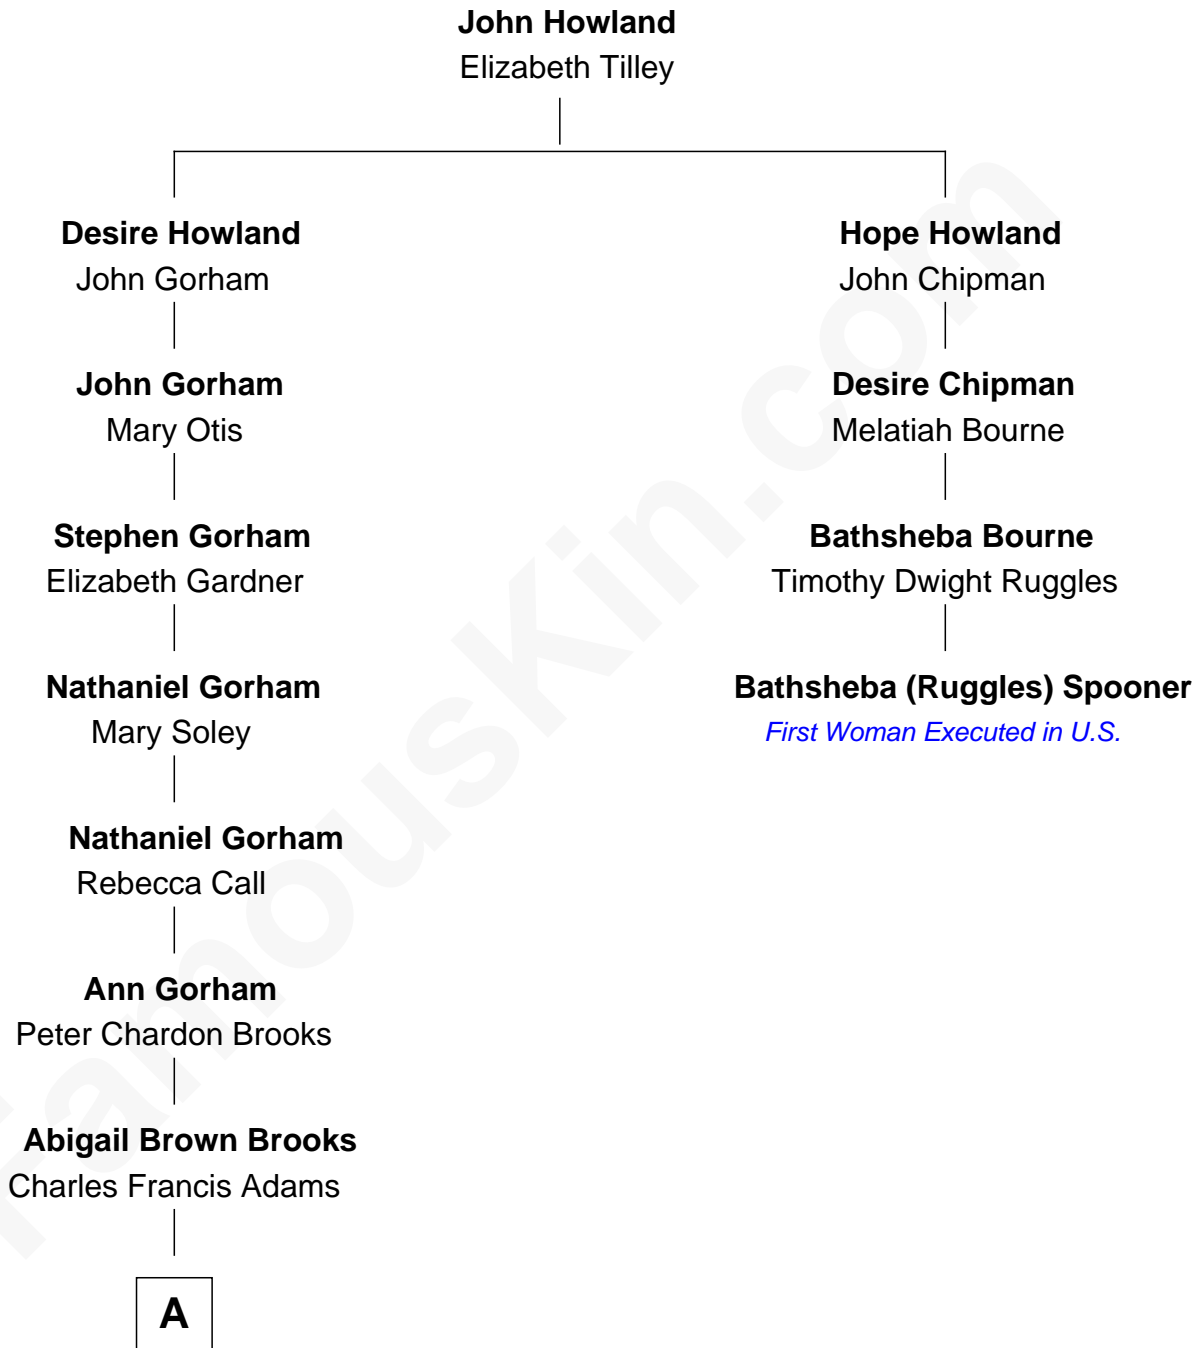

# FamousKin.com Relationship Chart of

**John Adams Morgan**  
1952 Olympic Sailing Gold Medalist

3rd cousin 7 times removed of

**Bathsheba (Ruggles) Spooner**

*First woman executed for murder in U.S. by non-British government*

**A**

—  
**John Quincy Adams**

Frances Cadwallader Crowninshield

—  
**Charles Francis Adams**

Frances Lovering

—  
**Catherine Frances Lovering Adams**

Henry Sturgis Morgan

—  
**John Adams Morgan**