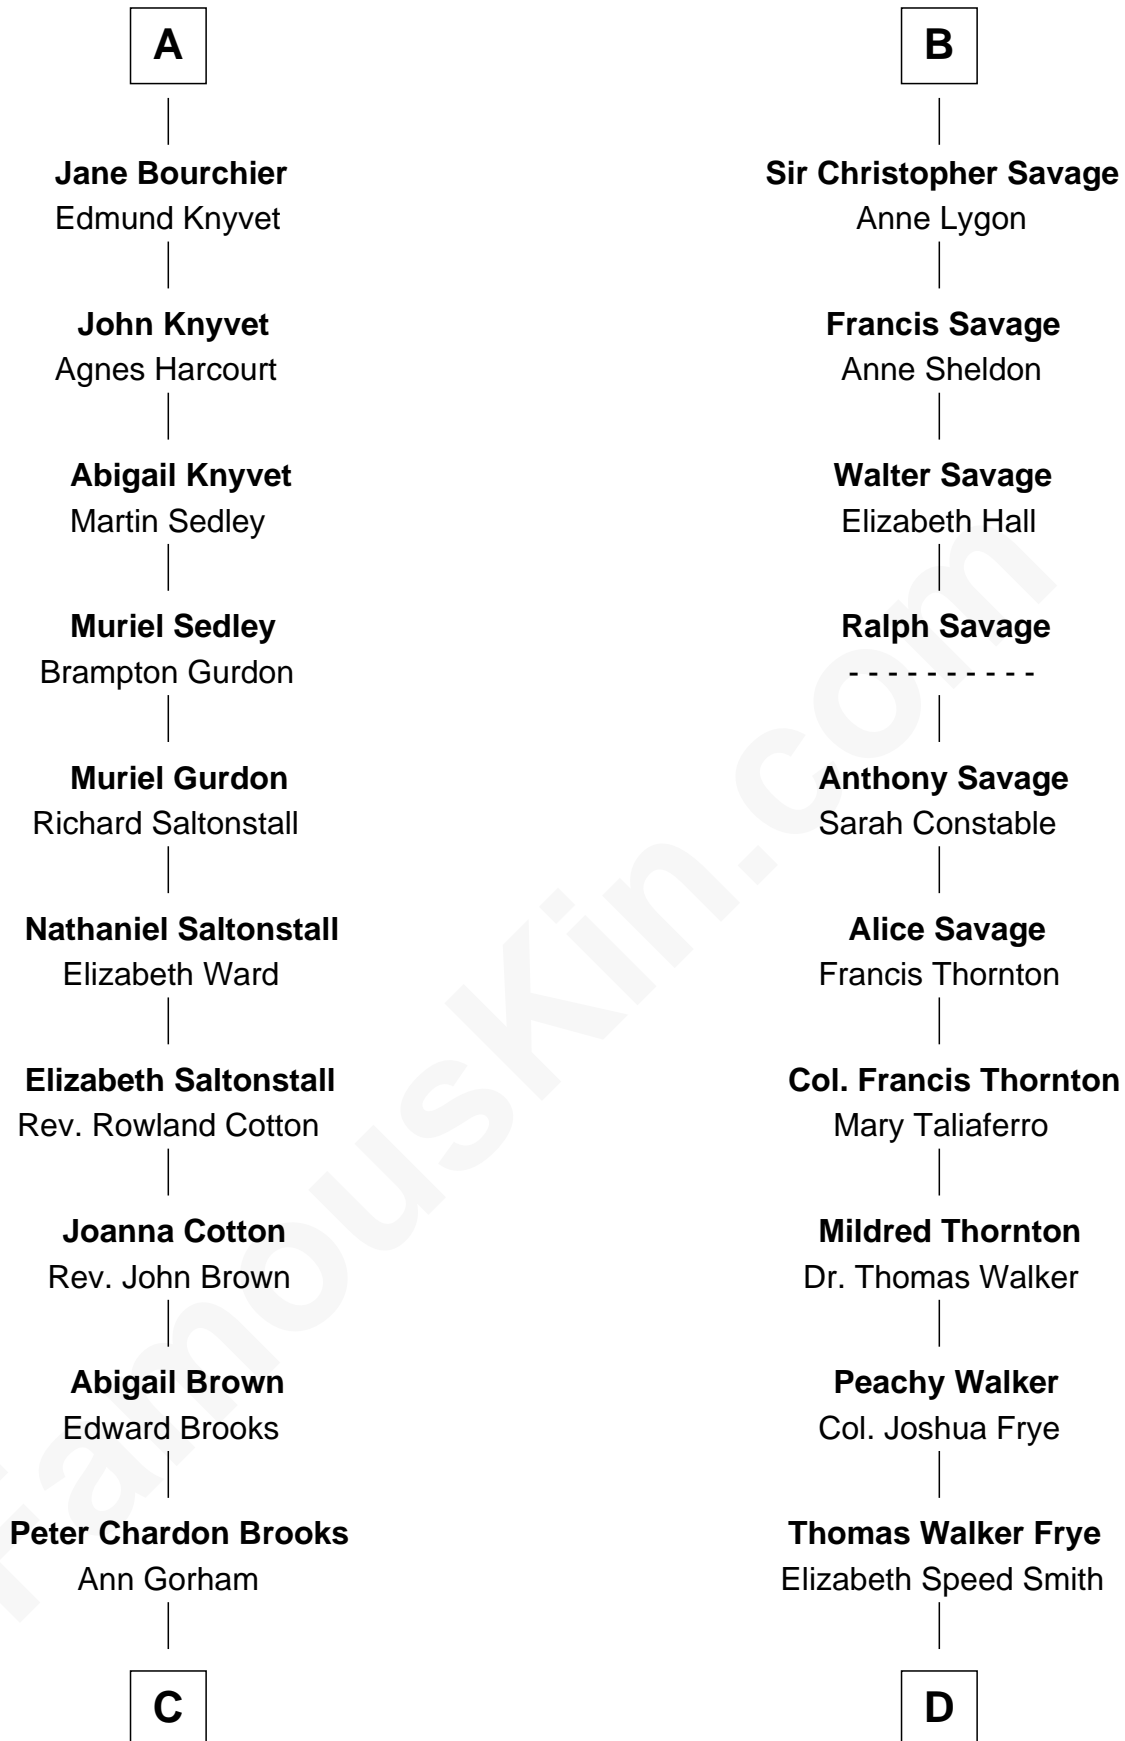

FamousKin.com Relationship Chart of

John Adams Morgan
1952 Olympic Sailing Gold Medalist

20th cousin 1 time removed of

Adlai Stevenson II
31st Governor of Illinois

Humphrey de Bohun
Maud de Fiennes

C

Abigail Brown Brooks
Charles Francis Adams

John Quincy Adams
Frances Cadwallader Crowninshield

Charles Francis Adams
Frances Lovering

Catherine Frances Lovering Adams
Henry Sturgis Morgan

John Adams Morgan
Olympic Gold Medalist

D

Mary Peachy Frye
Rev. Lewis Warner Green