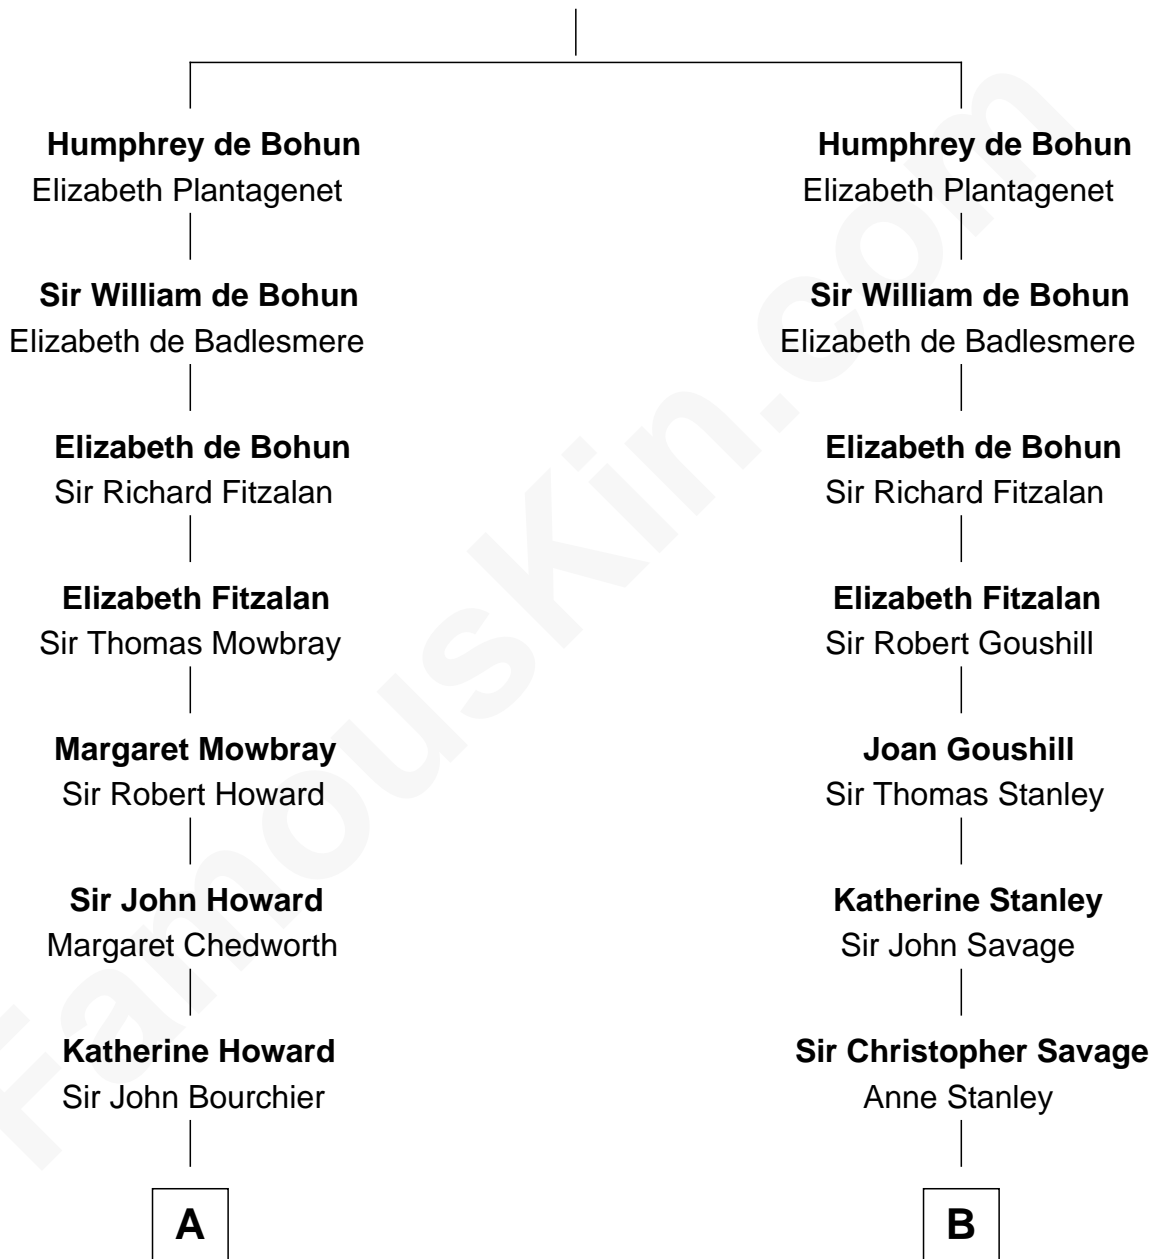

FamousKin.com Relationship Chart of

John Adams Morgan
1952 Olympic Sailing Gold Medalist

20th cousin 1 time removed of

Adlai Stevenson II
31st Governor of Illinois

Humphrey de Bohun
Maud de Fiennes

C

Abigail Brown Brooks
Charles Francis Adams

John Quincy Adams
Frances Cadwallader Crowninshield

Charles Francis Adams
Frances Lovering

Catherine Frances Lovering Adams
Henry Sturgis Morgan

John Adams Morgan
Olympic Gold Medalist

D

Mary Peachy Frye
Rev. Lewis Warner Green

Letitia Green
Adlai Ewing Stevenson

Lewis Green Stevenson
Helen Louise Davis

Adlai Stevenson II
31st Governor of Illinois