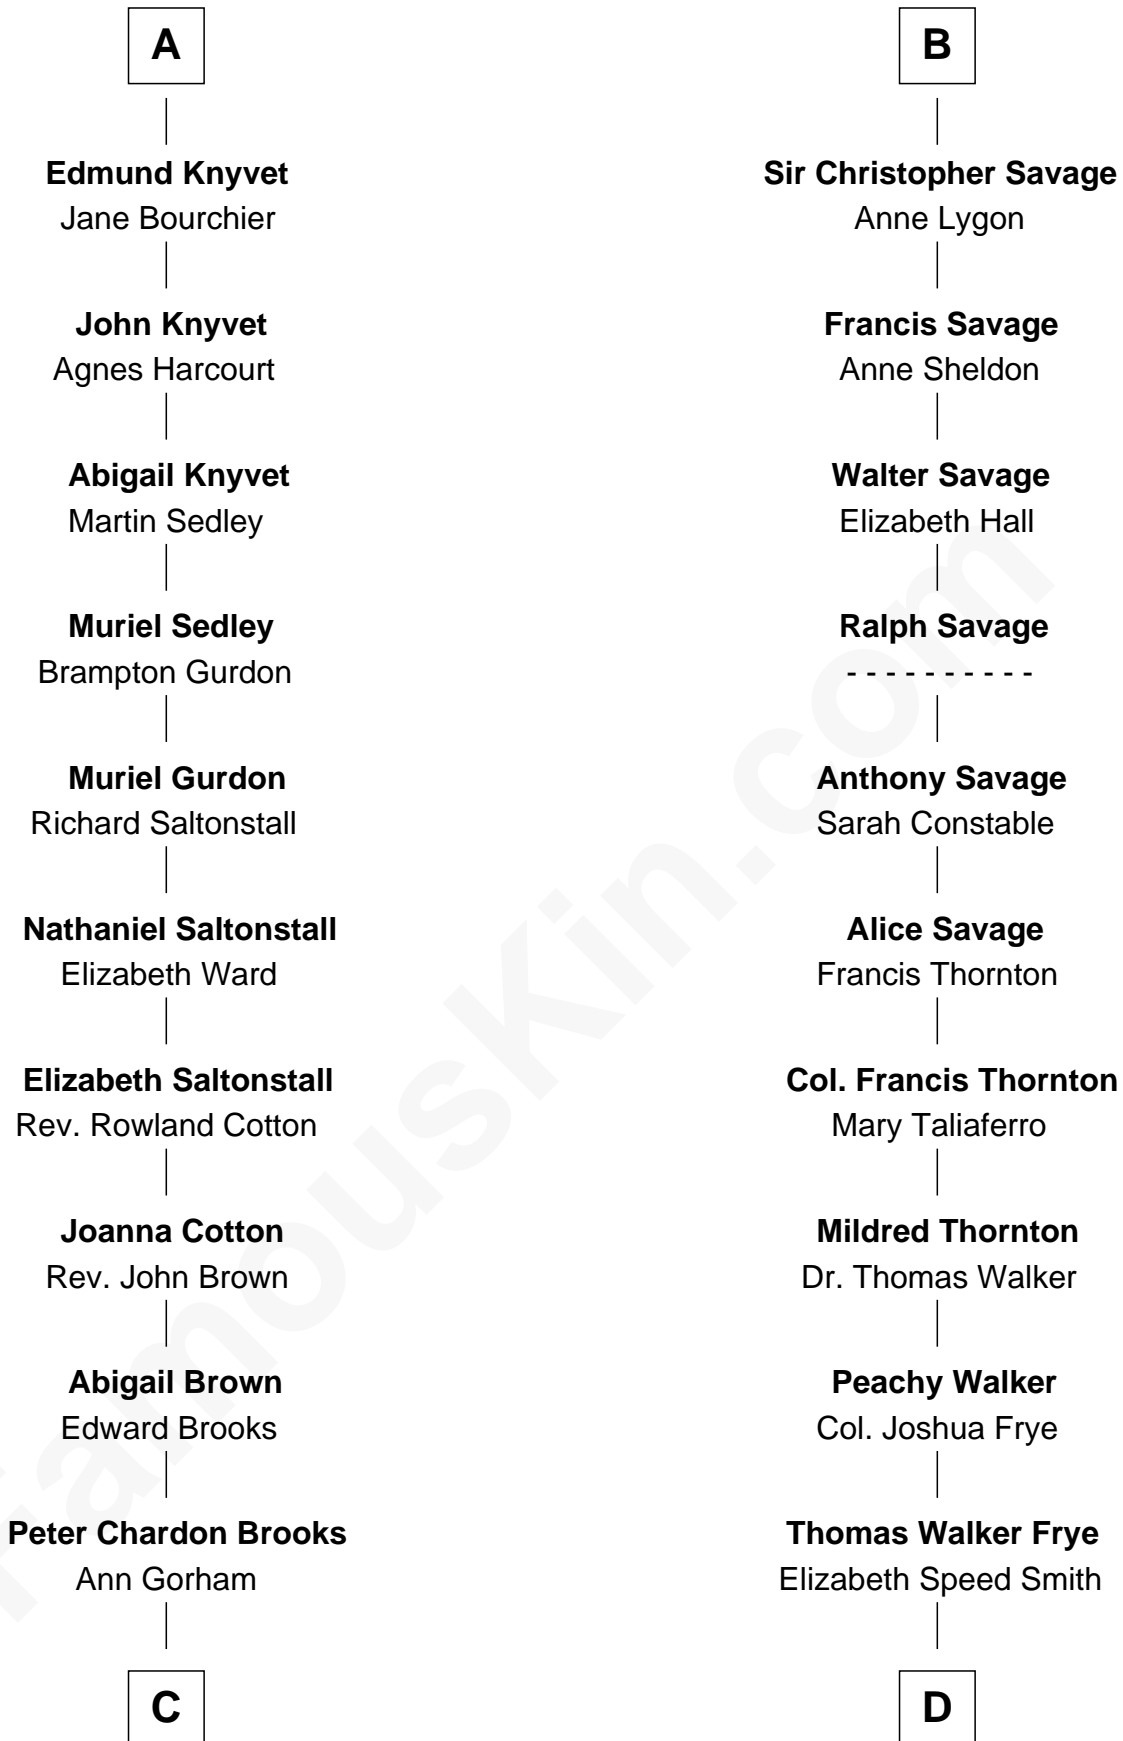

# FamousKin.com Relationship Chart of

**John Adams Morgan**  
1952 Olympic Sailing Gold Medalist

20th cousin 1 time removed of

**Adlai Stevenson II**  
31st Governor of Illinois

**C**

**Abigail Brown Brooks**  
Charles Francis Adams

**John Quincy Adams**  
Frances Cadwallader Crowninshield

**Charles Francis Adams**  
Frances Lovering

**Catherine Frances Lovering Adams**  
Henry Sturgis Morgan

**John Adams Morgan**  
*Olympic Gold Medalist*

**D**

**Mary Peachy Frye**  
Rev. Lewis Warner Green

**Letitia Green**  
Adlai Ewing Stevenson

**Lewis Green Stevenson**  
Helen Louise Davis

**Adlai Stevenson II**  
*31st Governor of Illinois*