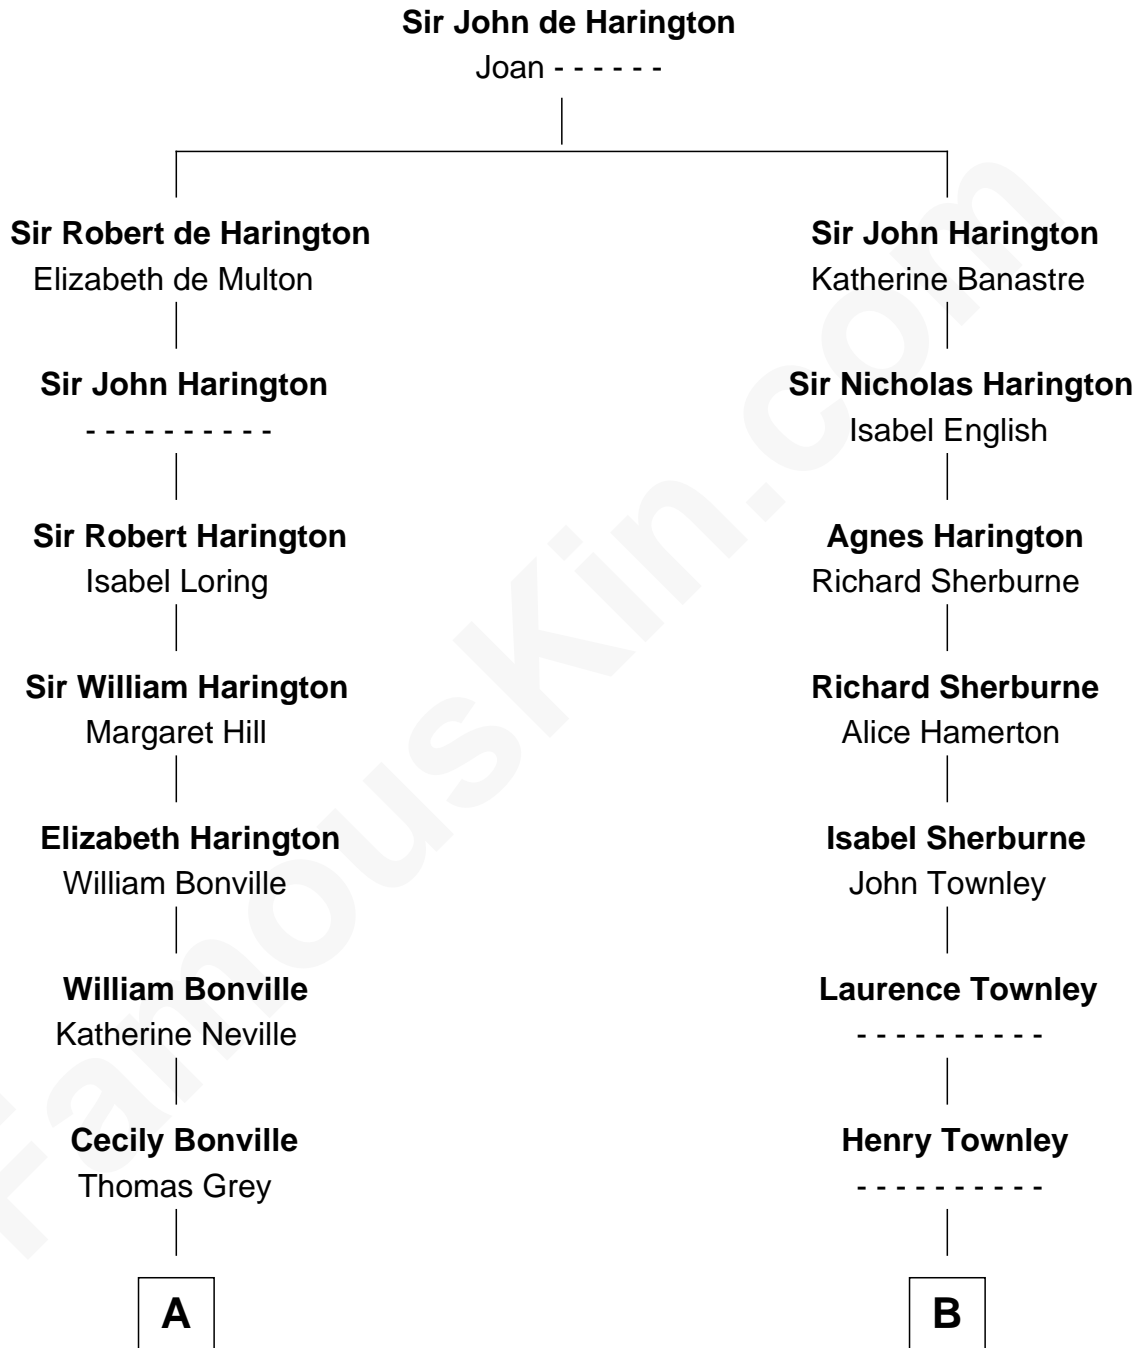

## Relationship Chart of

### John Adams Morgan

1952 Olympic Sailing Gold Medalist

20th cousin of

**Adlai Stevenson II**  
31st Governor of Illinois

**C**

**Frances Cadwallader Crowninshield**

John Quincy Adams

**Charles Francis Adams**