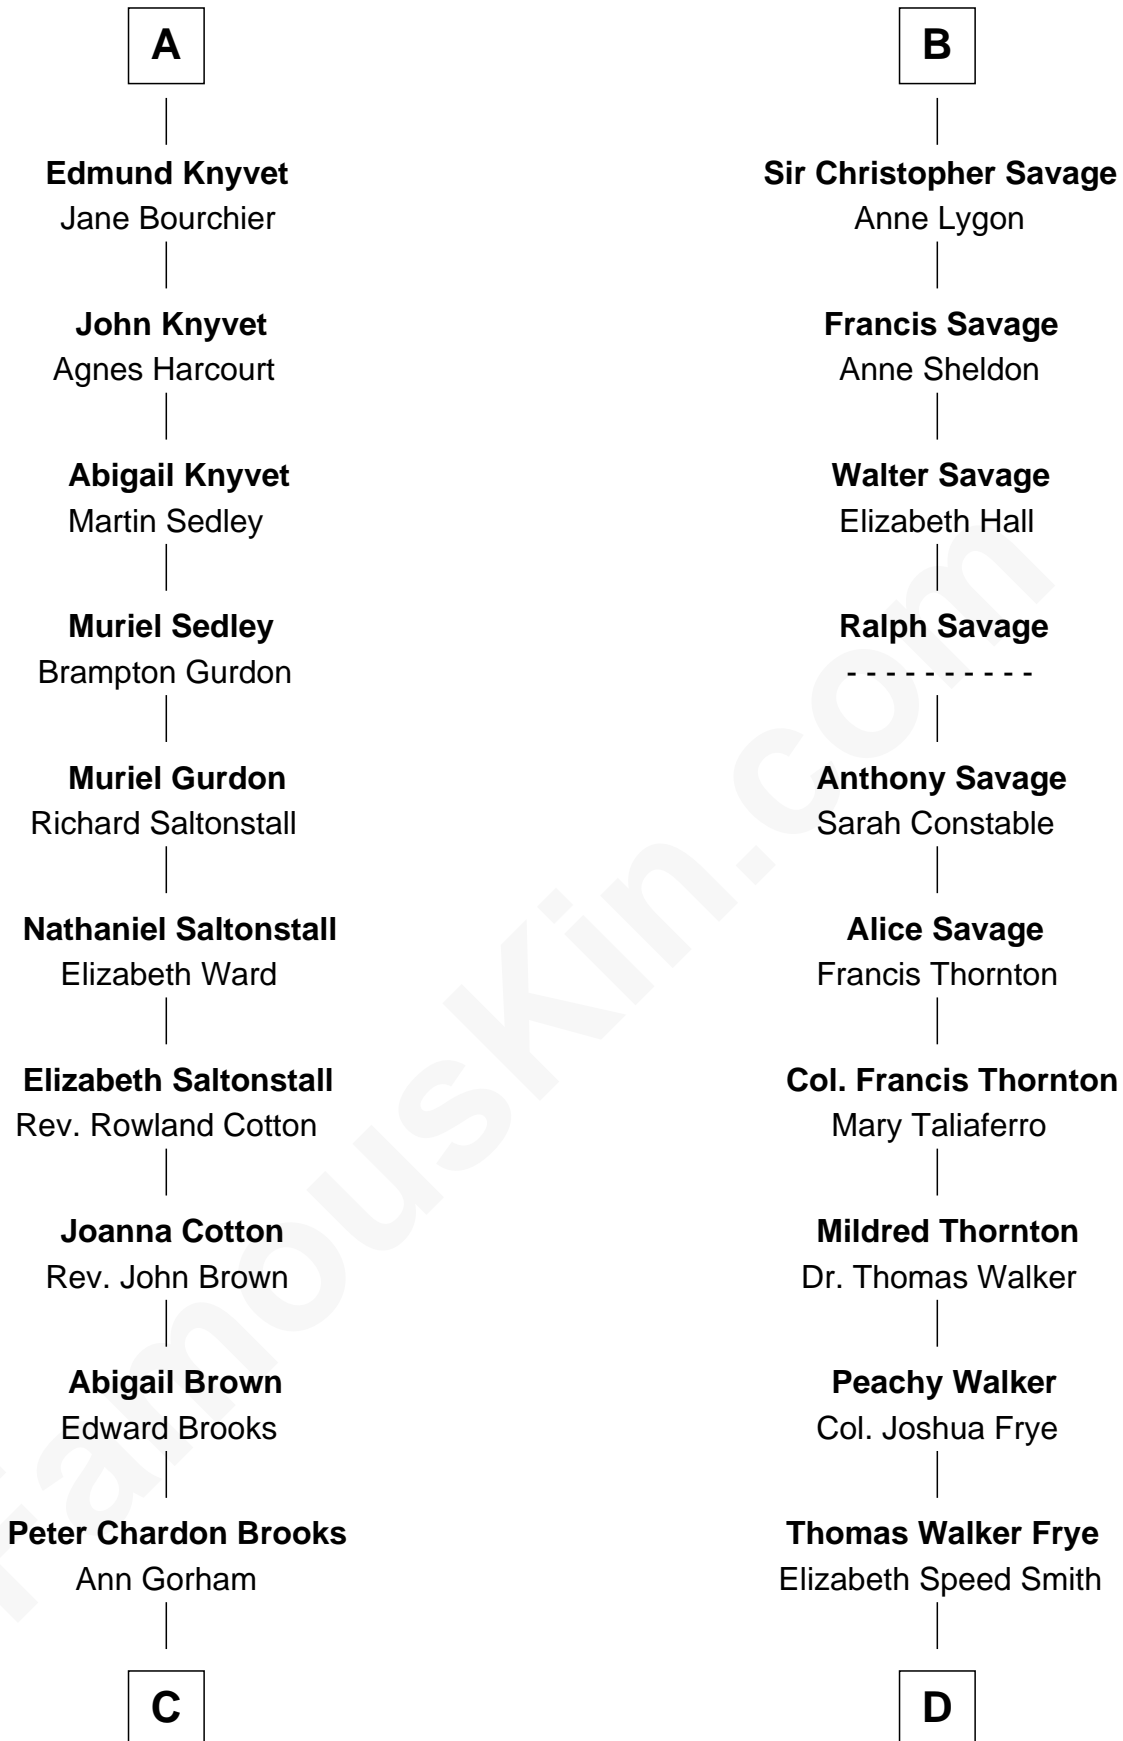

FamousKin.com Relationship Chart of John Adams Morgan

1952 Olympic Sailing Gold Medalist

20th cousin 1 time removed of

Adlai Stevenson II

31st Governor of Illinois

Gunselm de Badlesmere

Bartholomew de Badlesmere

Margaret de Clare

Margery de Badlesmere

Sir William de Ros

Thomas de Ros
Beatrice de Stafford

Margaret de Ros
Sir Reynold Grey

Sir John Grey
Constance de Holand

Alice Grey
Sir William Knyvet

Sir Edmund Knyvet
Eleanor Tyrrel

A

Bartholomew de Badlesmere

Margaret de Clare

Elizabeth de Badlesmere

Sir William de Bohun

Elizabeth de Bohun
Sir Richard Fitzalan

Elizabeth Fitzalan
Sir Robert Goushill

Joan Goushill
Sir Thomas Stanley

Katherine Stanley
Sir John Savage

Sir Christopher Savage
Anne Stanley

B

C

Abigail Brown Brooks
Charles Francis Adams

John Quincy Adams
Frances Cadwallader Crowninshield

Charles Francis Adams
Frances Lovering