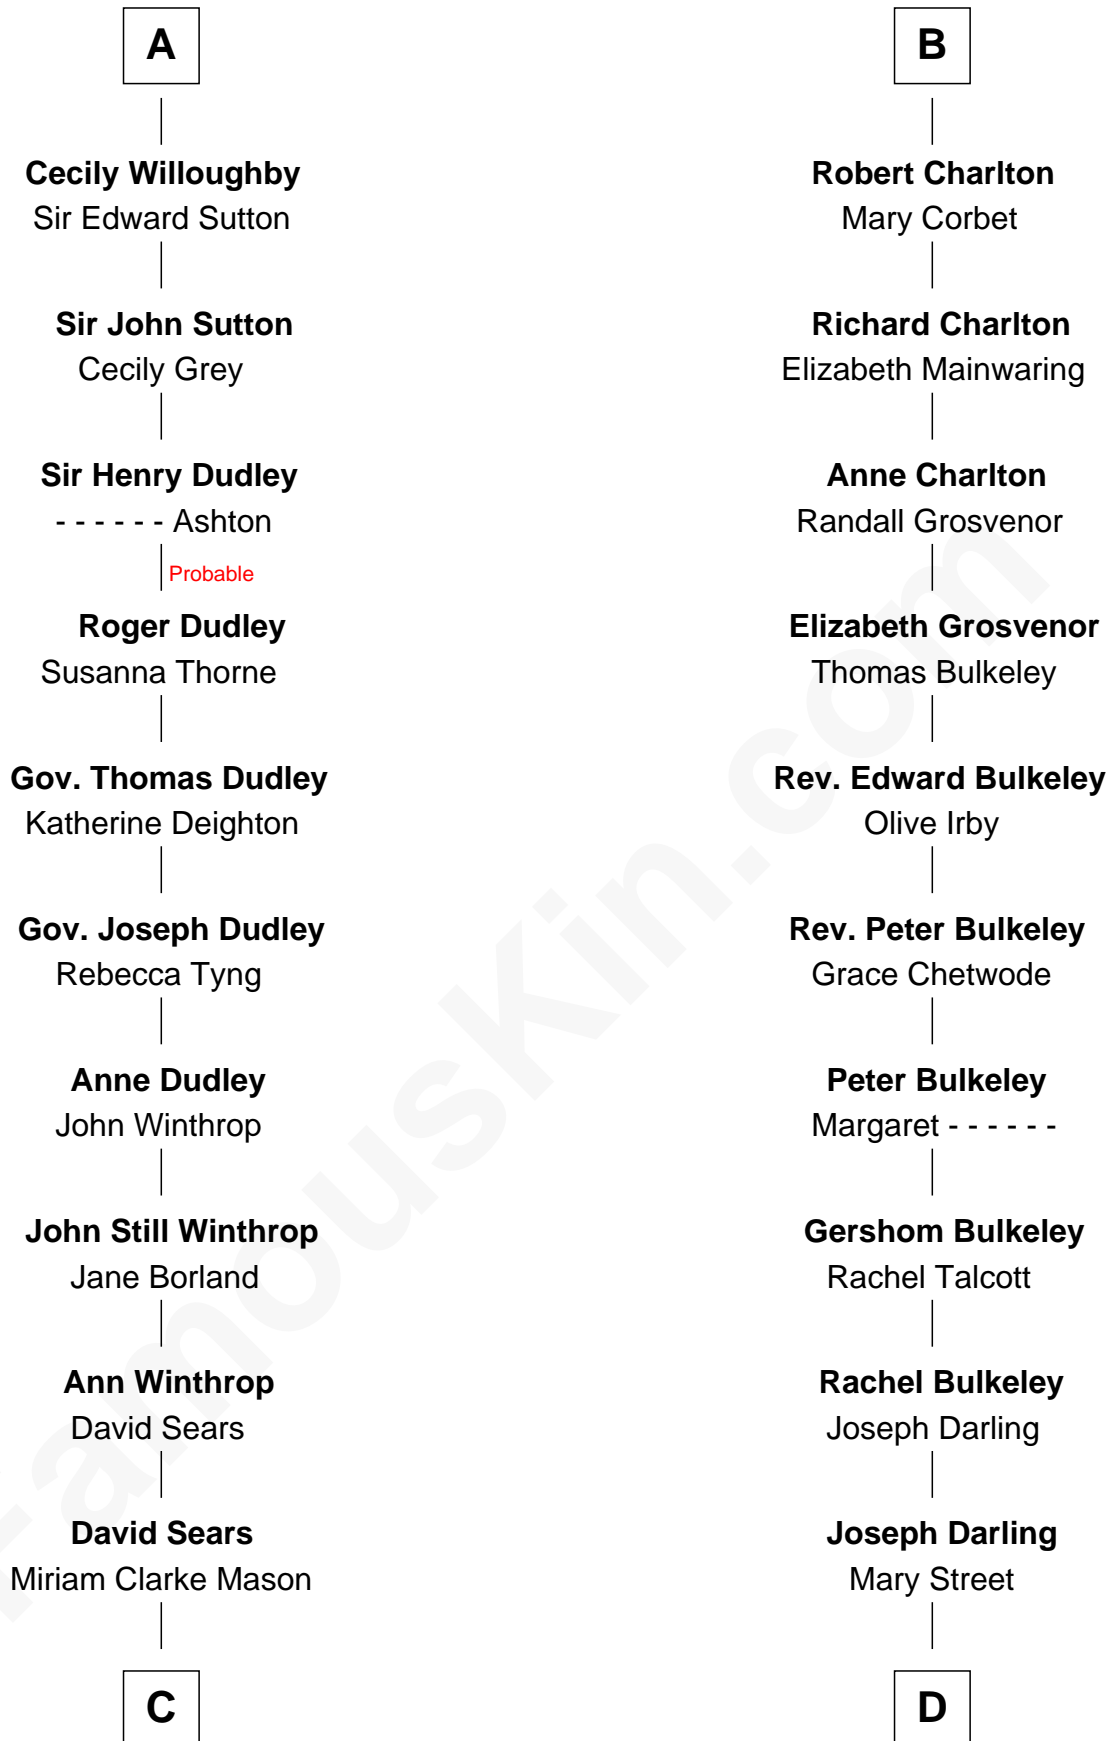

FamousKin.com

Relationship Chart of

John Adams Morgan

1952 Olympic Sailing Gold Medalist

21st cousin of

Norman Rockwell
American Artist

Alan la Zouche
Ellen de Quincy

C

Harriet Elizabeth Sears
George Casper Crowninshield

Frances Cadwallader Crowninshield
John Quincy Adams

Charles Francis Adams
Frances Lovering

Catherine Frances Lovering Adams
Henry Sturgis Morgan

John Adams Morgan
Olympic Gold Medalist