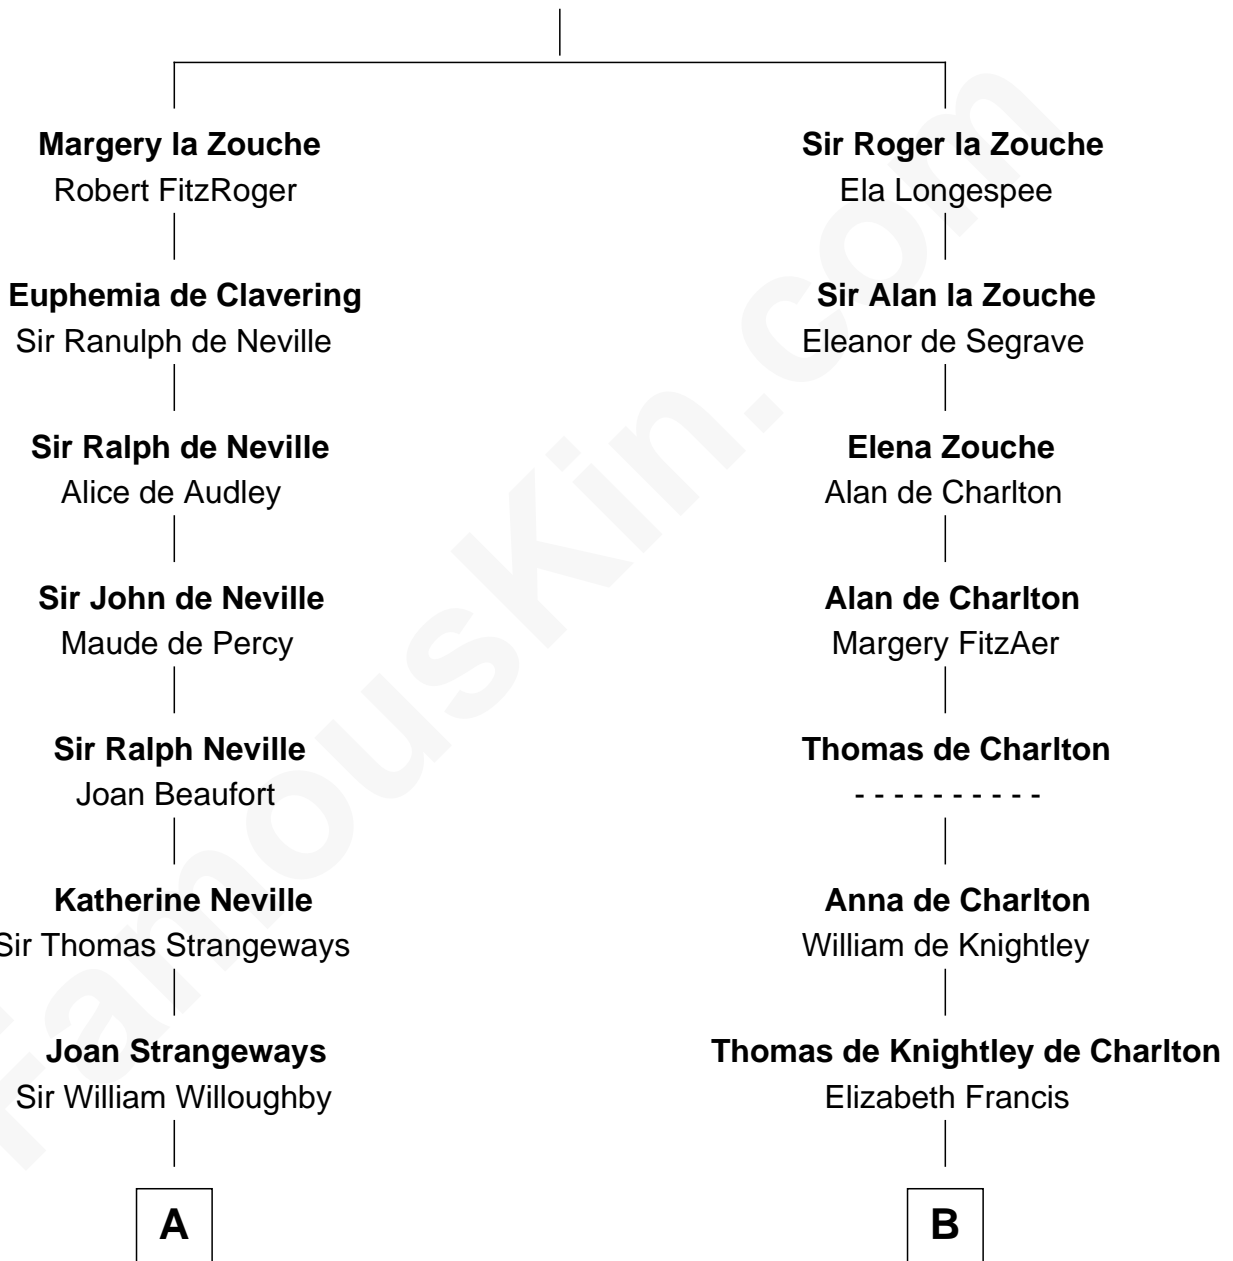

FamousKin.com

Relationship Chart of

John Adams Morgan

1952 Olympic Sailing Gold Medalist

21st cousin of

Norman Rockwell
American Artist

Alan la Zouche
Ellen de Quincy

C

Harriet Elizabeth Sears
George Casper Crowninshield

Frances Cadwallader Crowninshield
John Quincy Adams

Charles Francis Adams
Frances Lovering

Catherine Frances Lovering Adams
Henry Sturgis Morgan

John Adams Morgan
Olympic Gold Medalist