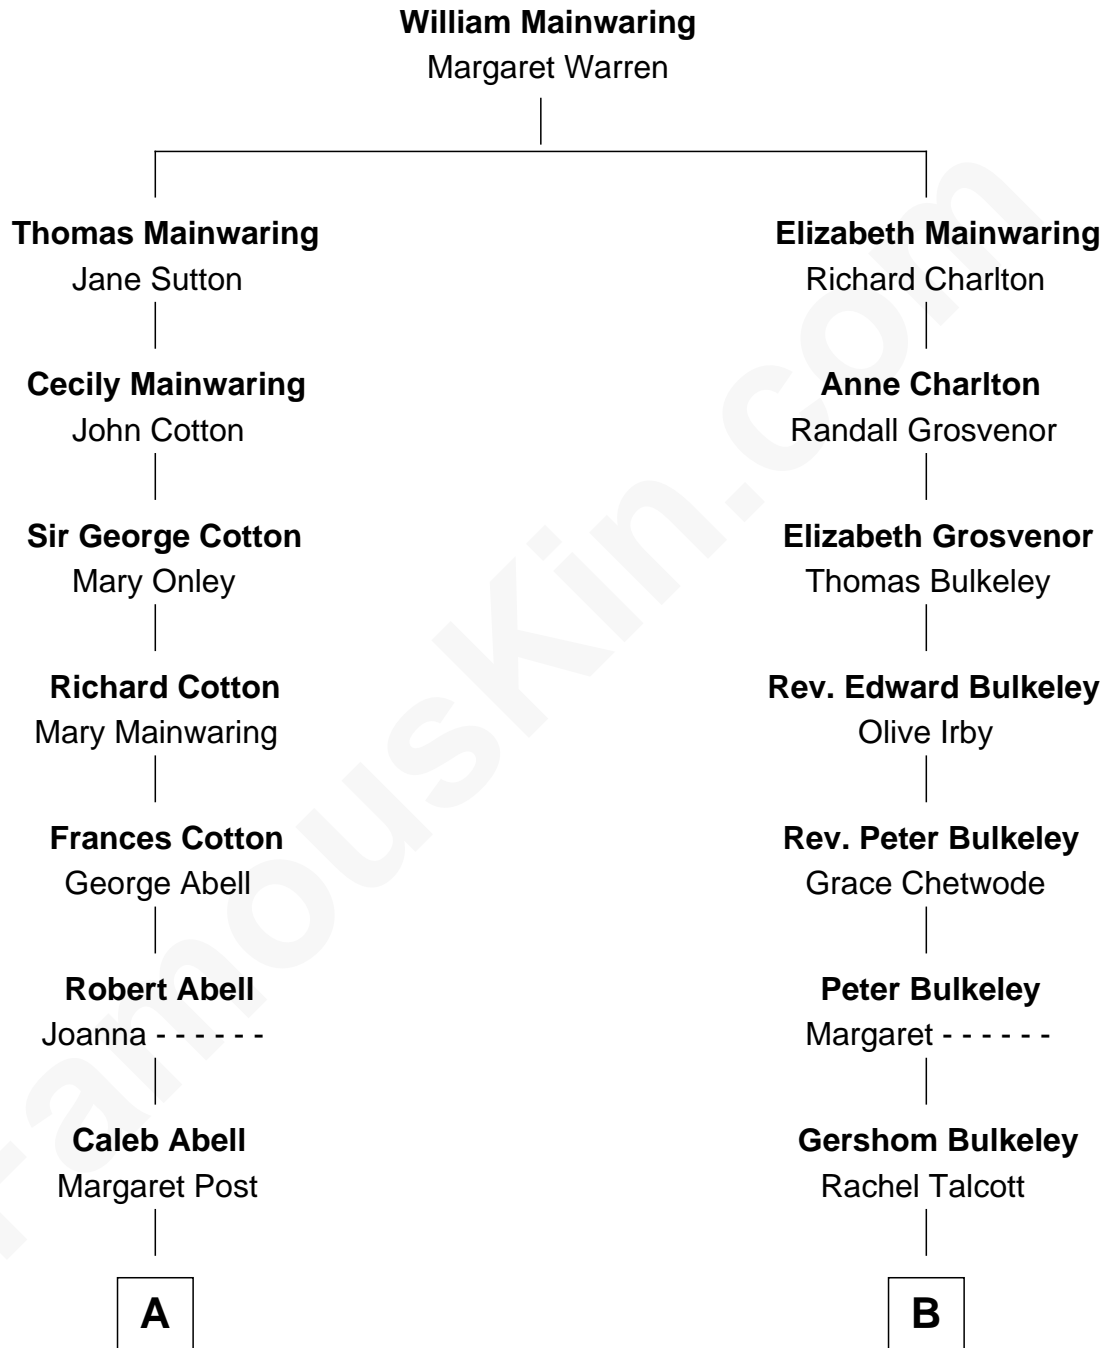

FamousKin.com

Relationship Chart of

John Adams Morgan

1952 Olympic Sailing Gold Medalist

13th cousin 2 times removed of

Norman Rockwell
American Artist

A

Mary Abell
Joseph Tracy

Joseph Tracy
Anna Hinckley

Jared Tracy
Margaret Grant

William Gedney Tracy
Rachel Huntington

Charles F. Tracy
Louisa Kirkland

Frances Louisa Tracy
John Pierpont Morgan

John Pierpont Morgan
Jane Norton Grew