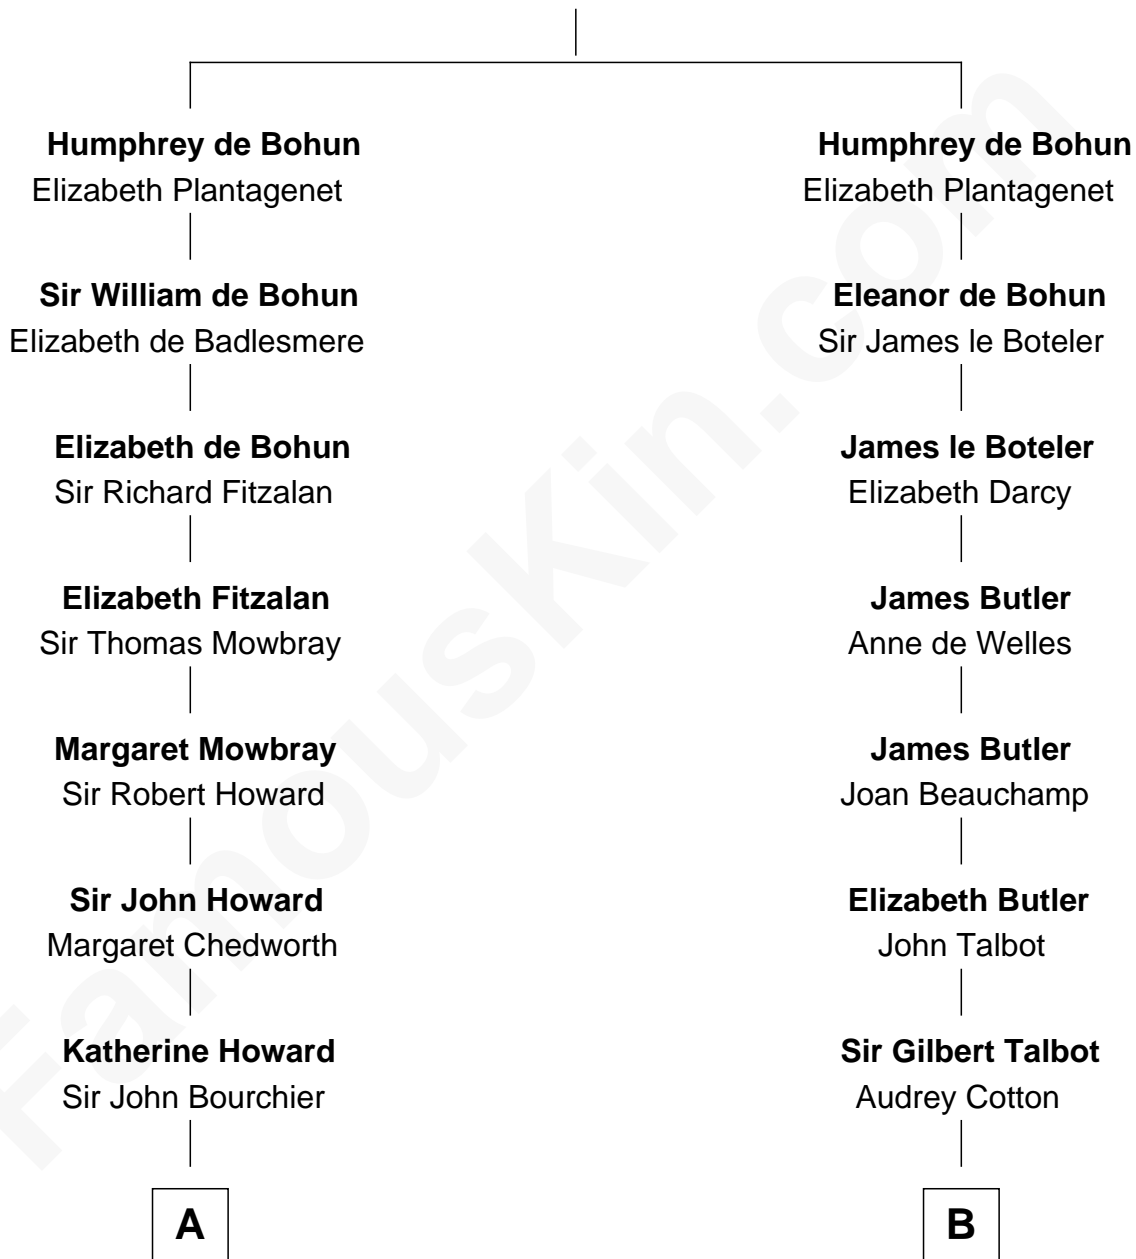

FamousKin.com Relationship Chart of

John Adams Morgan
1952 Olympic Sailing Gold Medalist

20th cousin 1 time removed of

Norman Rockwell
American Artist

Humphrey de Bohun
Maud de Fiennes

C

Abigail Brown Brooks

Charles Francis Adams

John Quincy Adams

Frances Cadwallader Crowninshield

Charles Francis Adams

Frances Lovering

Catherine Frances Lovering Adams

Henry Sturgis Morgan

John Adams Morgan

Norman Rockwell

American Artist