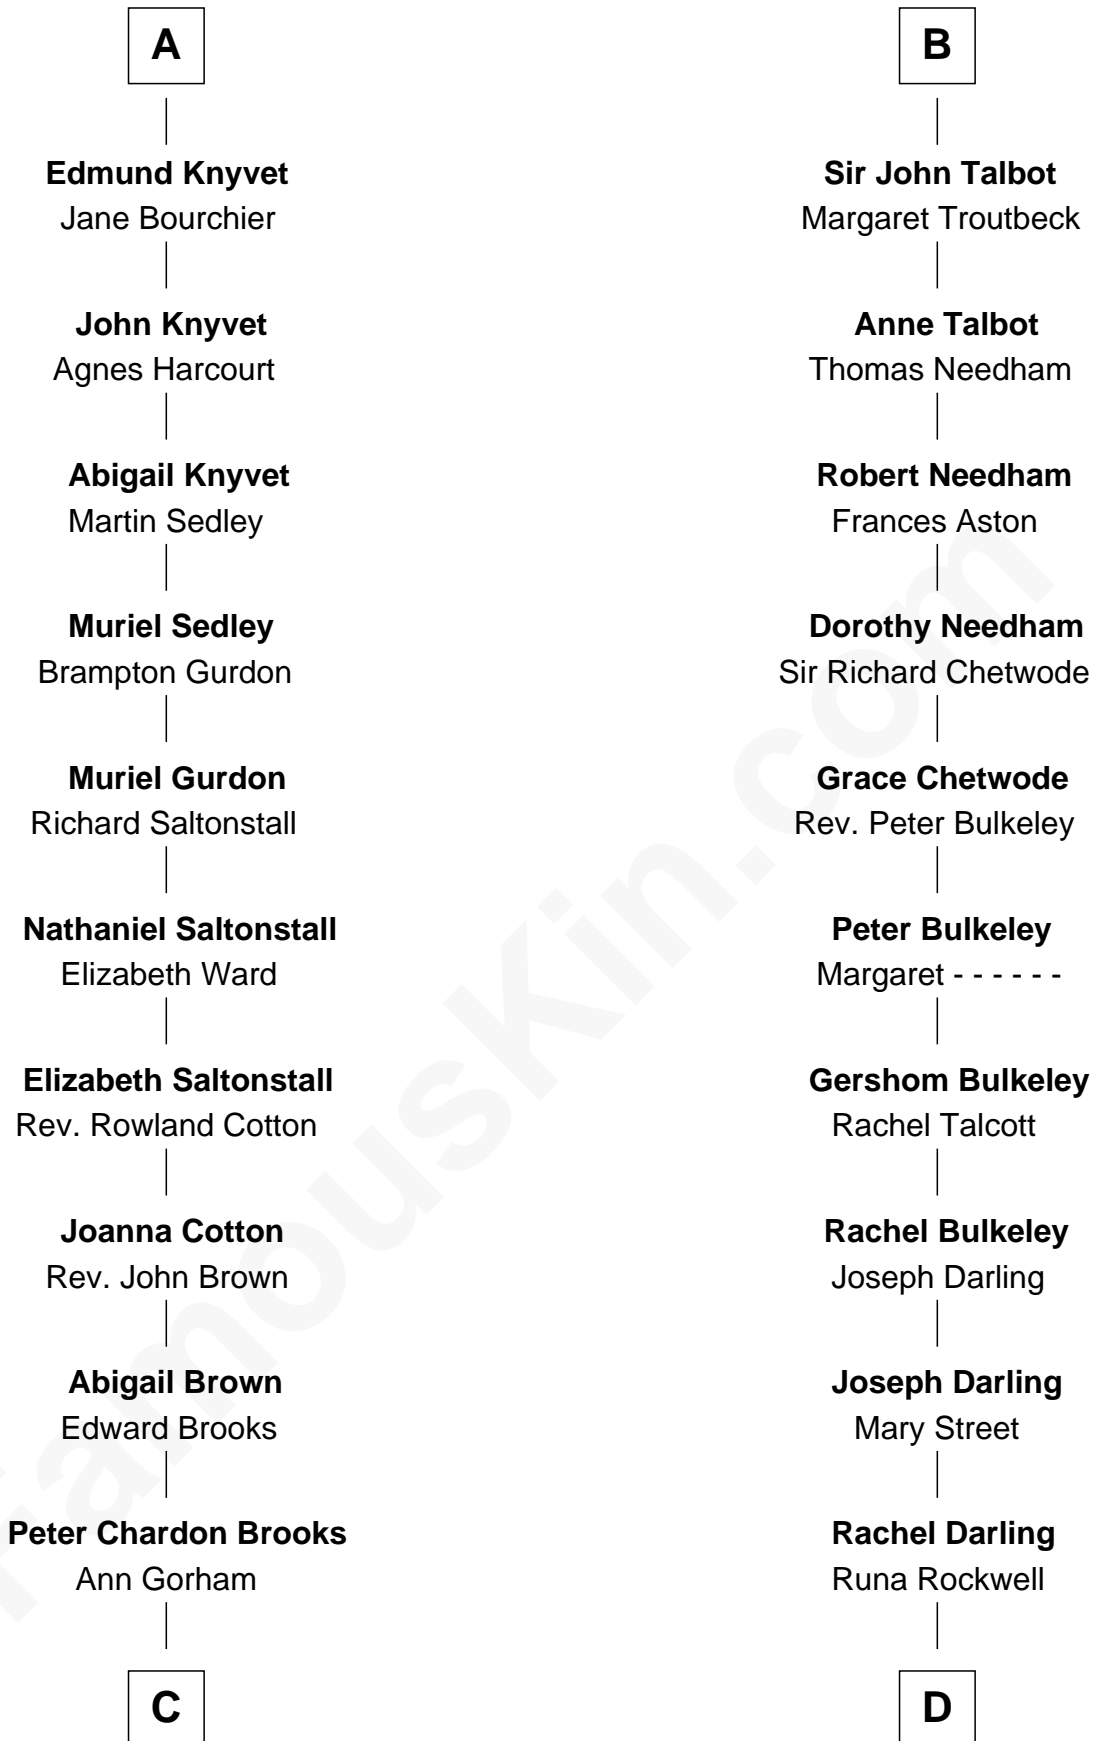

FamousKin.com Relationship Chart of

John Adams Morgan
1952 Olympic Sailing Gold Medalist

20th cousin 1 time removed of

Norman Rockwell
American Artist

Sir Robert de Ros
Isabel de Aubeney

C

Abigail Brown Brooks

Charles Francis Adams

John Quincy Adams

Frances Cadwallader Crowninshield

Charles Francis Adams

Frances Lovering

Catherine Frances Lovering Adams

Henry Sturgis Morgan

John Adams Morgan