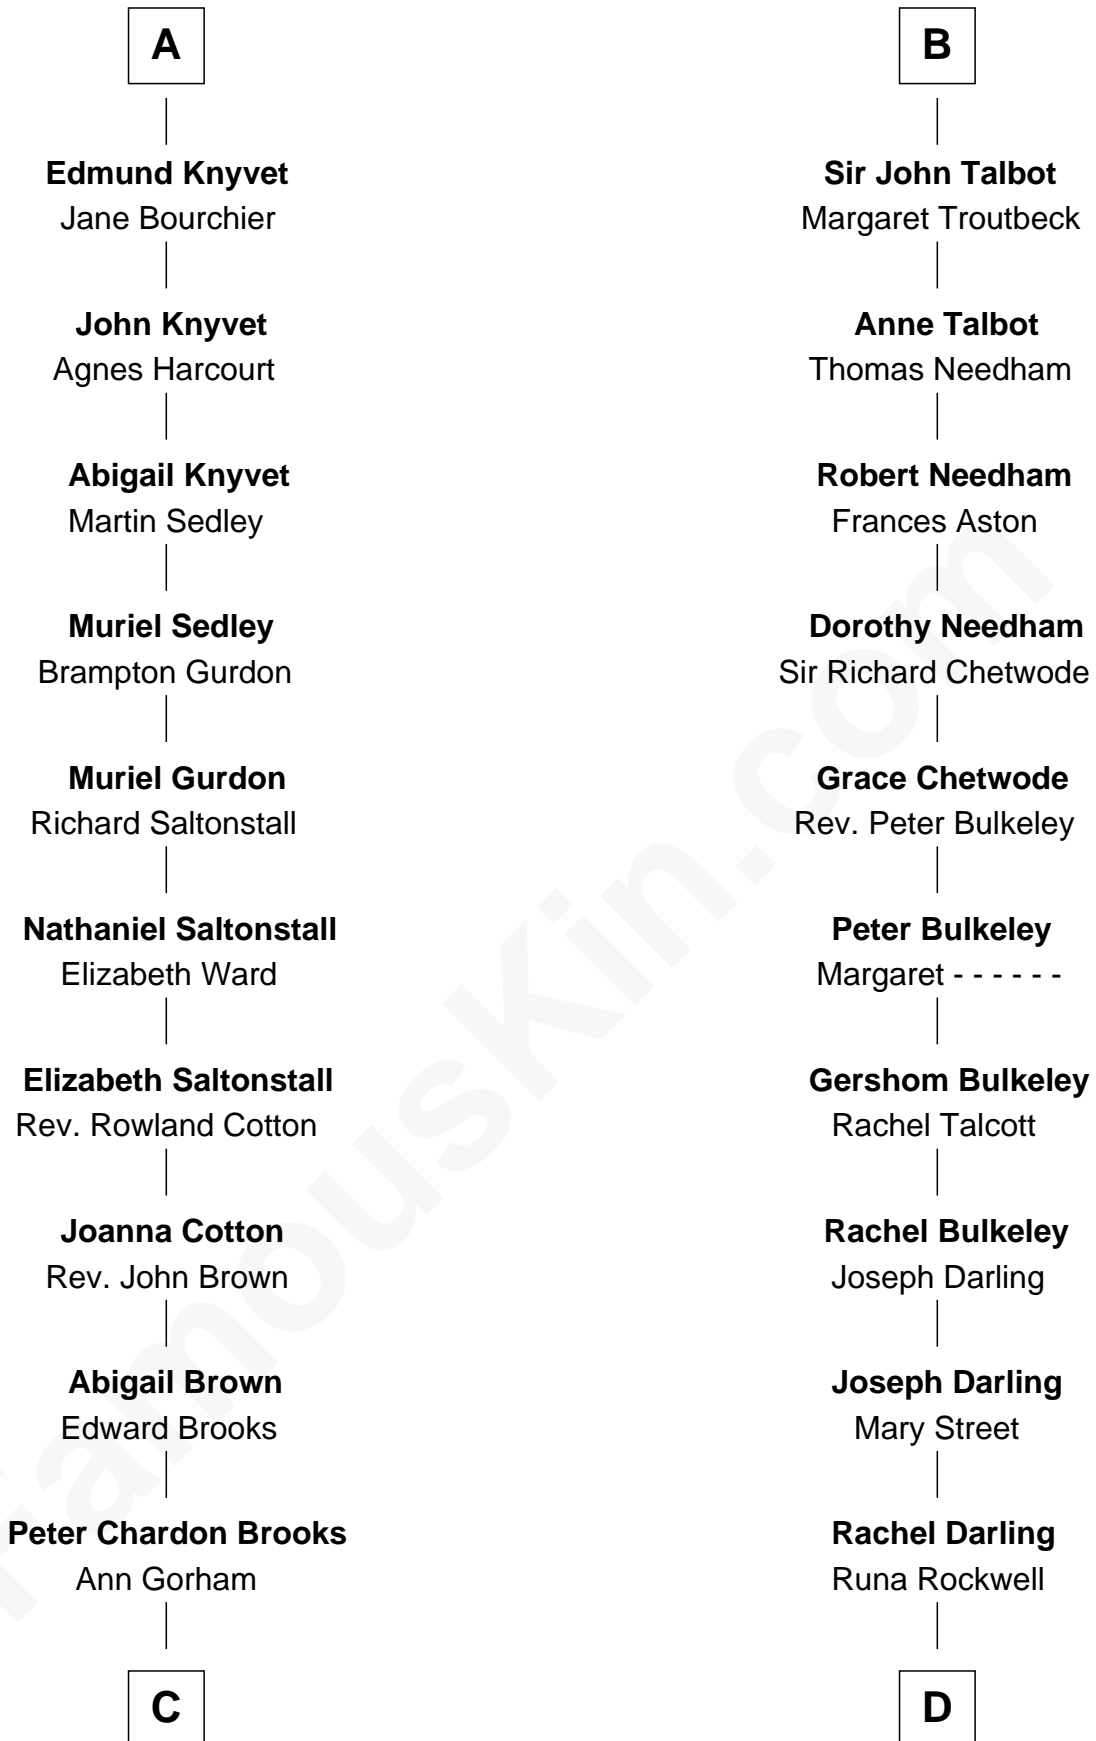

FamousKin.com Relationship Chart of

John Adams Morgan
1952 Olympic Sailing Gold Medalist

20th cousin 1 time removed of

Norman Rockwell
American Artist

John de Vaux

C

Abigail Brown Brooks
Charles Francis Adams

John Quincy Adams
Frances Cadwallader Crowninshield

Charles Francis Adams
Frances Lovering

Catherine Frances Lovering Adams
Henry Sturgis Morgan

John Adams Morgan
Olympic Gold Medalist

D

Samuel Darling Rockwell
Orilla Janes Sherman