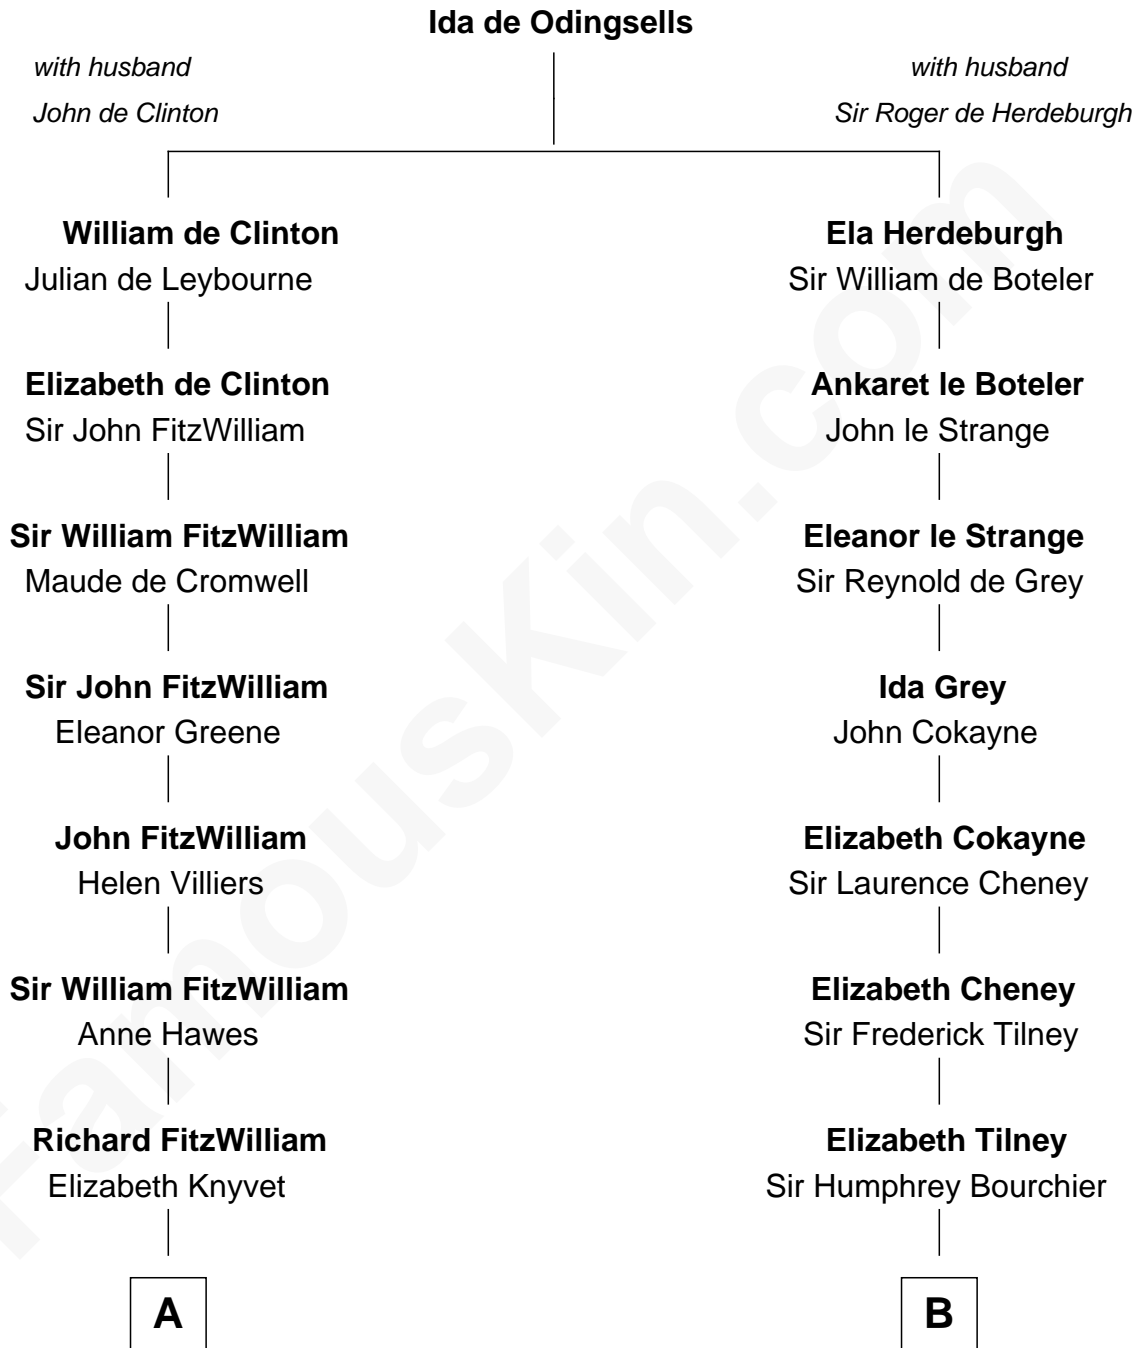

## Relationship Chart of

### John Adams Morgan

1952 Olympic Sailing Gold Medalist

20th cousin 1 time removed of

**Norman Rockwell**  
*American Artist*

**C**

**John Quincy Adams**

Frances Cadwallader Crowninshield

**Charles Francis Adams**