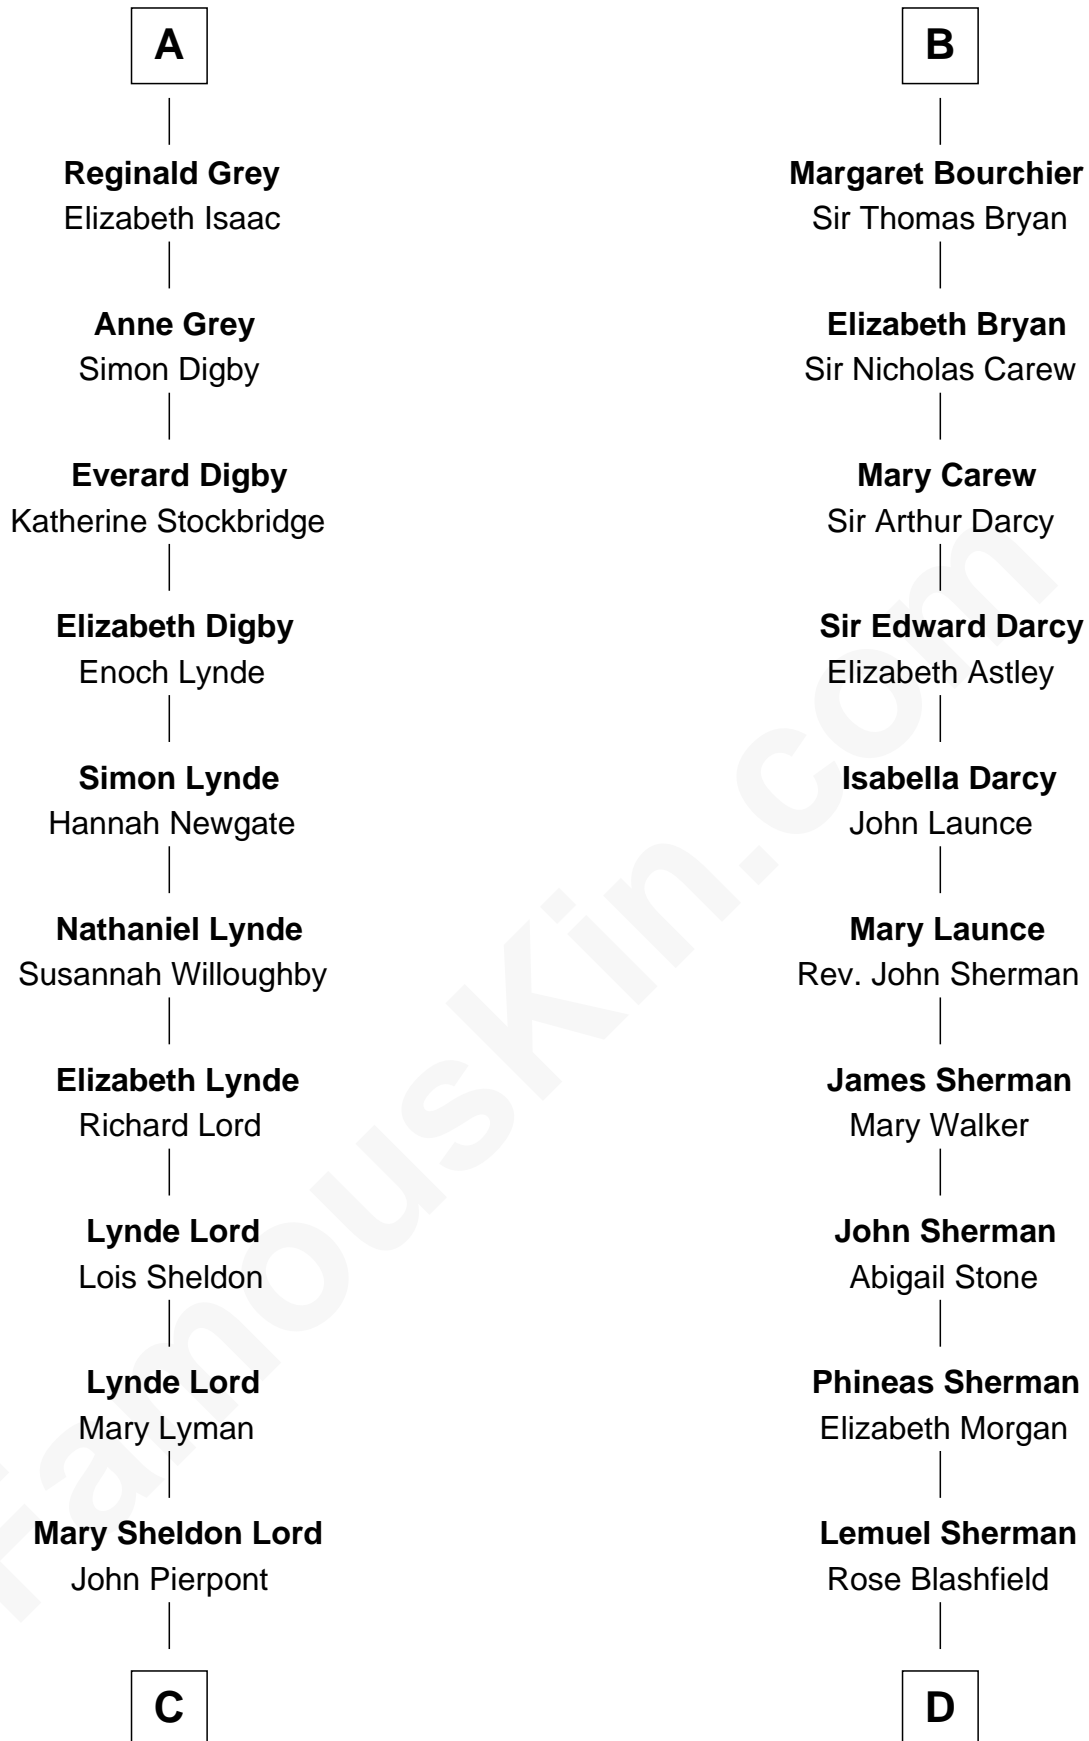

FamousKin.com Relationship Chart of

John Adams Morgan
1952 Olympic Sailing Gold Medalist

21st cousin of

Norman Rockwell
American Artist

Sir John de Verdun
Eleanor de Bohun

C

Juliet Pierpont
Junius Spencer Morgan

John Pierpont Morgan
Frances Louisa Tracy

John Pierpont Morgan
Jane Norton Grew

Henry Sturgis Morgan
Catherine Frances Lovering Adams

John Adams Morgan
Olympic Gold Medalist

D

Jacob Sherman
Cafira Janes

Orilla Janes Sherman
Samuel Darling Rockwell