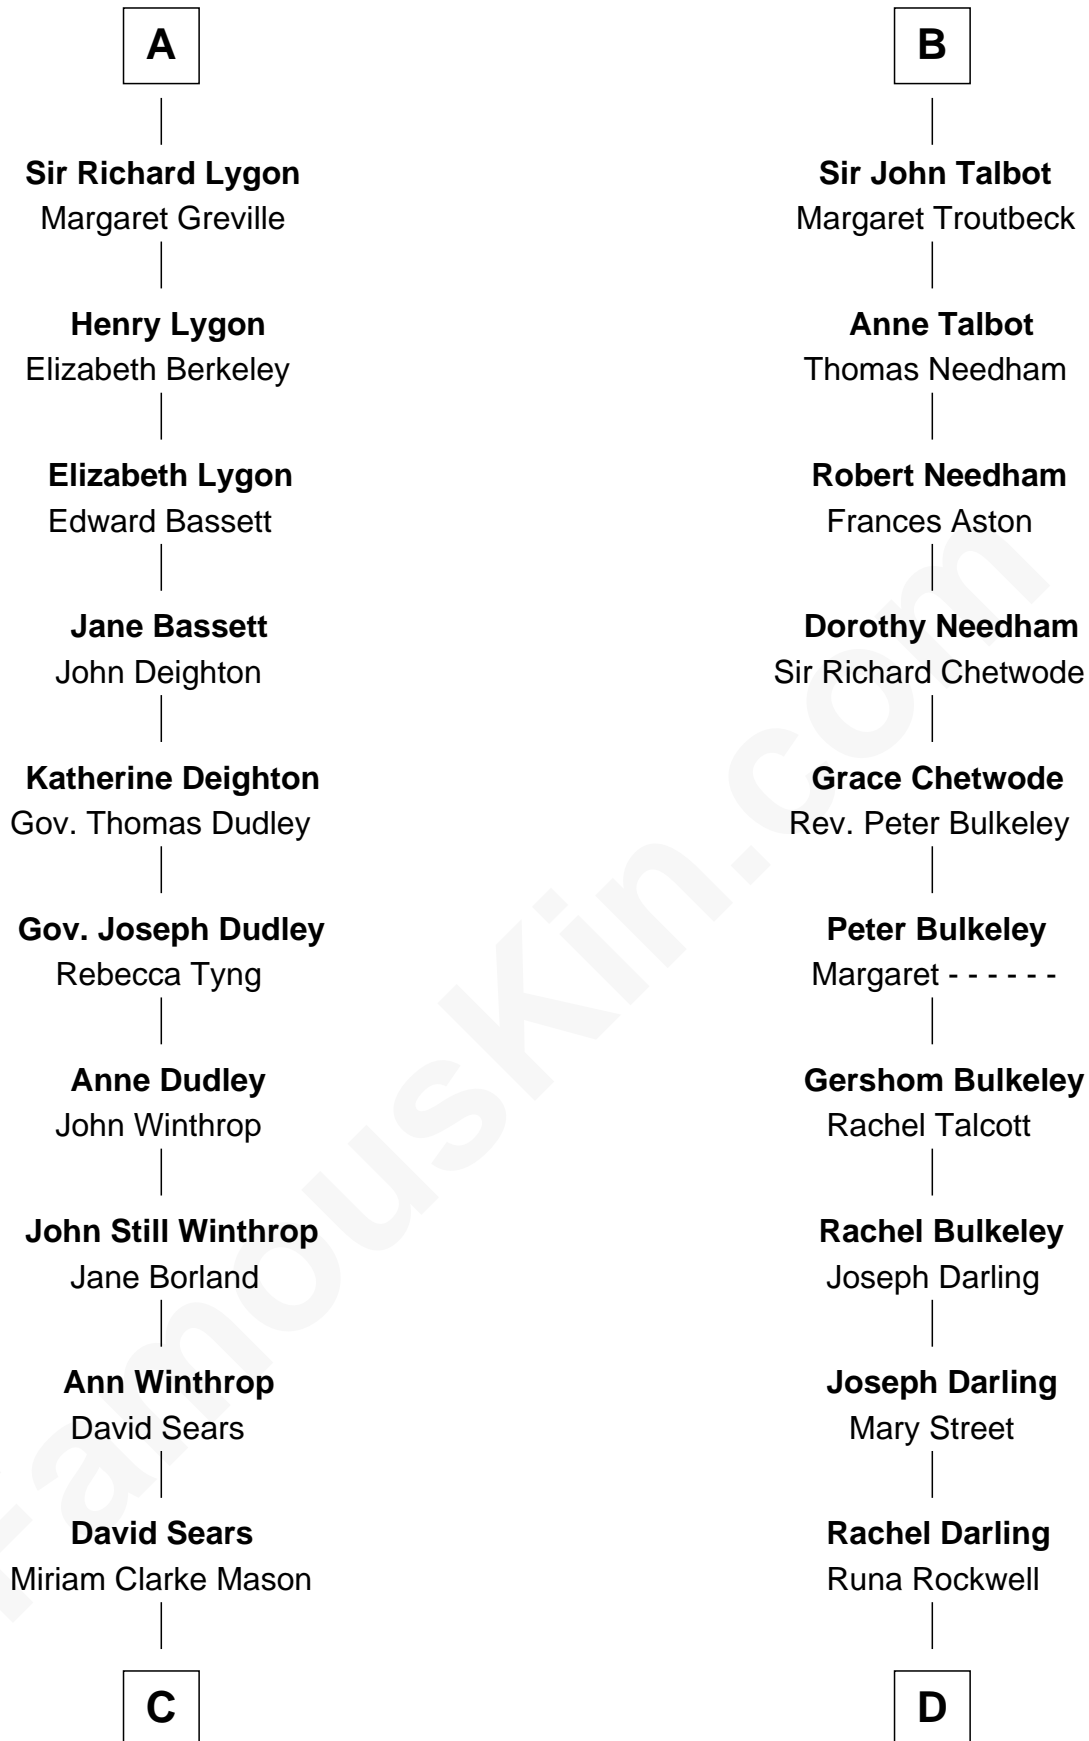

# FamousKin.com Relationship Chart of

**John Adams Morgan**  
1952 Olympic Sailing Gold Medalist

20th cousin 1 time removed of

**Norman Rockwell**  
American Artist

**C**

**Harriet Elizabeth Sears**  
George Casper Crowninshield

**Frances Cadwallader Crowninshield**  
John Quincy Adams

**Charles Francis Adams**  
Frances Lovering

**Catherine Frances Lovering Adams**  
Henry Sturgis Morgan

**John Adams Morgan**  
*Olympic Gold Medalist*

**D**

**Samuel Darling Rockwell**  
Orilla Janes Sherman

**John William Rockwell**  
Phebe Boyce Waring

**Jarvis Waring Rockwell**  
Anne Mary Hill

**Norman Rockwell**  
*American Artist*

FamousKin.com