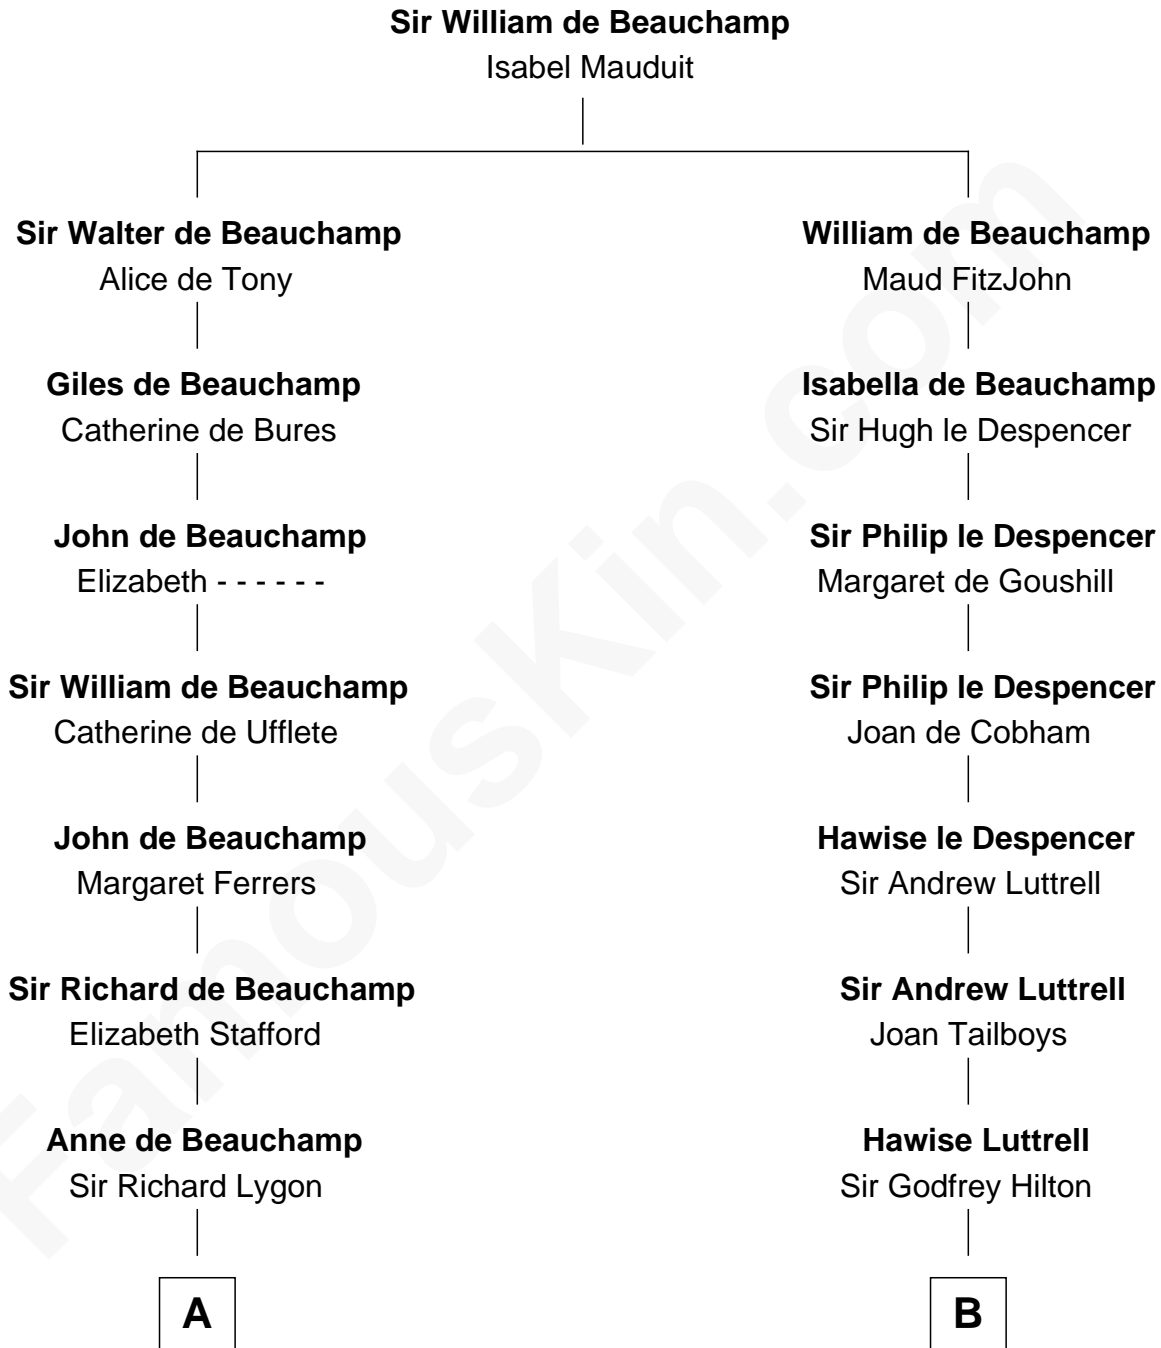

# FamousKin.com Relationship Chart of

**John Adams Morgan**  
1952 Olympic Sailing Gold Medalist

18th cousin 3 times removed of

**Nicholas Gilman**  
Signer of the U.S. Constitution

**C**

**Harriet Elizabeth Sears**  
George Casper Crowninshield

**Frances Cadwallader Crowninshield**  
John Quincy Adams

**Charles Francis Adams**  
Frances Lovering

**Catherine Frances Lovering Adams**  
Henry Sturgis Morgan

**John Adams Morgan**  
*Olympic Gold Medalist*

**D**

**Ann Taylor**  
Nicholas Gilman

**Nicholas Gilman**  
*Signer of the U.S. Constitution*

FamousKin.com