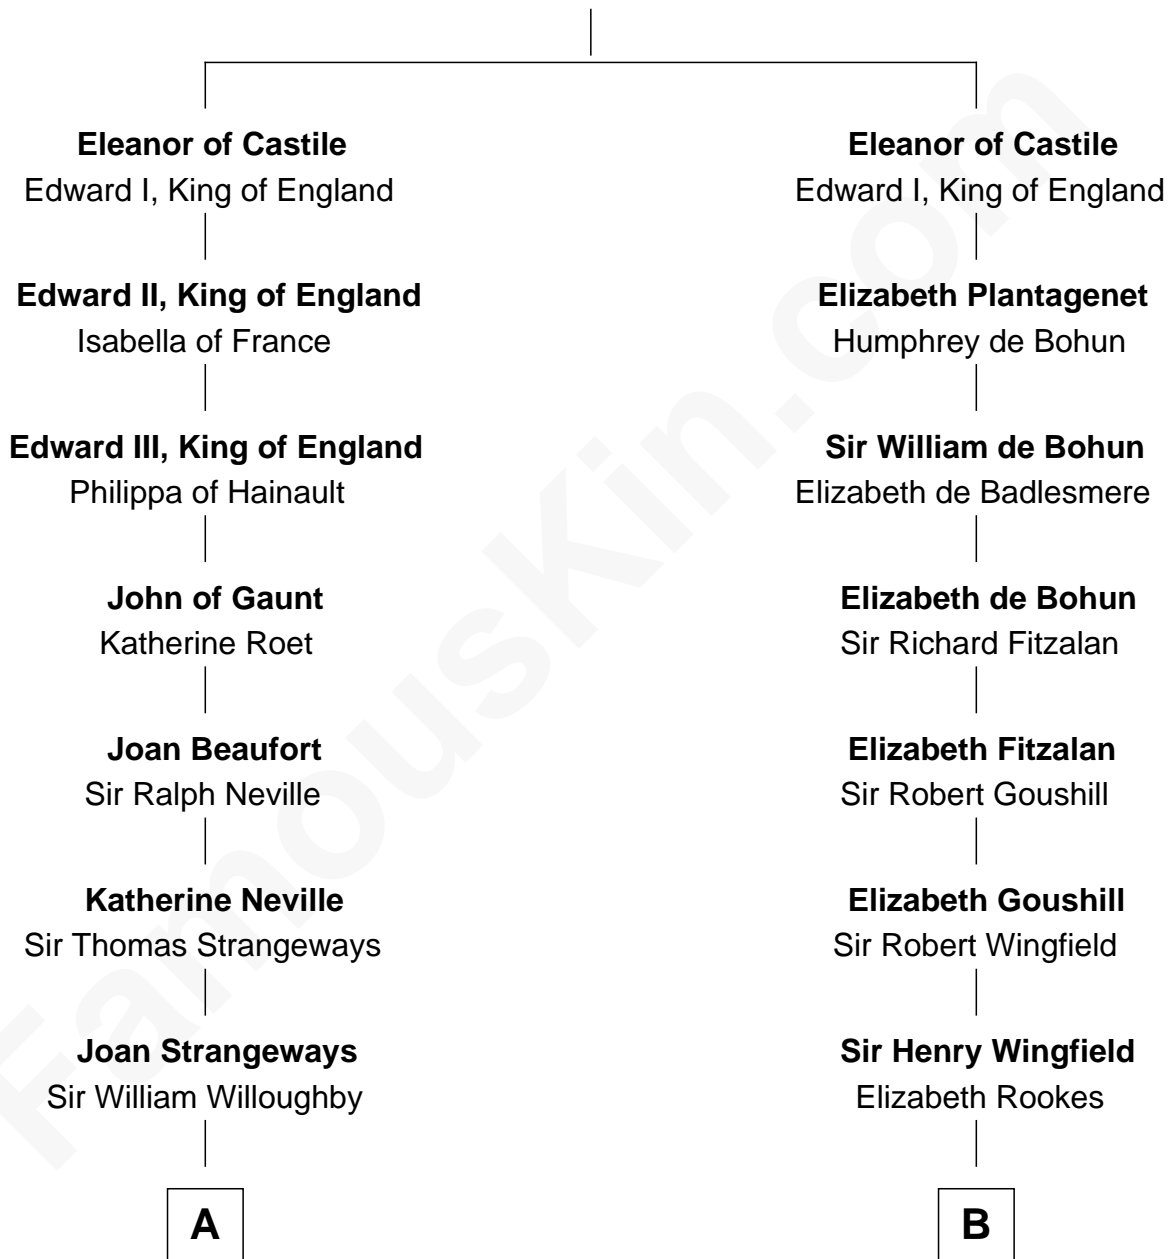

FamousKin.com

Relationship Chart of

John Adams Morgan
1952 Olympic Sailing Gold Medalist

21st cousin of

Valerie Bertinelli
Television Actress

Ferdinand III, King of Castile
Joanna of Ponthieu

C

Harriet Elizabeth Sears
George Casper Crowninshield

Frances Cadwallader Crowninshield
John Quincy Adams

Charles Francis Adams
Frances Lovering

Catherine Frances Lovering Adams
Henry Sturgis Morgan

John Adams Morgan
Olympic Gold Medalist

D

Mary Emma Bishop
Jacob G. Gooden