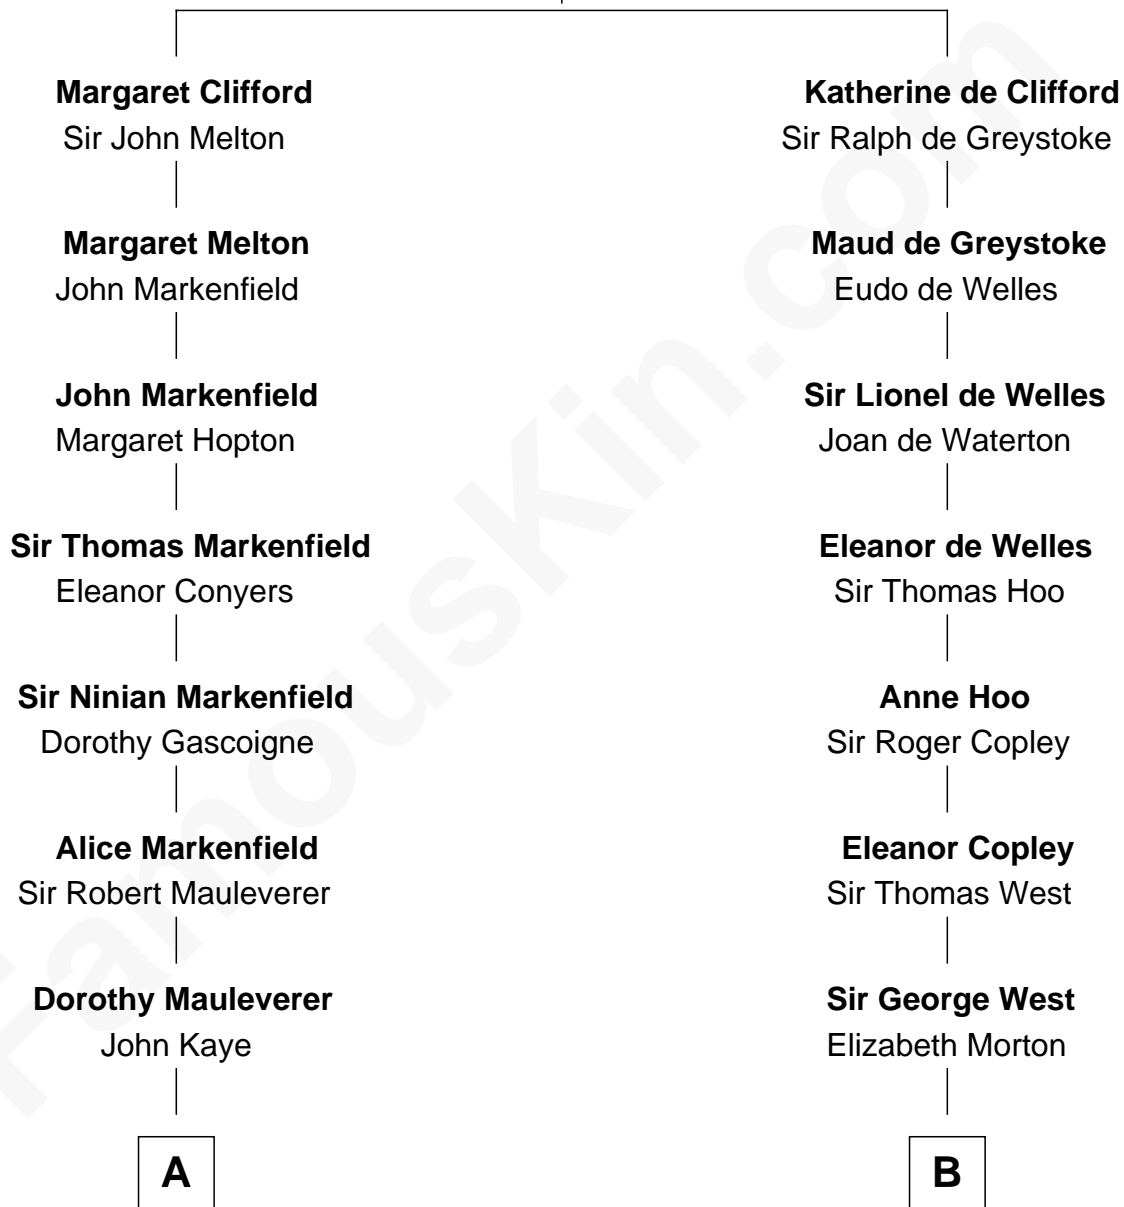

## Relationship Chart of

**John Adams Morgan**  
1952 Olympic Sailing Gold Medalist

19th cousin of

**Liz Claiborne**

*Fashion Designer and Founder of Liz Claiborne Inc.*

**Sir Roger de Clifford**  
Maud de Beauchamp

**C**

**Charles Francis Adams**

Frances Lovering

**Catherine Frances Lovering Adams**

Henry Sturgis Morgan

**John Adams Morgan**

*Olympic Gold Medalist*

**D**