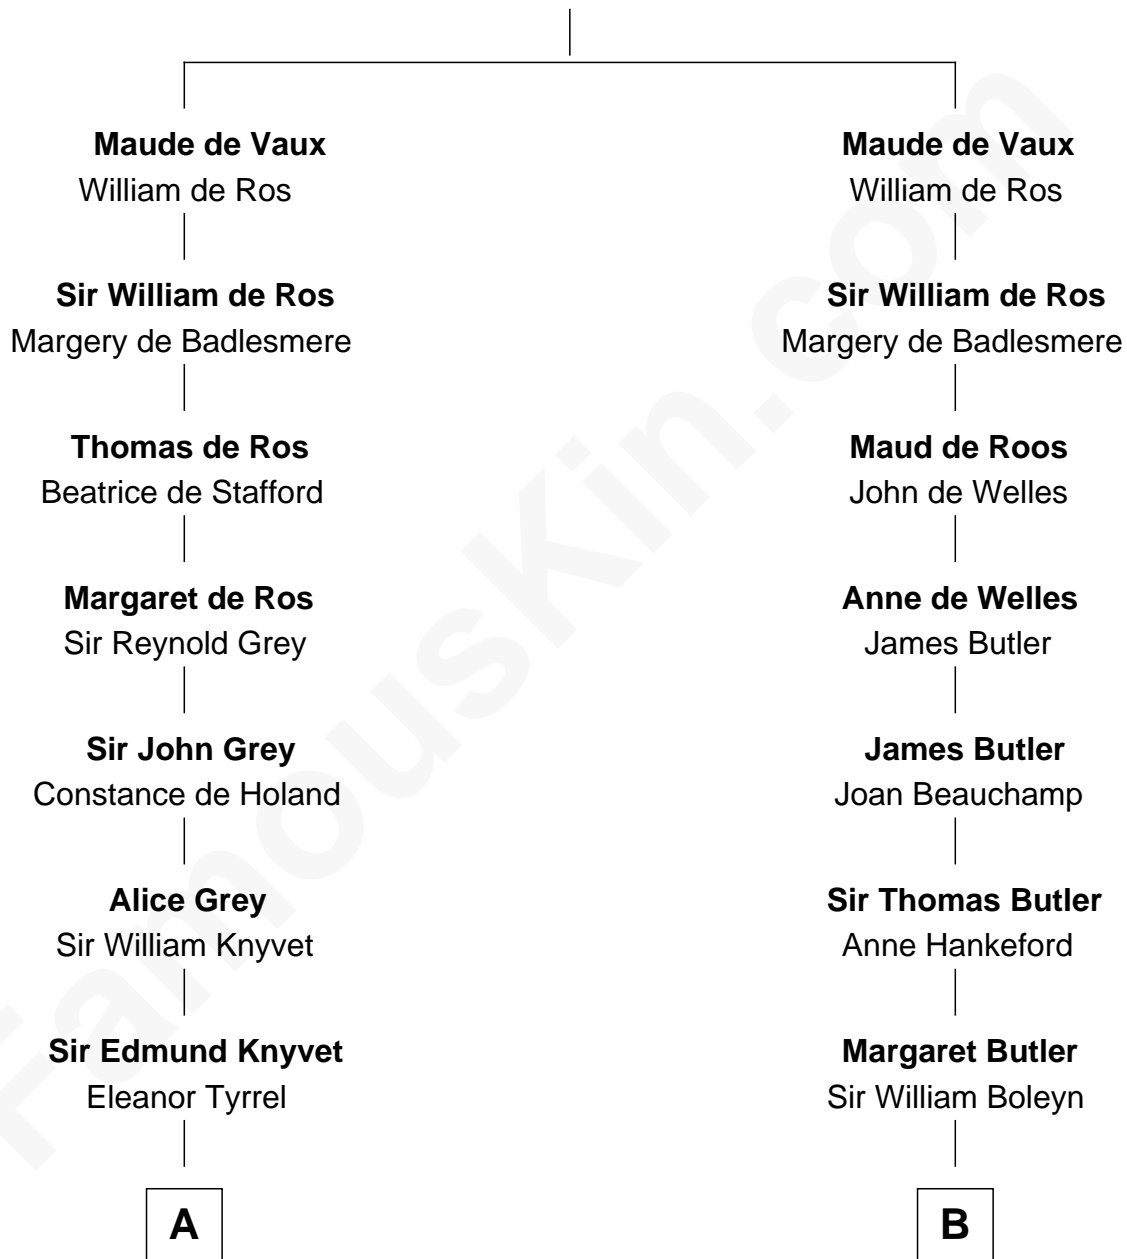

FamousKin.com Relationship Chart of

John Adams Morgan
1952 Olympic Sailing Gold Medalist

21st cousin of

Liz Claiborne

Fashion Designer and Founder of Liz Claiborne Inc.

John de Vaux

C

Abigail Brown Brooks
Charles Francis Adams

John Quincy Adams
Frances Cadwallader Crowninshield

Charles Francis Adams
Frances Lovering

Catherine Frances Lovering Adams
Henry Sturgis Morgan

John Adams Morgan
Olympic Gold Medalist

D

William Charles Cole Claiborne
Clarisse Duralde