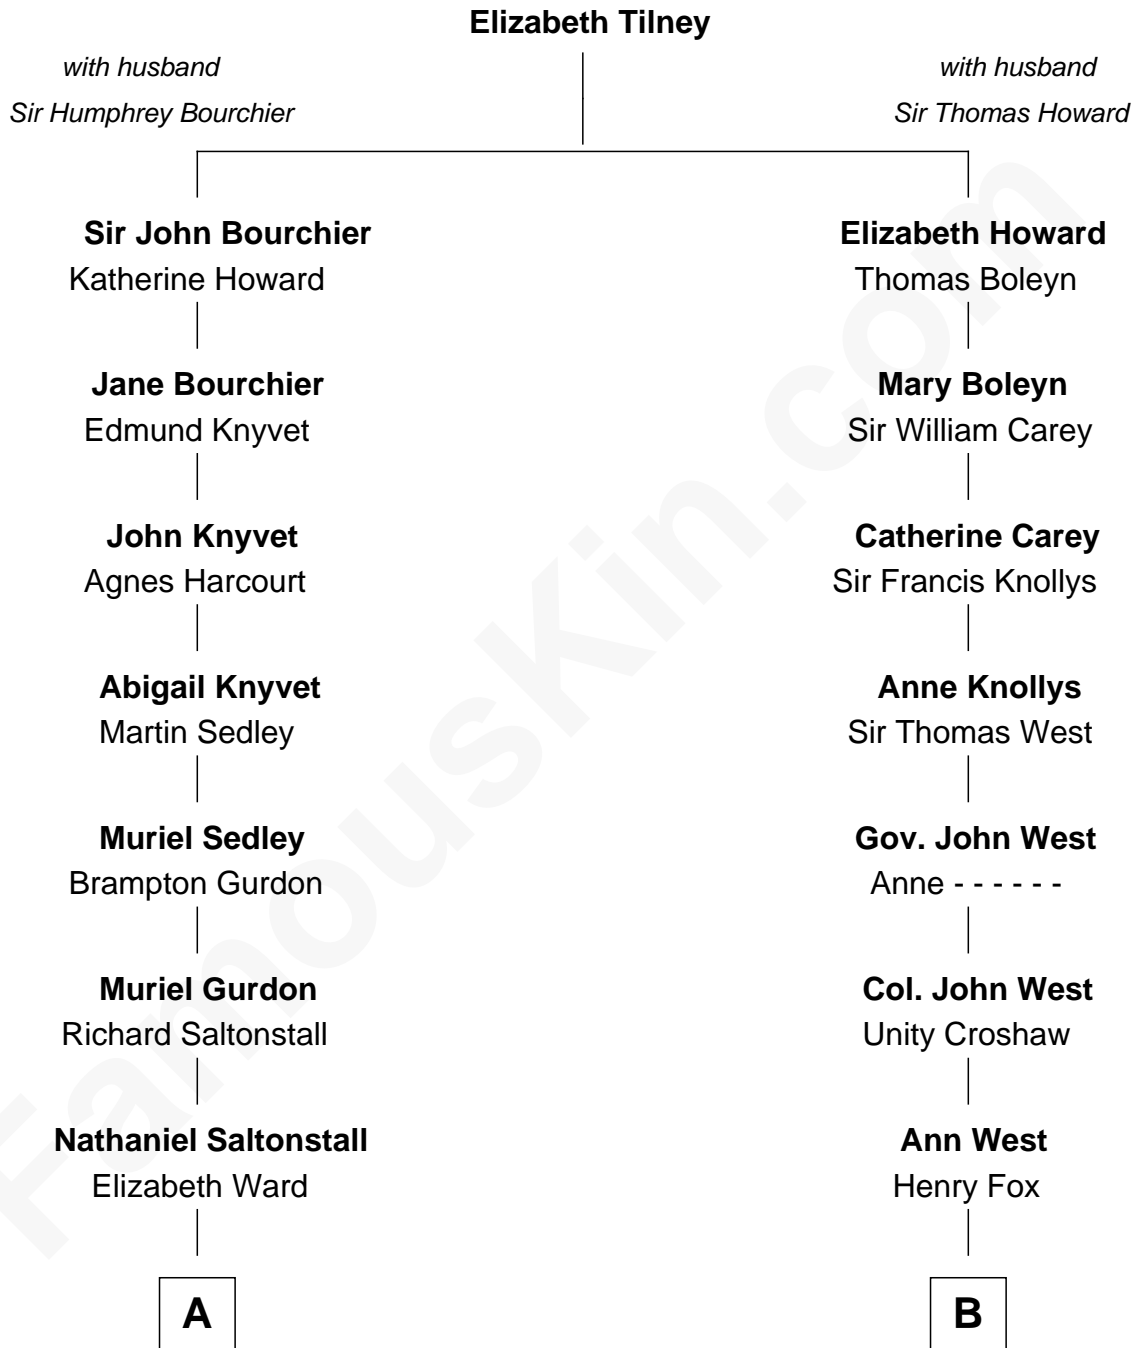

# FamousKin.com Relationship Chart of

**John Adams Morgan**  
1952 Olympic Sailing Gold Medalist

14th cousin 1 time removed of

**Liz Claiborne**

*Fashion Designer and Founder of Liz Claiborne Inc.*

**A**

**Elizabeth Saltonstall**  
Rev. Rowland Cotton

**Joanna Cotton**  
Rev. John Brown

**Abigail Brown**  
Edward Brooks

**Peter Chardon Brooks**  
Ann Gorham

**Abigail Brown Brooks**  
Charles Francis Adams

**John Quincy Adams**  
Frances Cadwallader Crowninshield