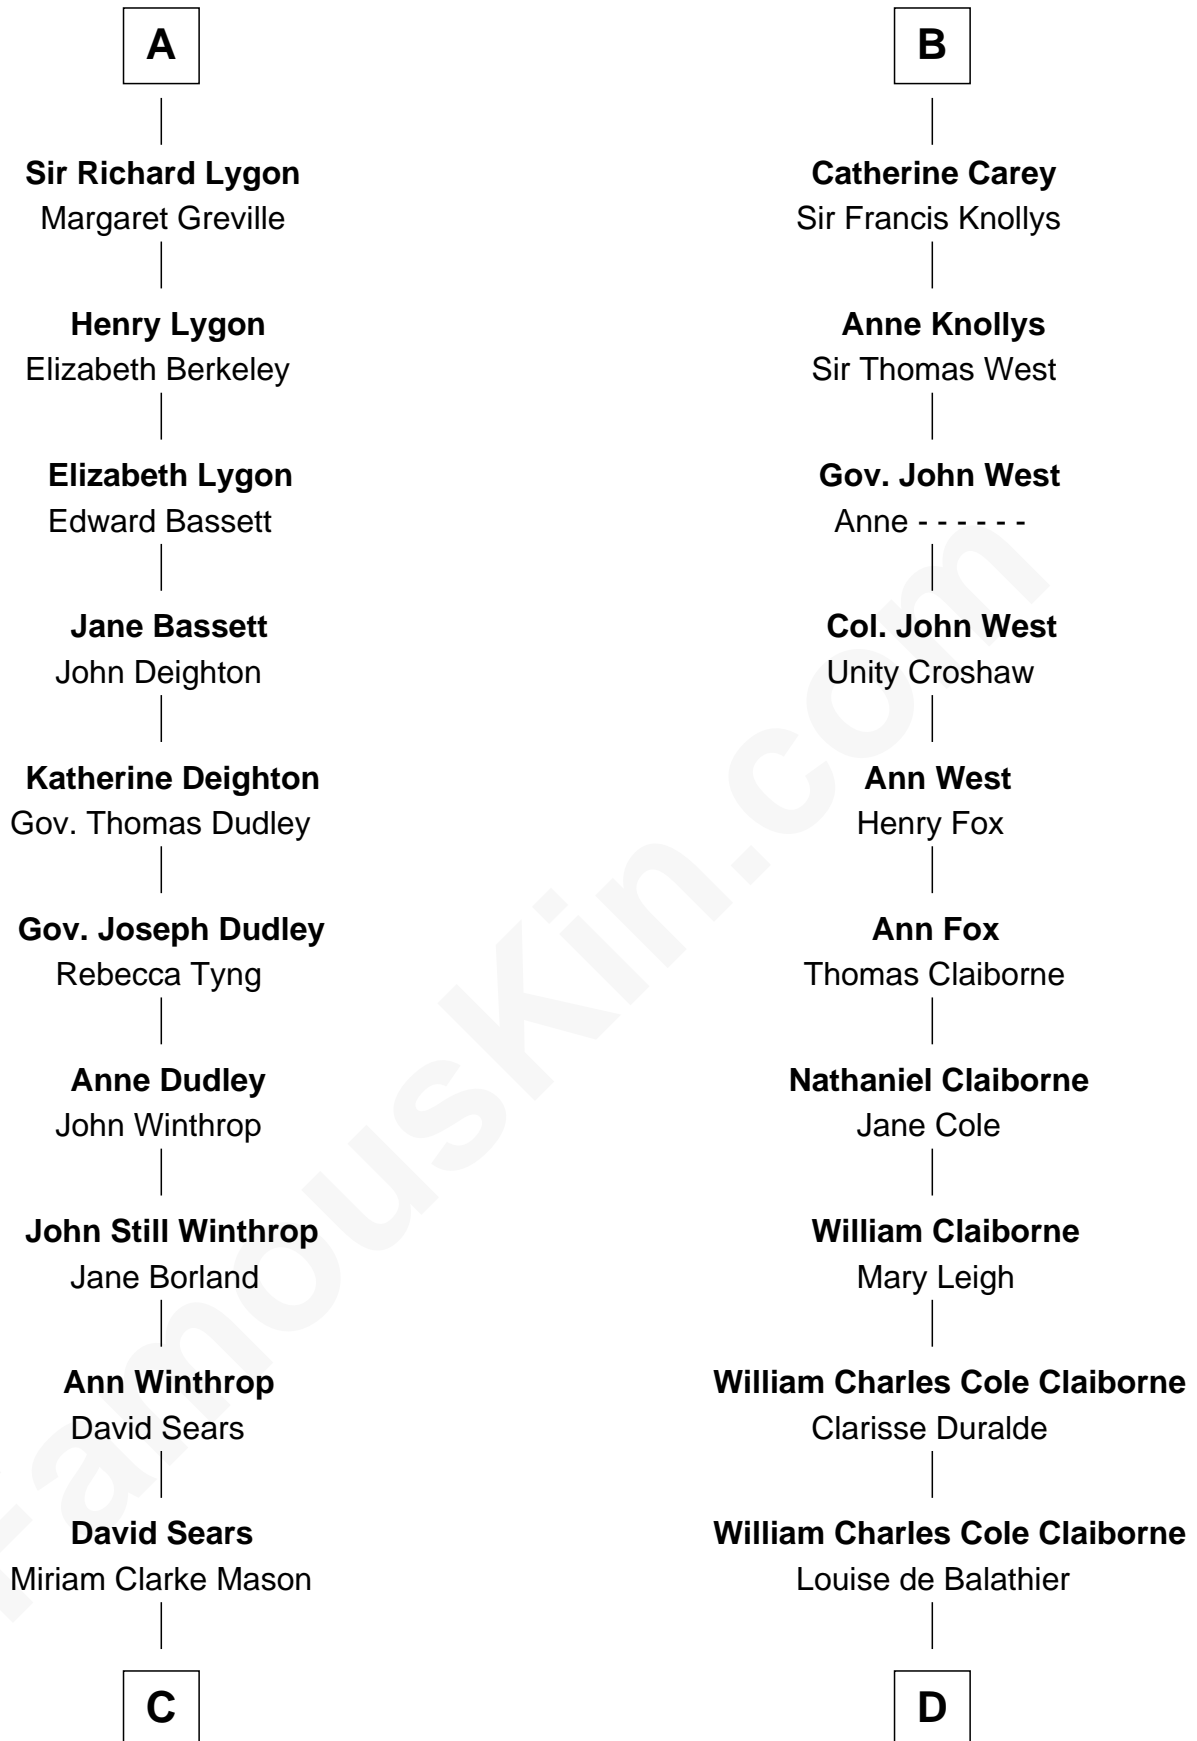

FamousKin.com Relationship Chart of

John Adams Morgan
1952 Olympic Sailing Gold Medalist

19th cousin 2 times removed of

Liz Claiborne

Fashion Designer and Founder of Liz Claiborne Inc.

C

Harriet Elizabeth Sears
George Casper Crowninshield

Frances Cadwallader Crowninshield
John Quincy Adams

Charles Francis Adams
Frances Lovering

Catherine Frances Lovering Adams
Henry Sturgis Morgan

John Adams Morgan
Olympic Gold Medalist

D

Fernand Claiborne
Marie Louise Villeré