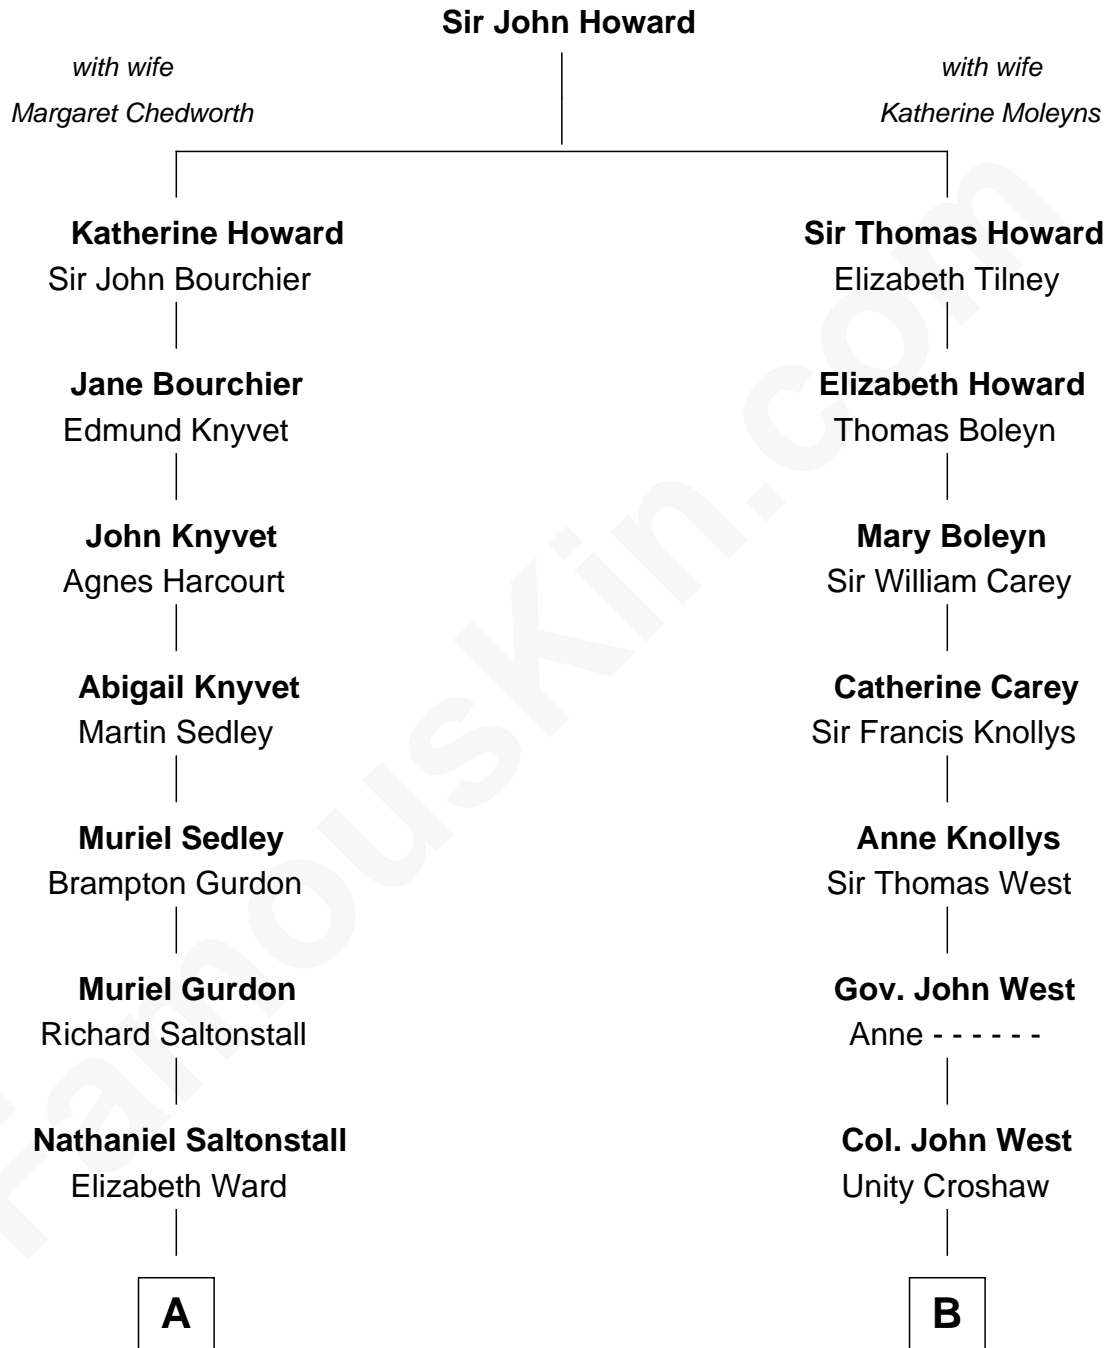

## Relationship Chart of

### John Adams Morgan

1952 Olympic Sailing Gold Medalist

15th cousin of

**Liz Claiborne**

*Fashion Designer and Founder of Liz Claiborne Inc.*

**A**

**Elizabeth Saltonstall**  
Rev. Rowland Cotton

**Joanna Cotton**  
Rev. John Brown

**Abigail Brown**  
Edward Brooks

**Peter Chardon Brooks**  
Ann Gorham

**Abigail Brown Brooks**  
Charles Francis Adams

**John Quincy Adams**  
Frances Cadwallader Crowninshield

**Charles Francis Adams**  
Frances Lovering