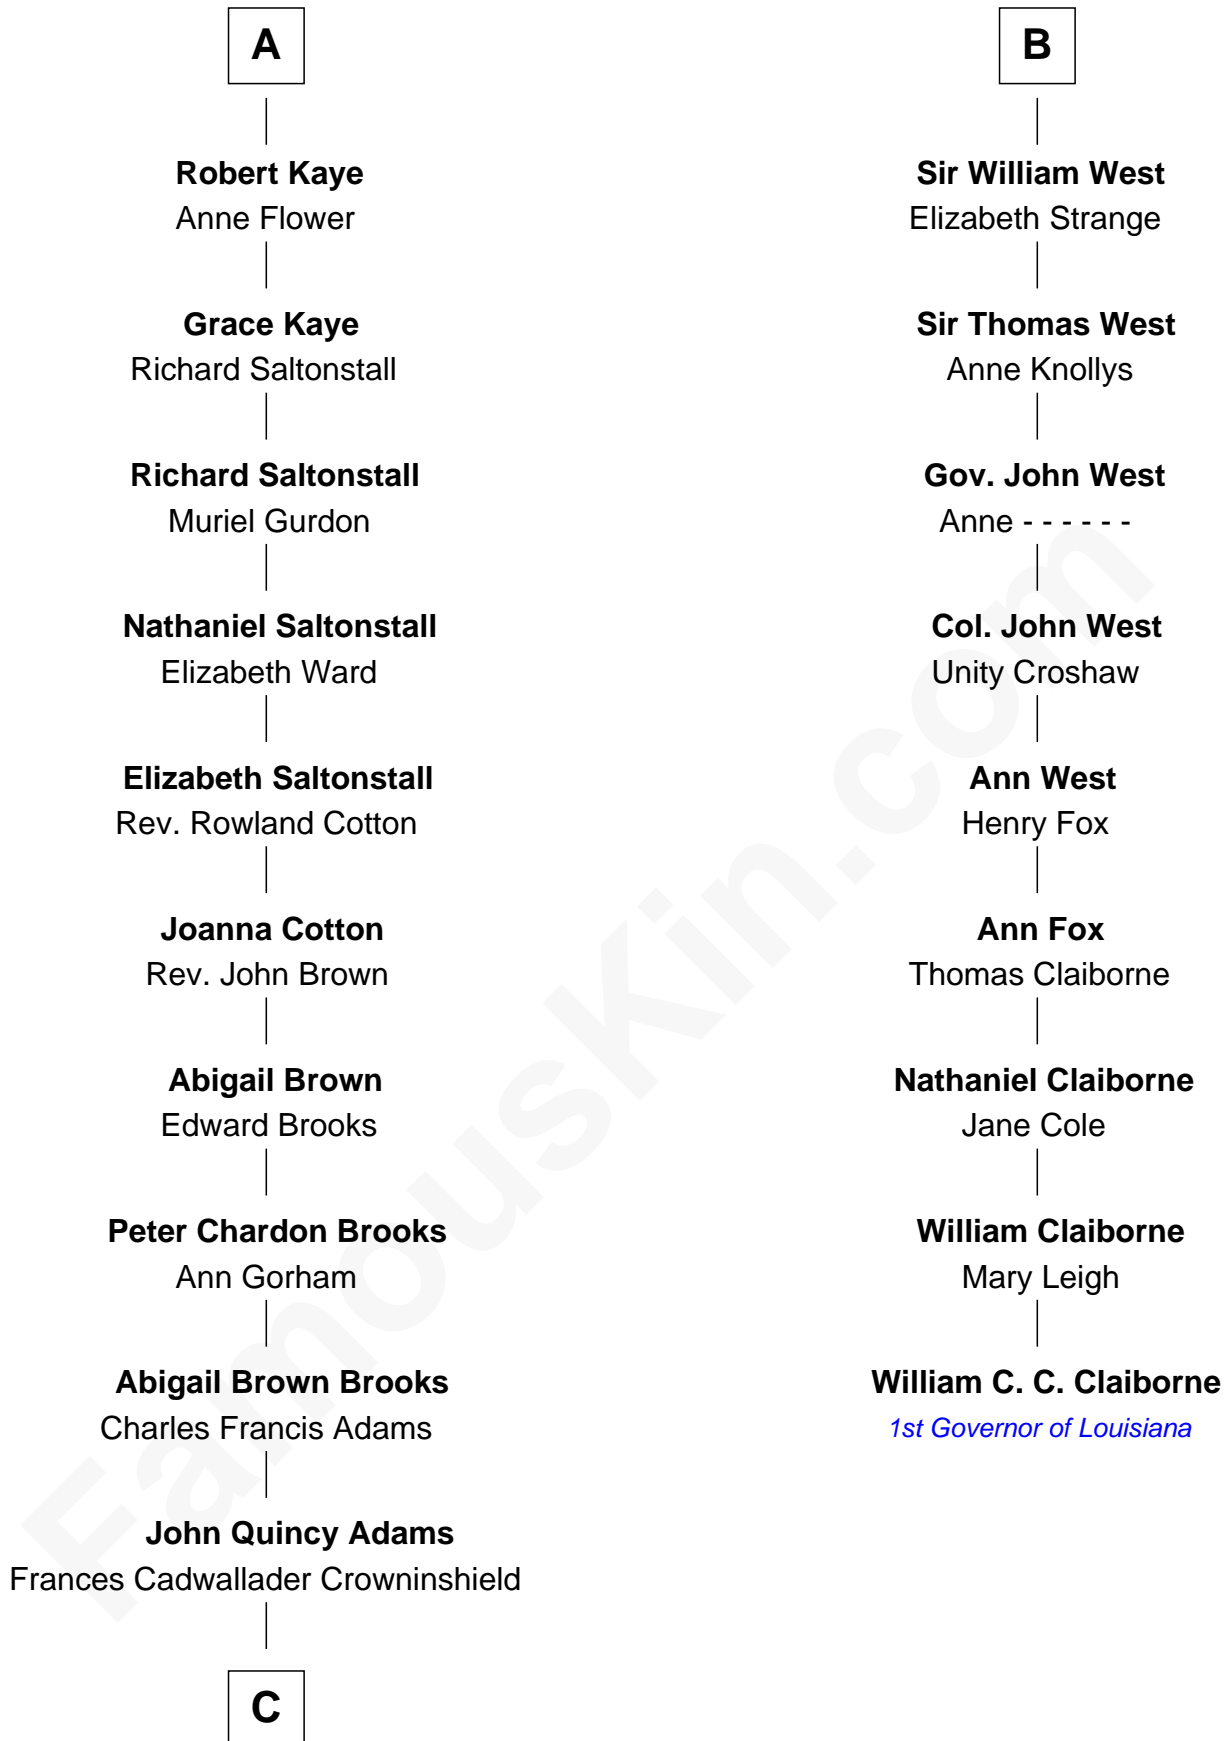

FamousKin.com Relationship Chart of

John Adams Morgan
1952 Olympic Sailing Gold Medalist

15th cousin 4 times removed of

William C. C. Claiborne
1st Governor of Louisiana

Sir Roger de Clifford
Maud de Beauchamp

C

—
Charles Francis Adams

Frances Lovering

—
Catherine Frances Lovering Adams

Henry Sturgis Morgan

—
John Adams Morgan

Olympic Gold Medalist

FamousKin.com