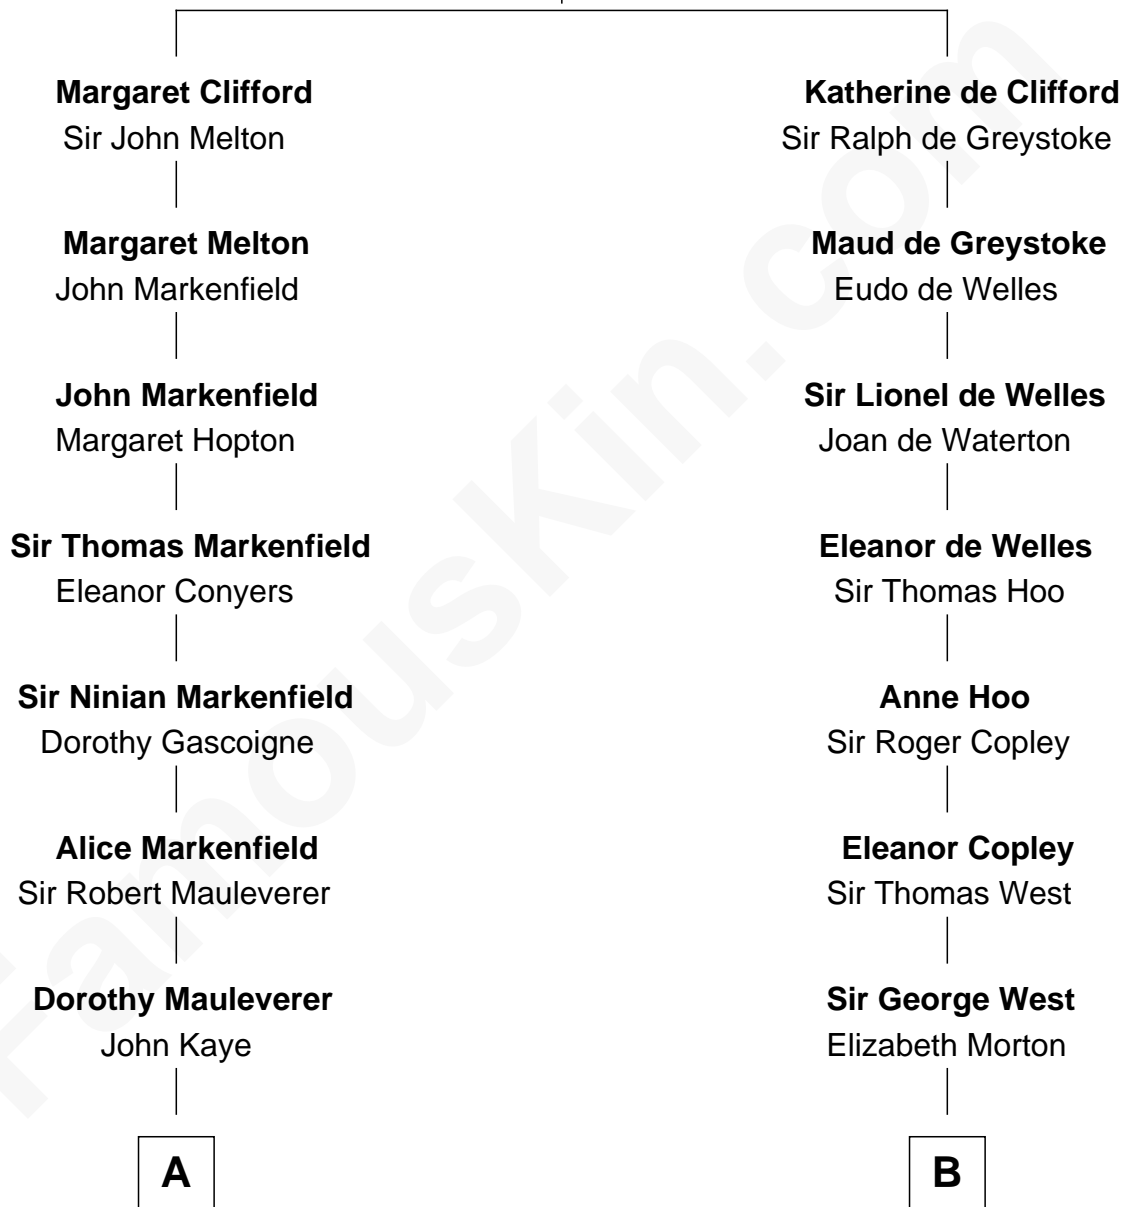

FamousKin.com Relationship Chart of

John Adams Morgan
1952 Olympic Sailing Gold Medalist

15th cousin 4 times removed of

William C. C. Claiborne
1st Governor of Louisiana

Sir Roger de Clifford
Maud de Beauchamp

C

—
Charles Francis Adams

Frances Lovering

—
Catherine Frances Lovering Adams

Henry Sturgis Morgan

—
John Adams Morgan

Olympic Gold Medalist

FamousKin.com