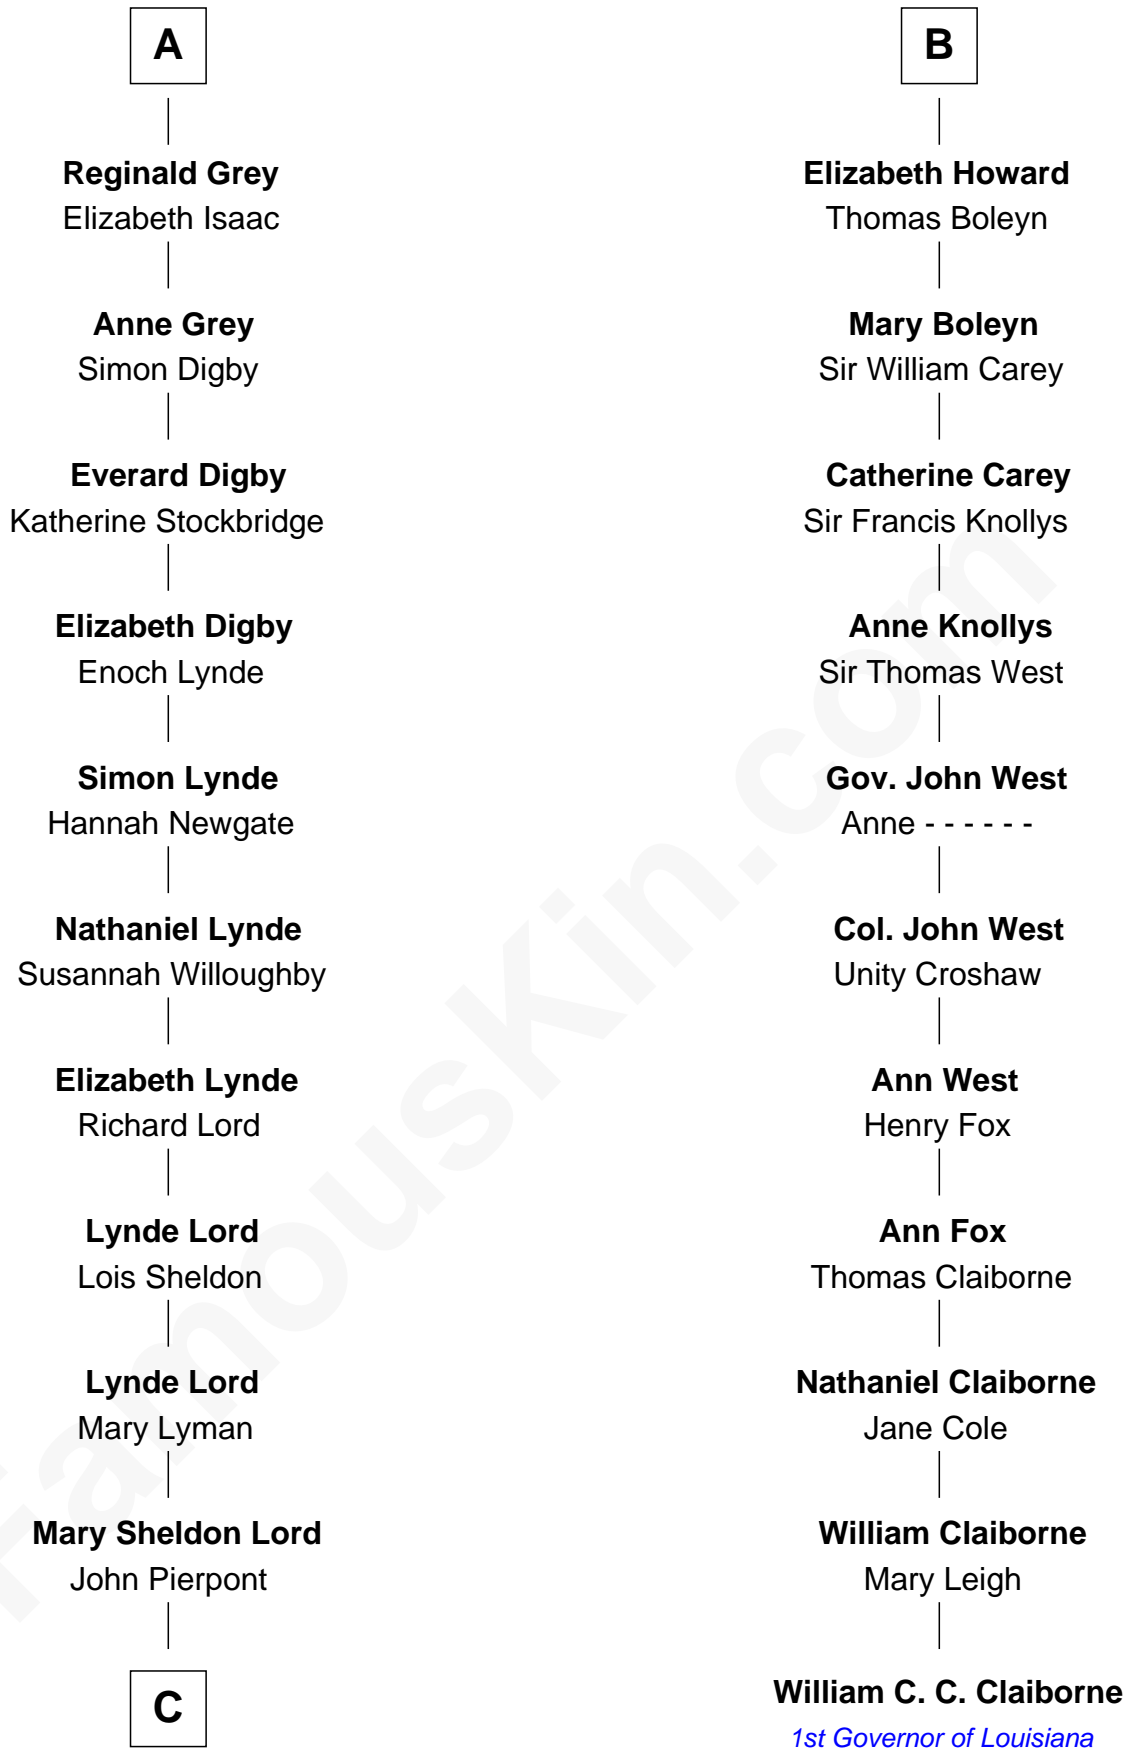

# FamousKin.com Relationship Chart of

**John Adams Morgan**  
1952 Olympic Sailing Gold Medalist

17th cousin 4 times removed of

**William C. C. Claiborne**  
1st Governor of Louisiana

**C**

Juliet Pierpont

Junius Spencer Morgan

John Pierpont Morgan

Frances Louisa Tracy

John Pierpont Morgan

Jane Norton Grew

Henry Sturgis Morgan

Catherine Frances Lovering Adams

John Adams Morgan