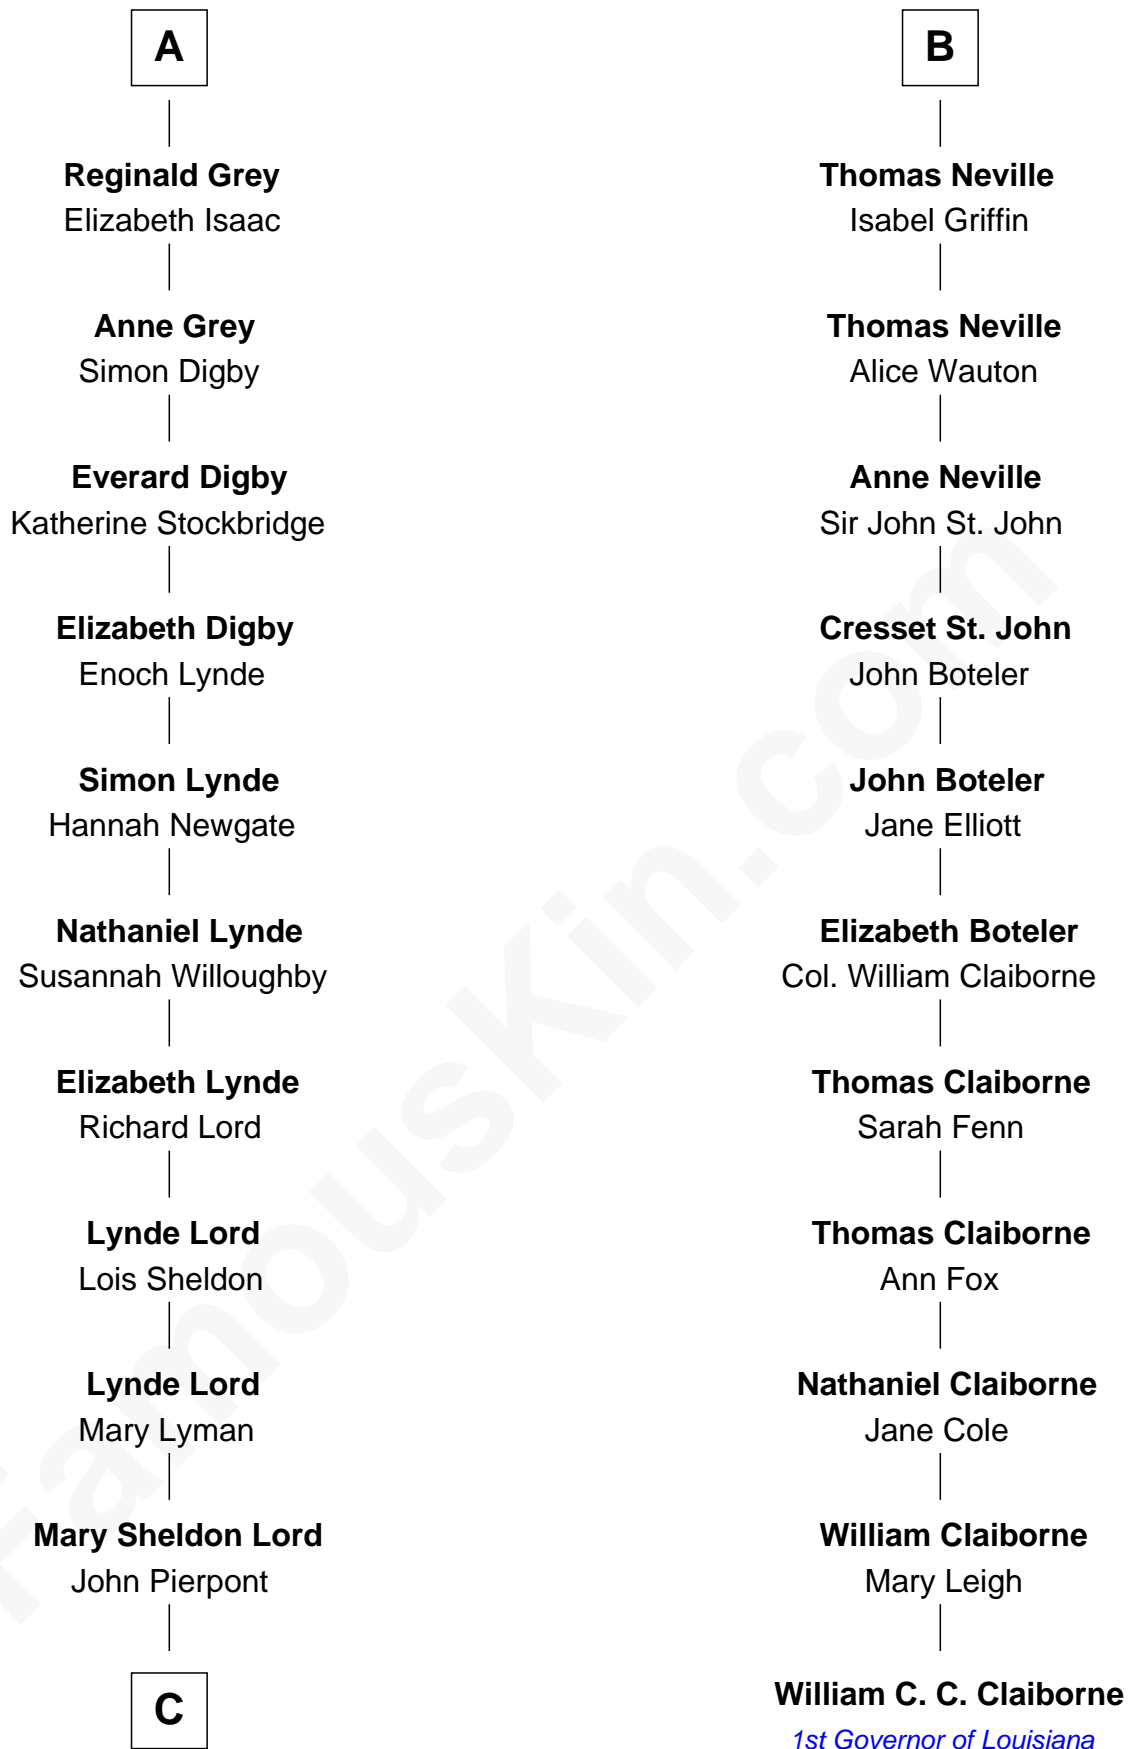

FamousKin.com Relationship Chart of

John Adams Morgan
1952 Olympic Sailing Gold Medalist

17th cousin 4 times removed of

William C. C. Claiborne
1st Governor of Louisiana

Sir Roger de Herdeburgh
Ida de Odingsells

Ela Herdeburgh
Sir William de Boteler

Ankaret le Boteler
John le Strange

Eleanor le Strange
Sir Reynold de Grey

Sir Reynold Grey
Joan Astley

John Grey
Elizabeth - - - - -

Reginald Grey
Beatrice - - - - -

Thomas Grey
Bennett Launcelyn

A

Ela Herdeburgh
Sir William de Boteler

Alice de Boteler
Sir Nicholas Longford

Sir Nicholas Longford
Alice Diencourt

Sir Nicholas Longford
Margery Solney

Alice Longford
Sir Robert Neville

Thomas Neville
Elizabeth Babington

William Neville
Katherine Palmer

B

C

Juliet Pierpont

Junius Spencer Morgan

John Pierpont Morgan

Frances Louisa Tracy

John Pierpont Morgan