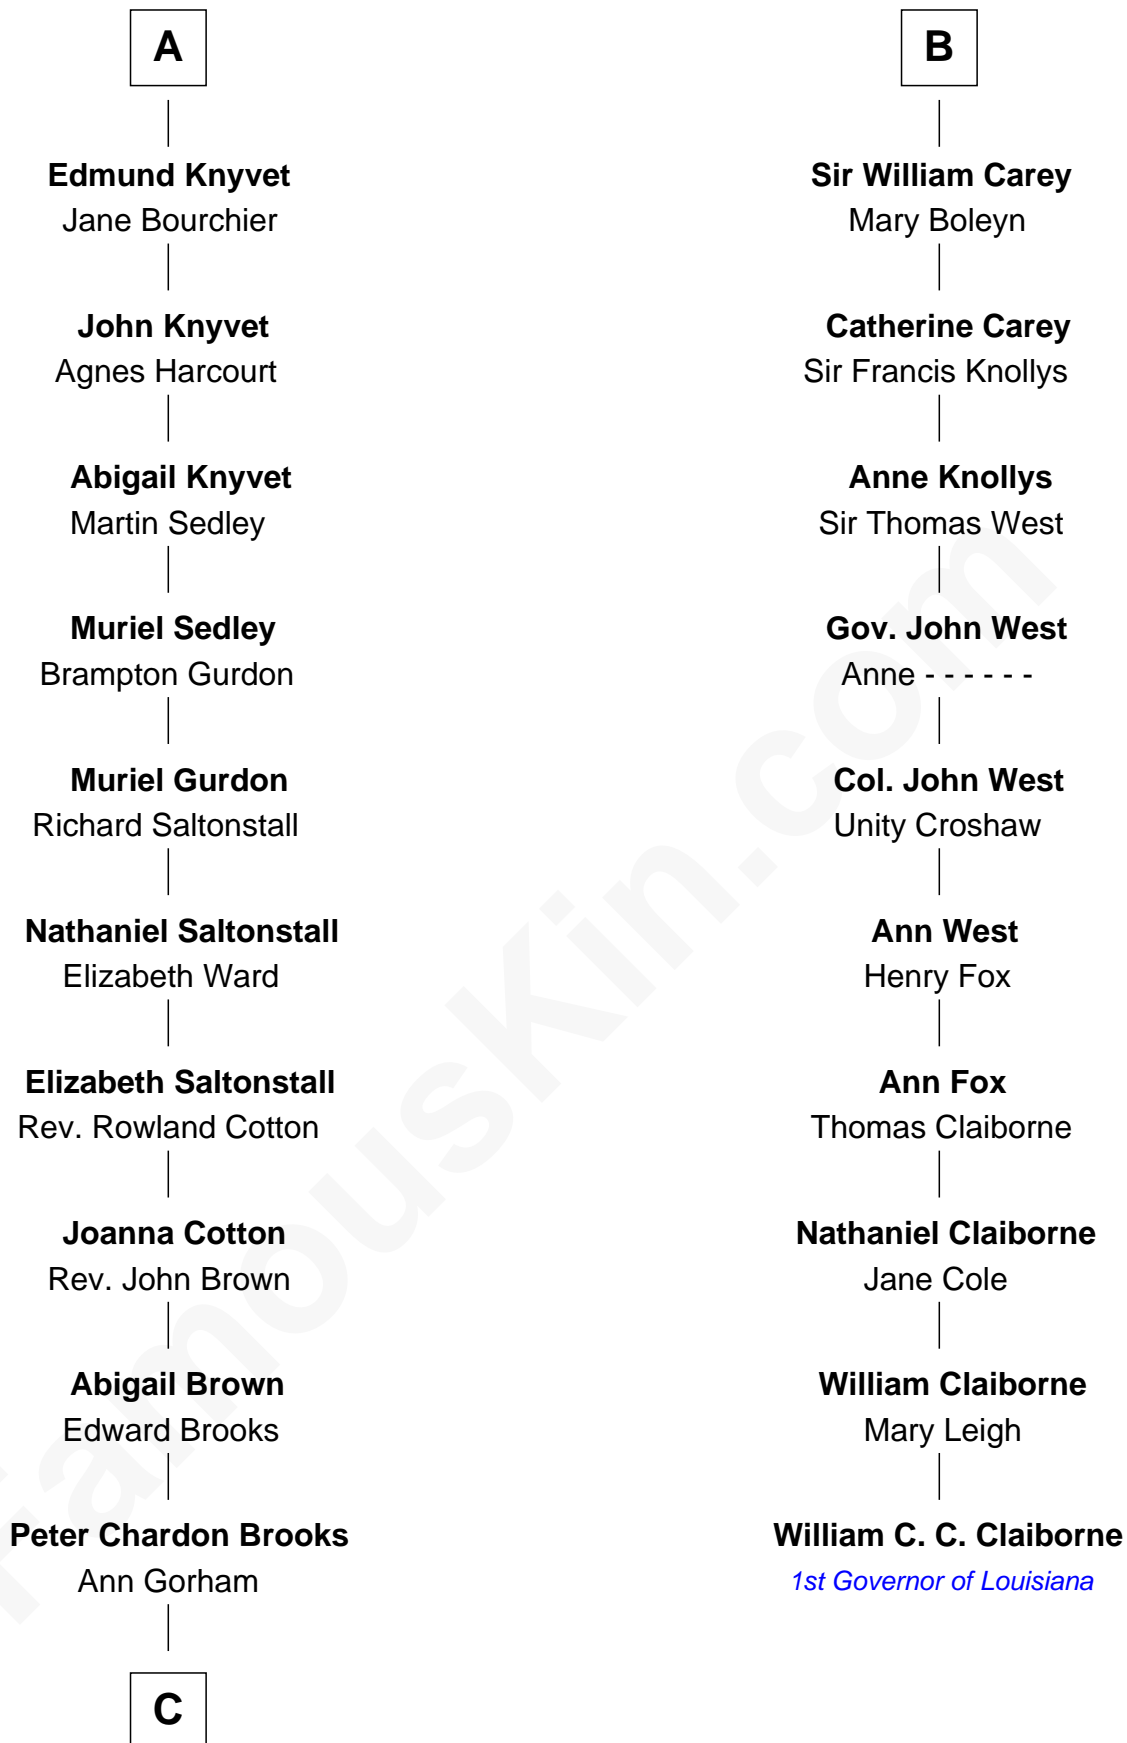

# FamousKin.com Relationship Chart of

**John Adams Morgan**  
1952 Olympic Sailing Gold Medalist

16th cousin 5 times removed of

**William C. C. Claiborne**  
1st Governor of Louisiana

**C**

Abigail Brown Brooks

Charles Francis Adams

John Quincy Adams

Frances Cadwallader Crowninshield

Charles Francis Adams

Frances Lovering

Catherine Frances Lovering Adams

Henry Sturgis Morgan

John Adams Morgan