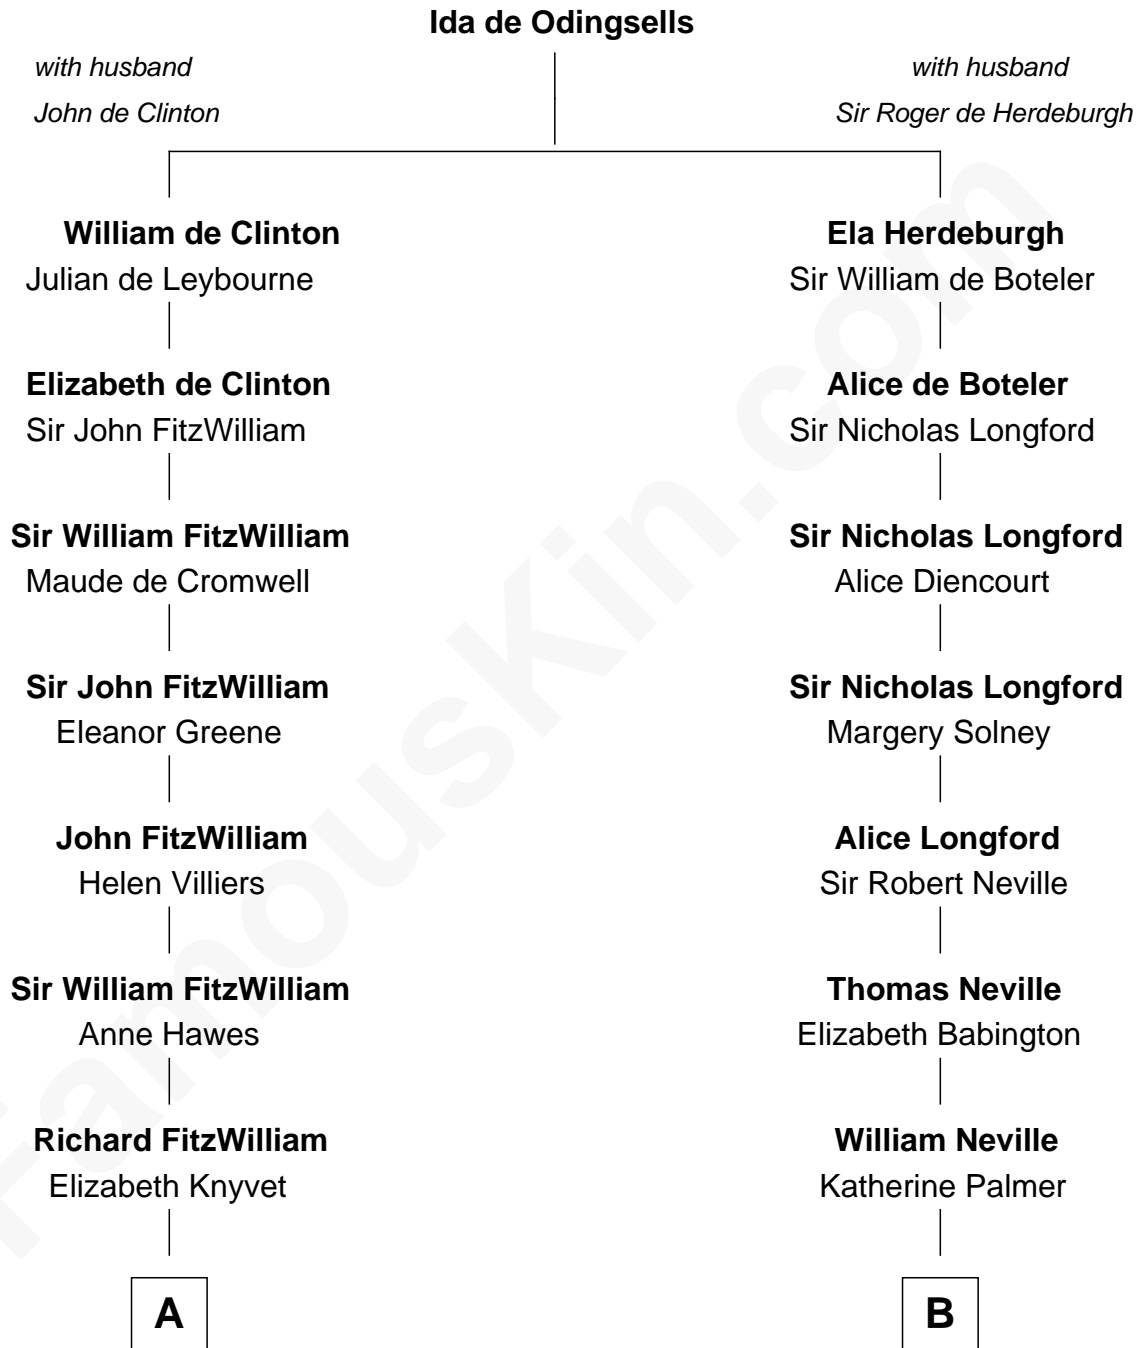

FamousKin.com Relationship Chart of

John Adams Morgan
1952 Olympic Sailing Gold Medalist

17th cousin 3 times removed of

William C. C. Claiborne
1st Governor of Louisiana

C

—
John Quincy Adams

Frances Cadwallader Crowninshield

—
Charles Francis Adams

Frances Lovering

—
Catherine Frances Lovering Adams

Henry Sturgis Morgan

—
John Adams Morgan

Olympic Gold Medalist

FamousKin.com