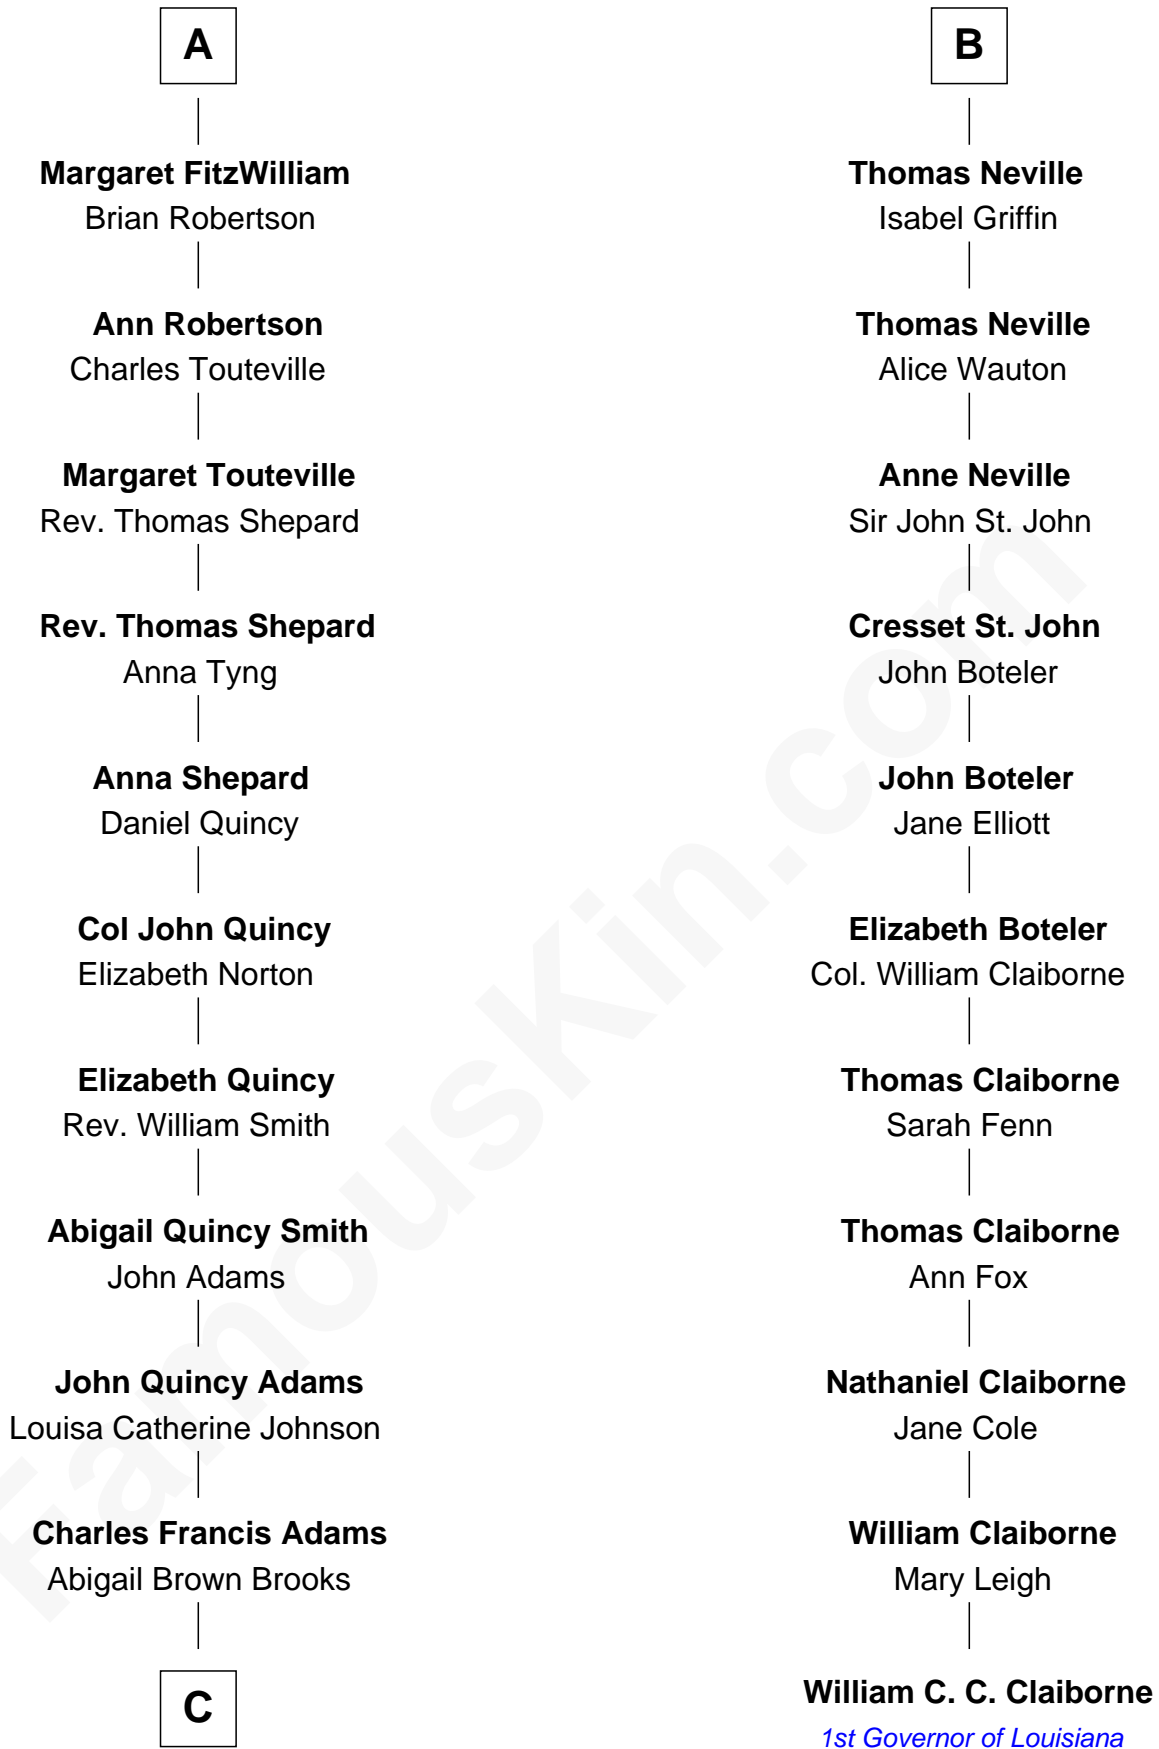

FamousKin.com Relationship Chart of

John Adams Morgan
1952 Olympic Sailing Gold Medalist

17th cousin 3 times removed of

William C. C. Claiborne
1st Governor of Louisiana

C

—
John Quincy Adams

Frances Cadwallader Crowninshield

—
Charles Francis Adams

Frances Lovering

—
Catherine Frances Lovering Adams

Henry Sturgis Morgan

—
John Adams Morgan

Olympic Gold Medalist

FamousKin.com