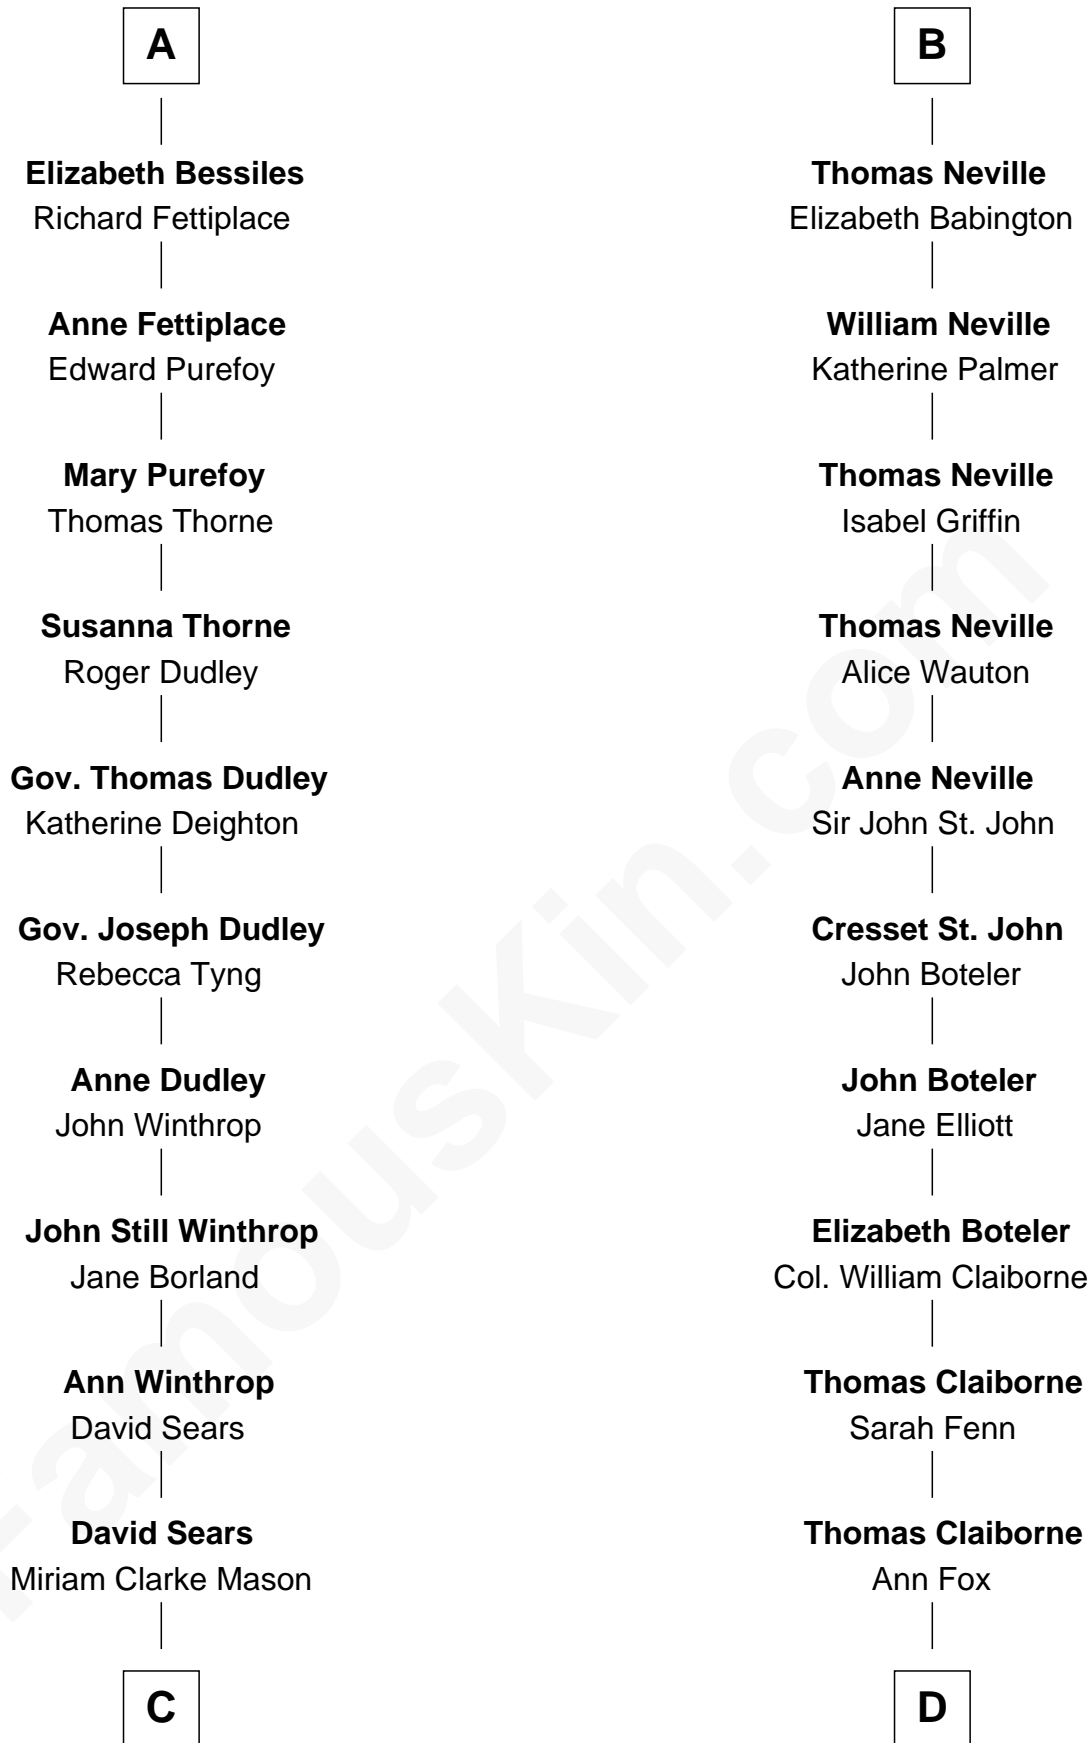

FamousKin.com Relationship Chart of

John Adams Morgan
1952 Olympic Sailing Gold Medalist

19th cousin 2 times removed of

William C. C. Claiborne
1st Governor of Louisiana

Sir Walter FitzRobert
Ida Longespee

C

Harriet Elizabeth Sears
George Casper Crowninshield

Frances Cadwallader Crowninshield
John Quincy Adams

Charles Francis Adams
Frances Lovering

Catherine Frances Lovering Adams
Henry Sturgis Morgan

John Adams Morgan
Olympic Gold Medalist