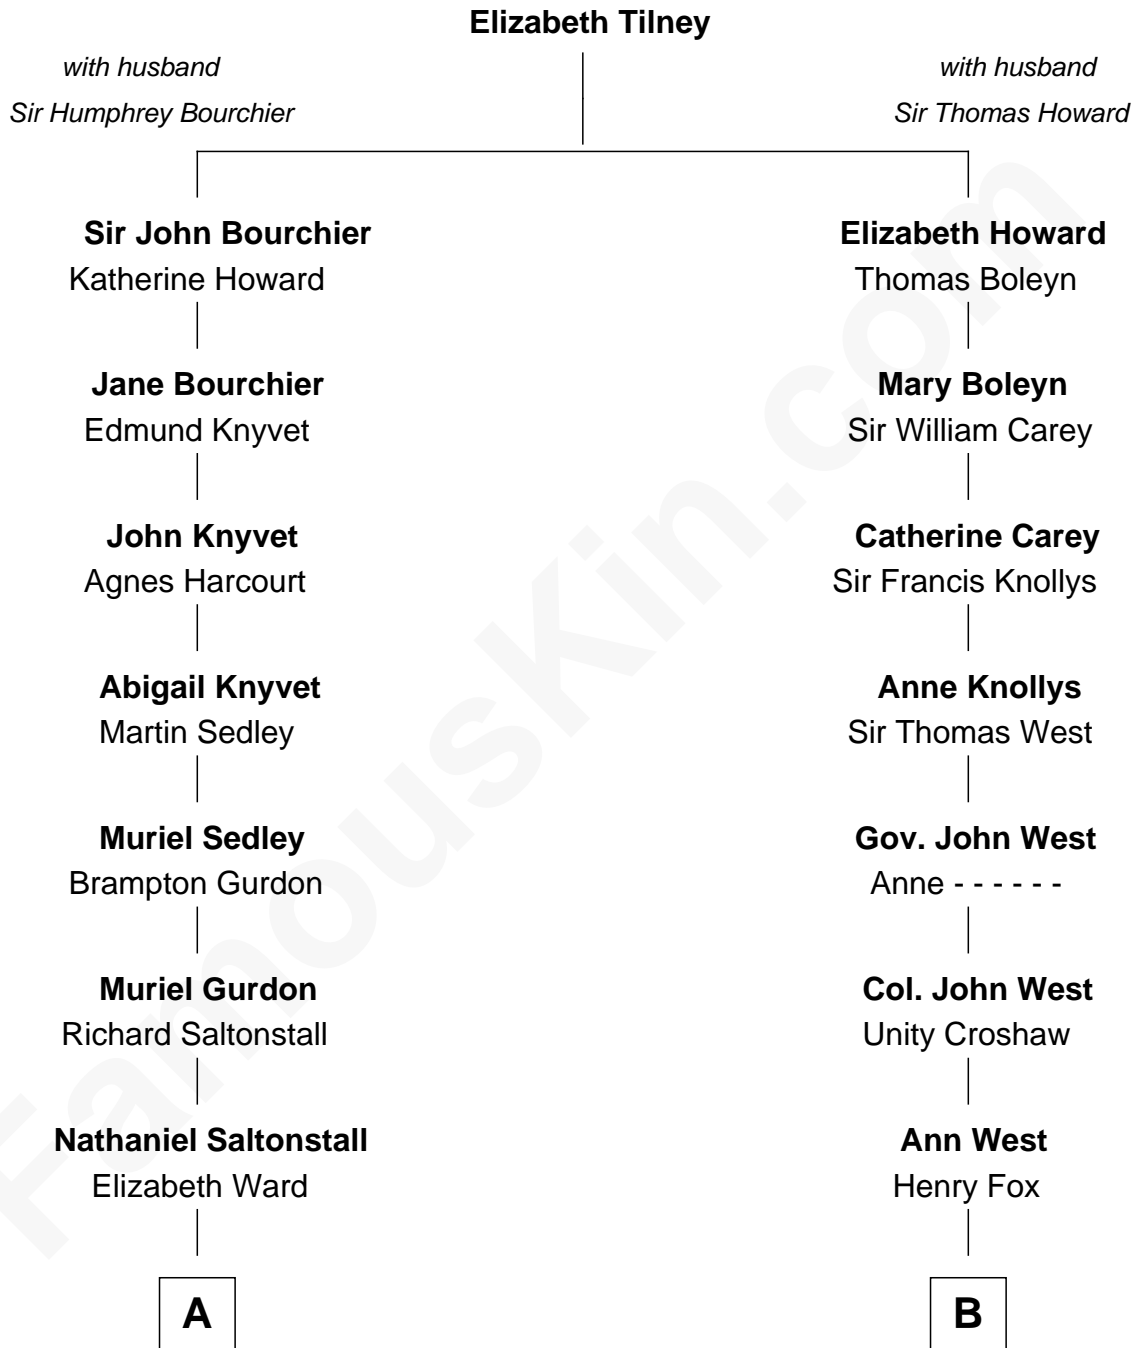

FamousKin.com Relationship Chart of

John Adams Morgan
1952 Olympic Sailing Gold Medalist

10th cousin 5 times removed of

William C. C. Claiborne
1st Governor of Louisiana

A

Elizabeth Saltonstall
Rev. Rowland Cotton