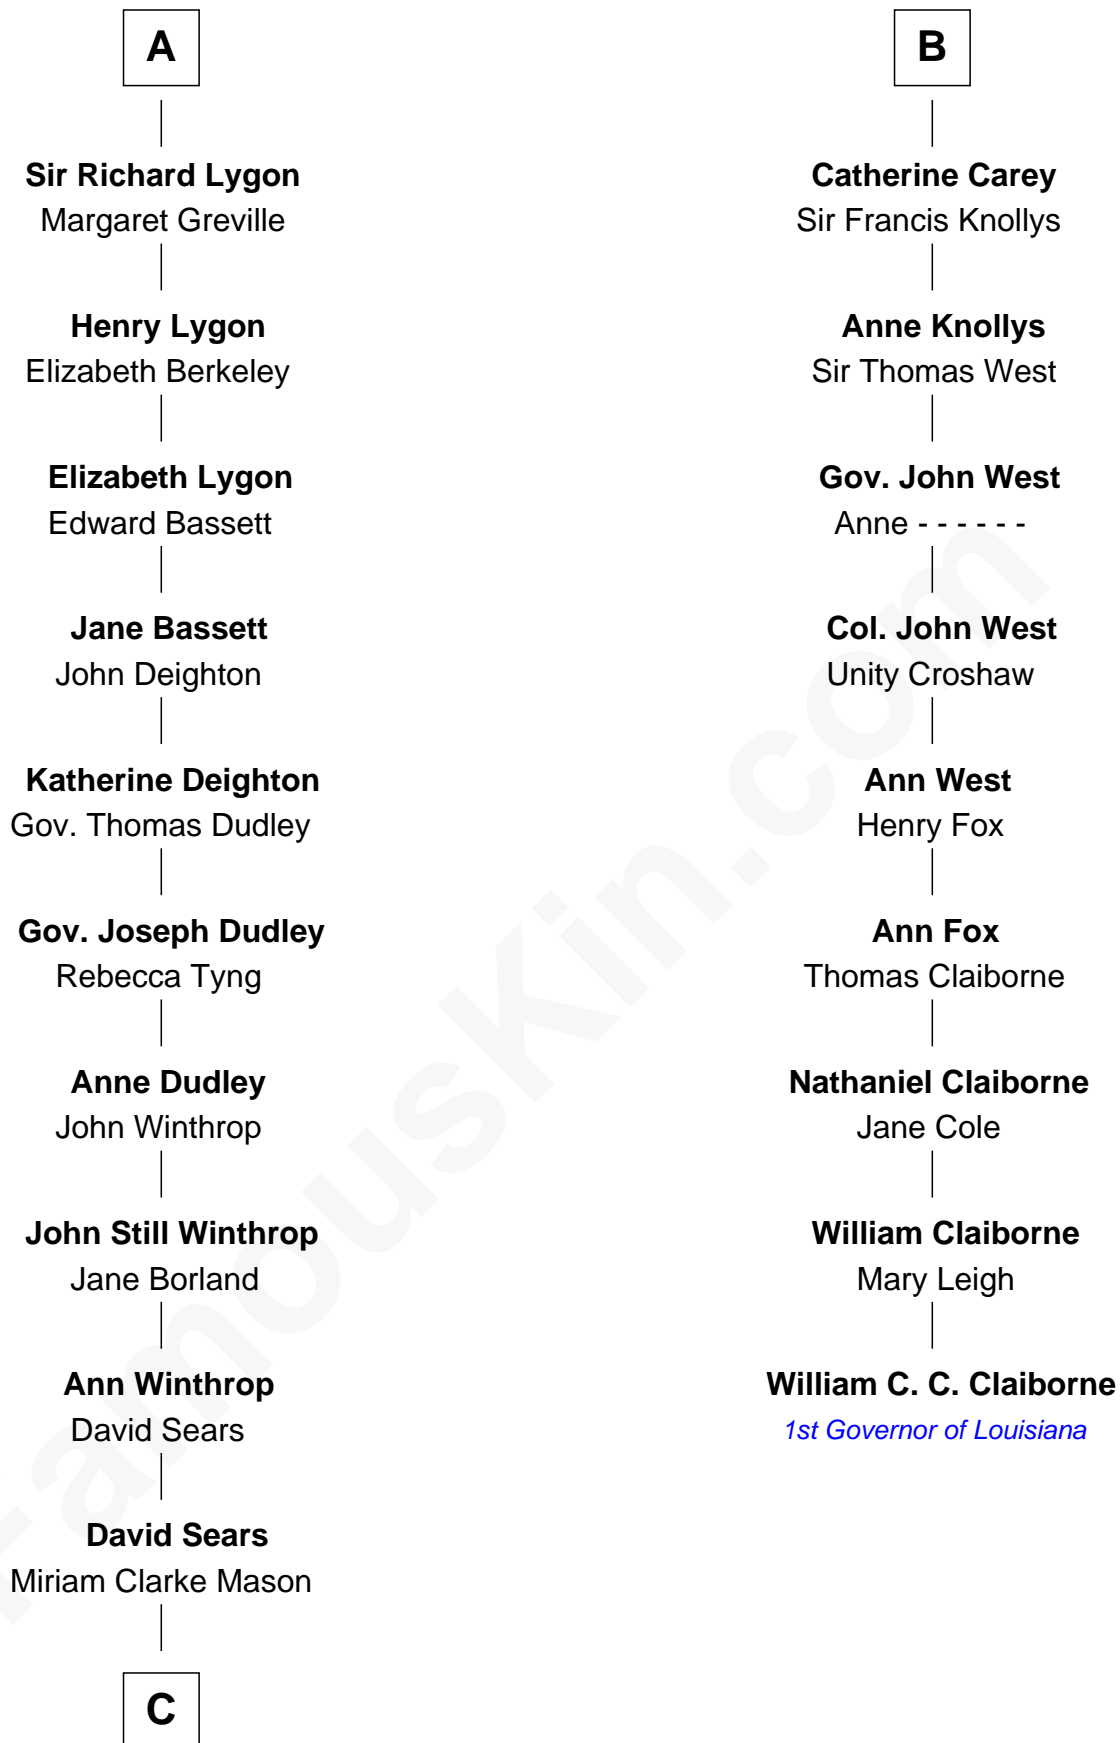

FamousKin.com Relationship Chart of

John Adams Morgan
1952 Olympic Sailing Gold Medalist

15th cousin 6 times removed of

William C. C. Claiborne
1st Governor of Louisiana

C

Harriet Elizabeth Sears
George Casper Crowninshield

Frances Cadwallader Crowninshield
John Quincy Adams

Charles Francis Adams
Frances Lovering

Catherine Frances Lovering Adams
Henry Sturgis Morgan

John Adams Morgan
Olympic Gold Medalist

FamousKin.com