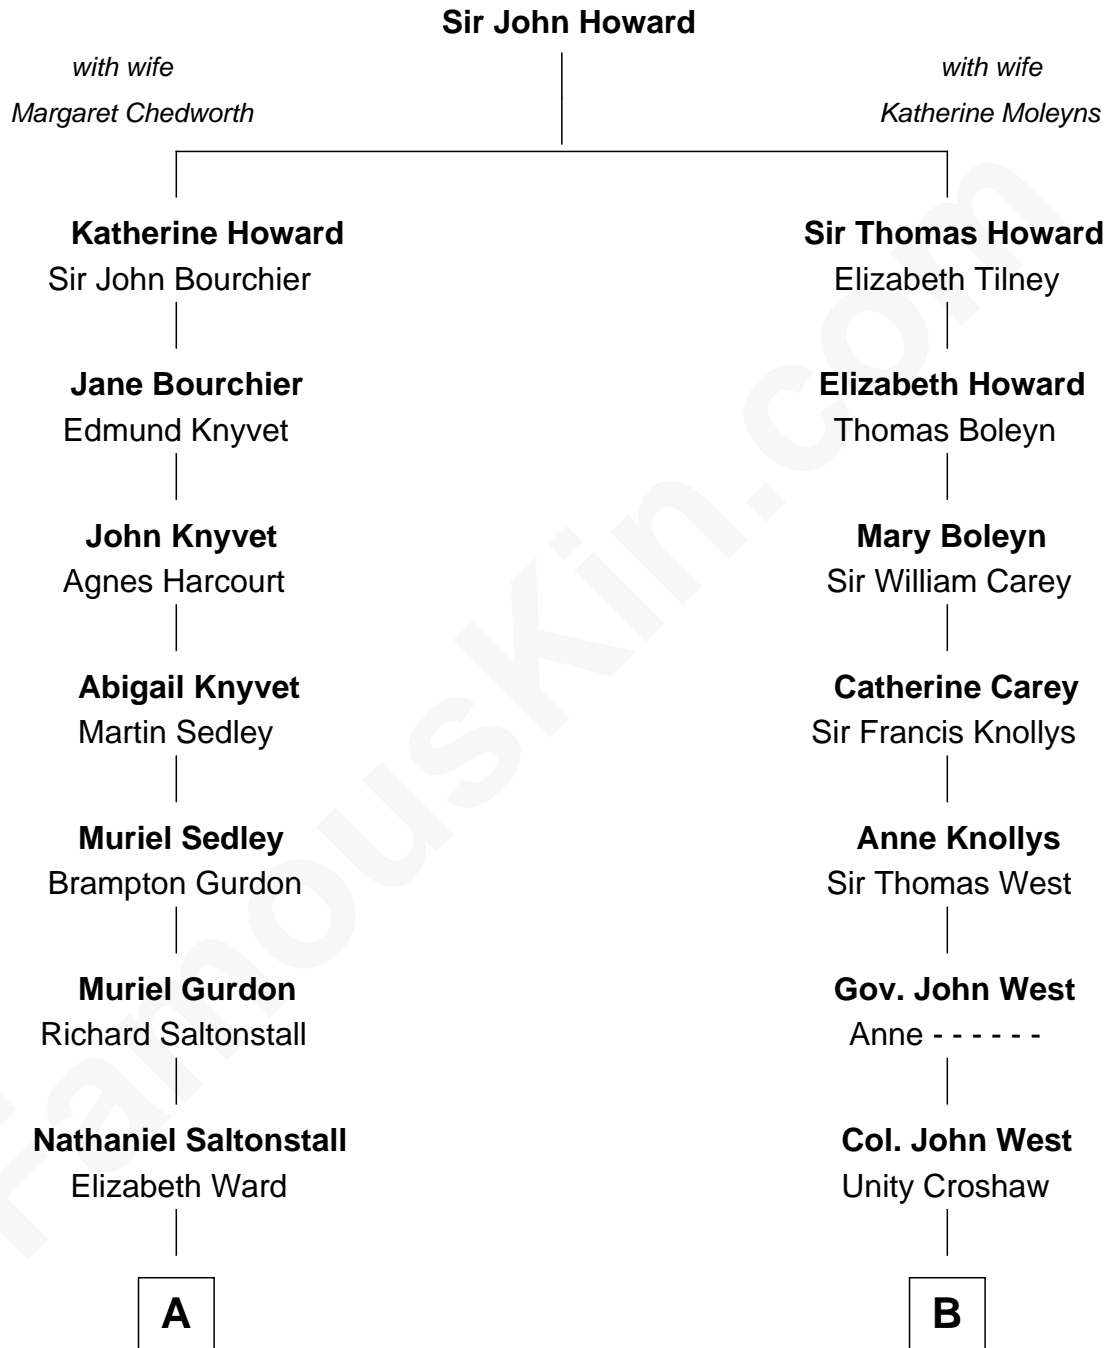

# FamousKin.com Relationship Chart of

**John Adams Morgan**  
1952 Olympic Sailing Gold Medalist

11th cousin 4 times removed of

**William C. C. Claiborne**  
1st Governor of Louisiana

**A**

**Elizabeth Saltonstall**  
Rev. Rowland Cotton

**Joanna Cotton**  
Rev. John Brown

**Abigail Brown**  
Edward Brooks

**Peter Chardon Brooks**  
Ann Gorham

**Abigail Brown Brooks**  
Charles Francis Adams

**John Quincy Adams**  
Frances Cadwallader Crowninshield